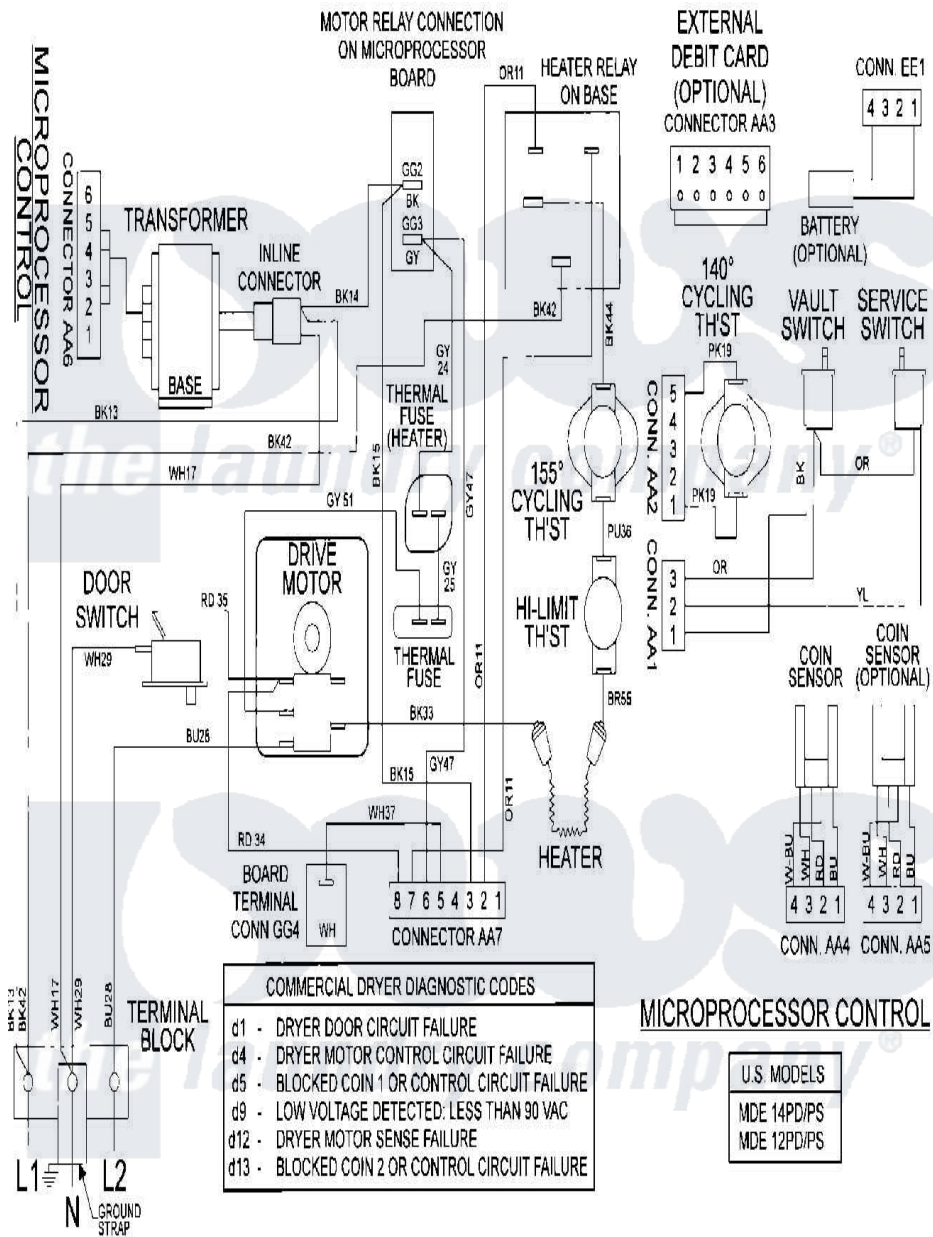

Maytag MDE12PBCW 09 - WIRING INFORMATION

Maytag [Commercial Maytag MDE12PBCW Dryer Parts](#) Parts Diagram 09 - WIRING INFORMATION
Click on the part number to view part

Item	Original Part Number	Replaced By	Status	Part Description
001	NLA		Not Available	WIRING INFORMATION