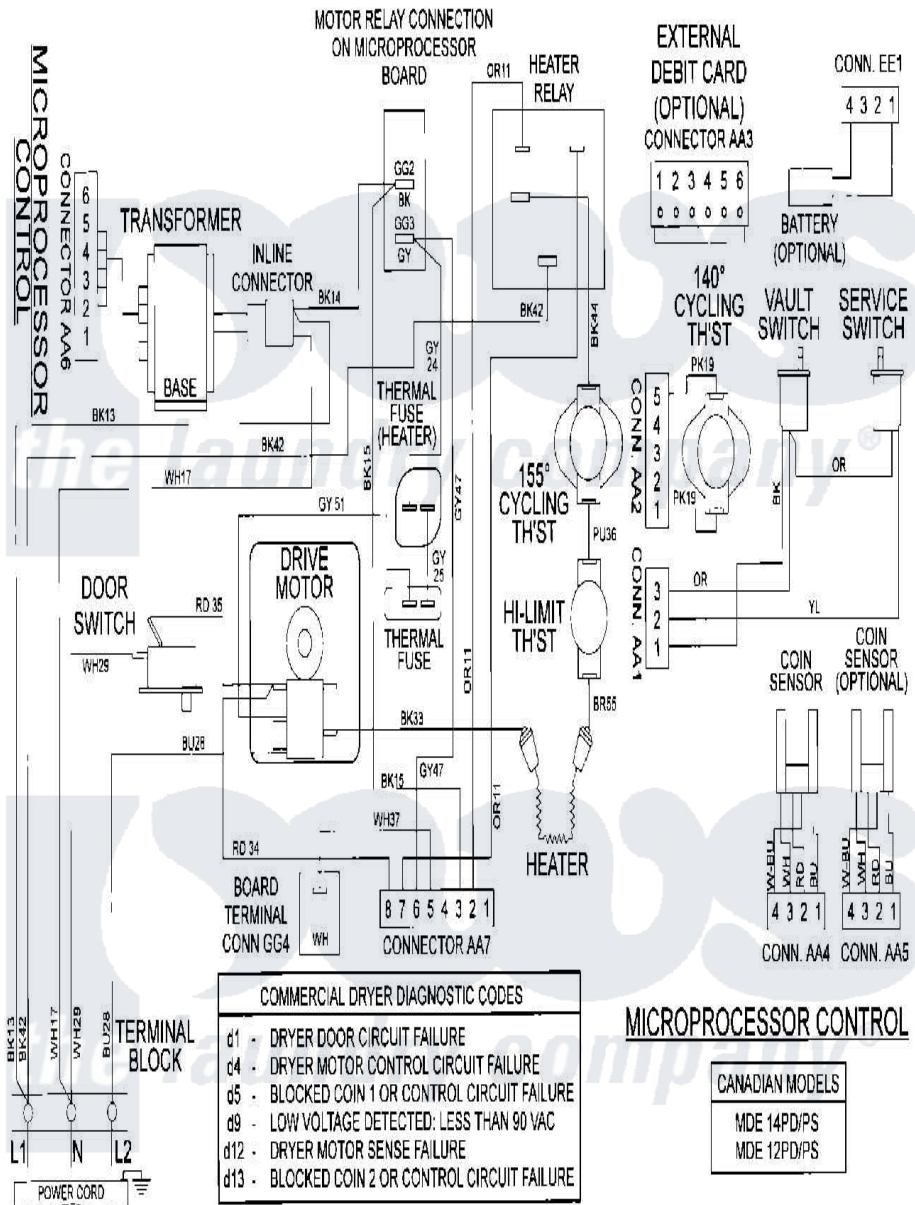

# Maytag MDE12PDBDW 09 - WIRING INFORMATION

Maytag [Commercial Maytag MDE12PDBDW Dryer Parts](#) Parts Diagram 09 - WIRING INFORMATION  
 Click on the part number to view part

Item	Original Part Number	Replaced By	Status	Part Description
001	NLA		Not Available	WIRING INFORMATION