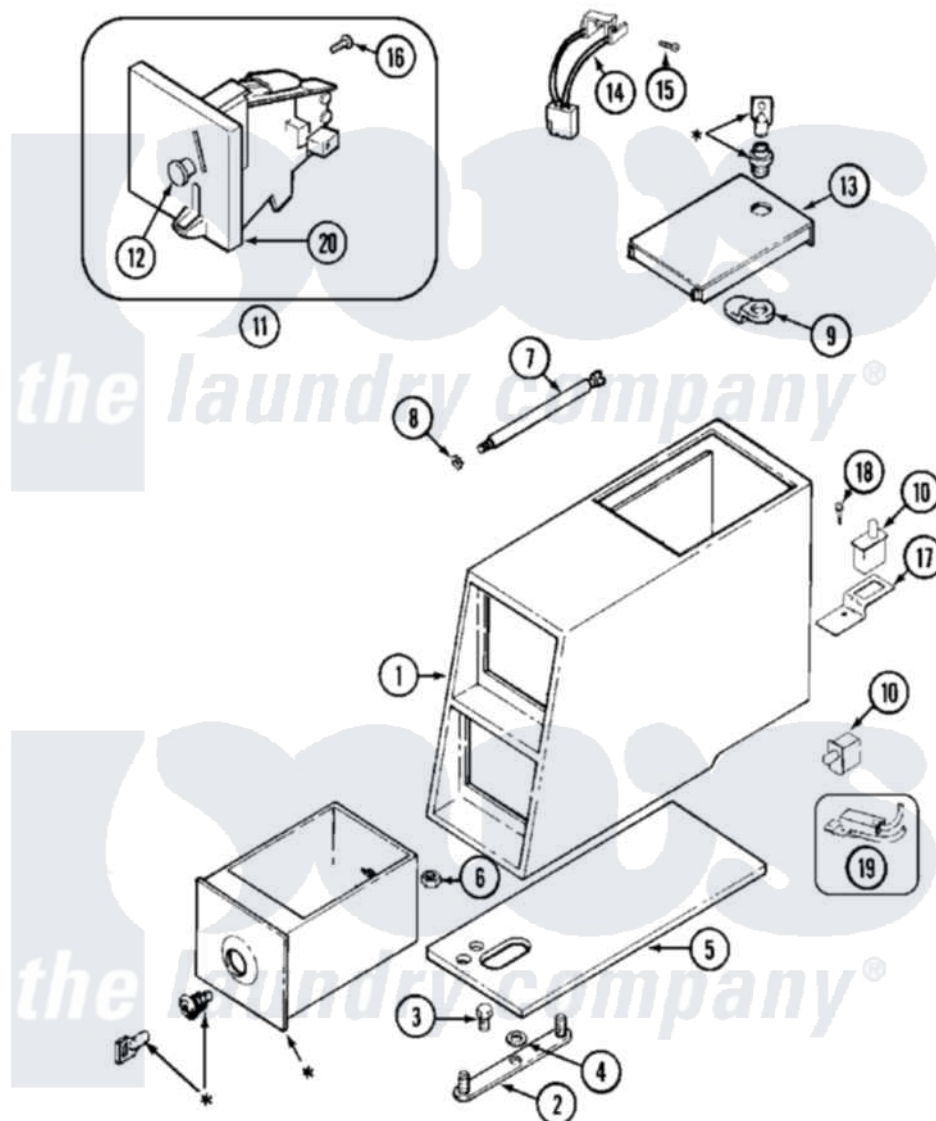

Maytag MDE12PDBEW 02 - CONTROL CENTER

* CONTACT YOUR COMMERCIAL LAUNDRY DISTRIBUTOR

Maytag [Commercial Maytag MDE12PDBEW Dryer Parts](#) Parts Diagram 02 - CONTROL CENTER

[Click on the part number to view part](#)

Item	Original Part Number	Replaced By	Status	Part Description
001	22002480			Vault, Coin PD Coin Drop Supplied By Dist.
"	22002481	22002480		Vault, Coin PD Coin Drop Supplied By Dist.
002	22001810		Not Available	STRAP, MOUNTING
003	211294	90767		Screw, 8A X 3/8 HeX Washer Head Tapping
004	910309			Washer, Mounting Strap
005	22001870			Gasket, Coin Vault
"	22001874			Gasket, Coin Vault
006	Y052740	62739		Nut, Lock
007	213035			Bolt, Locking
008	910181			Lockwasher, Terminal Block
009	NLA		Not Available	CAM, LOCKING
010	33001250			Switch, Vault And Service Door
"	912012	3400409		Screw
011	22001873	22004112		Coin Drop Greenwald Us.25

"	22001875		Coin Drop Assembly-Dual
"	22002144		Single Faceplate
012	216200		Face Plate Return Button
013	22001910	22003679	Timer Access Door Assembly
"	22001911	22003692	Timer Access Door Assembly
014	22001965		Optic Switch Assembly
015	314665		Screw, Switch Assembly
016	216068		Screw, Coin Drop
017	22001404		Bracket, Service Switch
018	212276	W10116760	Screw
019	22001966		Harness, Sensor Switch
020	22002144		Single Faceplate