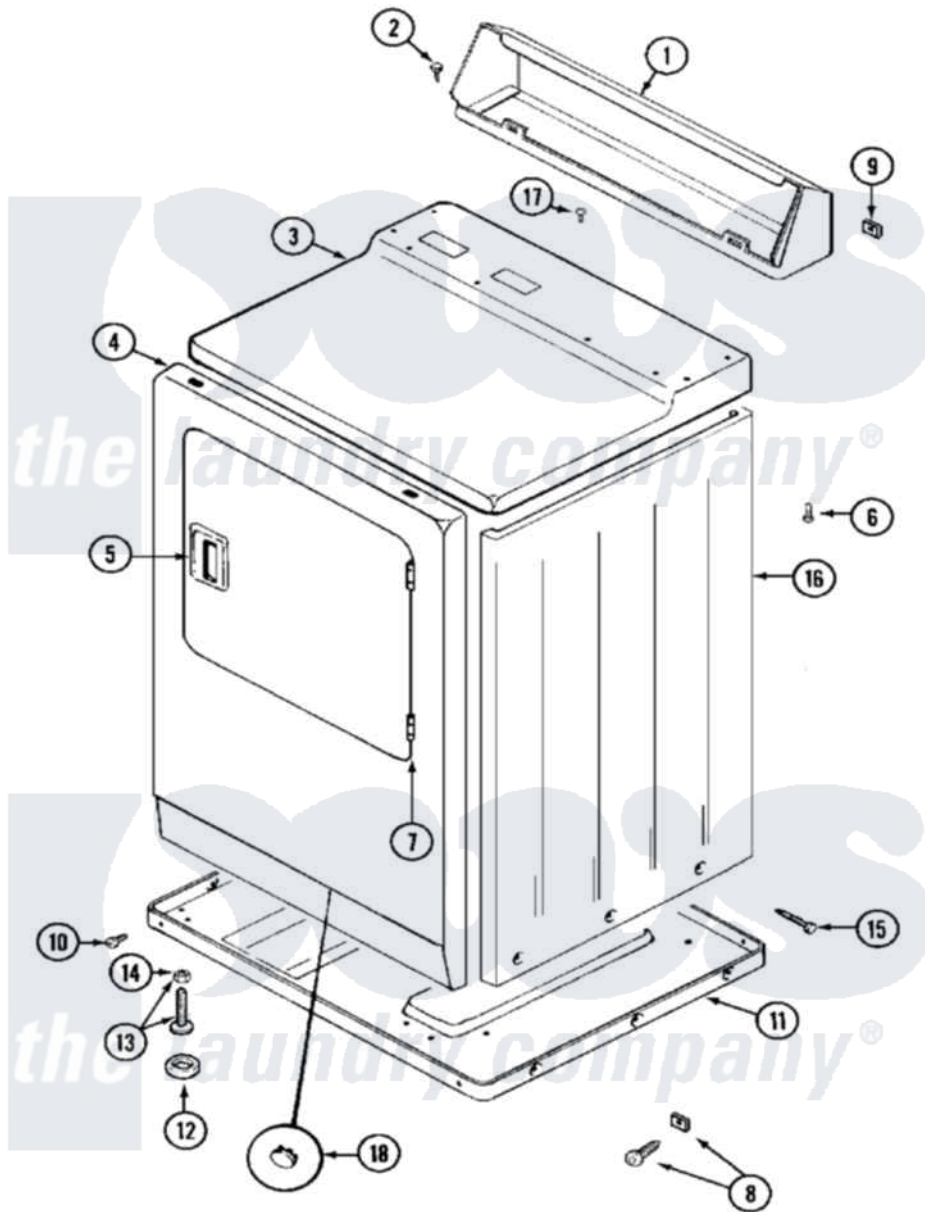

# Maytag MDE12PDBEW 03 - CABINET-FRONT

Maytag Commercial Maytag MDE12PDBEW Dryer Parts Parts Diagram 03 - CABINET-FRONT  
 Click on the part number to view part

Item	Original Part Number	Replaced By	Status	Part Description
001	NLA		Not Available	CONSOLE (WHT)
002	212276	<a href="#">W10116760</a>		Screw
003	<a href="#">33001740</a>			Cover, Top
"	NLA		Not Available	(ALM)
004	33001486	<a href="#">98008544</a>		Screw
"	NLA		Not Available	PANEL, FRONT (WHT)---NA
005	<a href="#">33001241</a>			Handle, Door
"	33001254	<a href="#">37001047</a>		Handle, Door
006	<a href="#">214354</a>			Screw, Top Cover To Cabnt.
007	<a href="#">33001230</a>			Hinge, Door
008	<a href="#">22001496</a>			Front Panel Fastener And Screw
009	<a href="#">215075</a>			Fastener, Control Panel To Console
010	<a href="#">Y313561</a>			Screw---NA
"	Y310632	<a href="#">1163839</a>		Screw
011	V302361		Not Available	BASE ASSY. (UPPER &

011	1303301	Not Available	LOWER)
012	<a href="#">Y314137</a>		Foot, Rubber
013	<a href="#">Y305086</a>		Adjustable Leg And Nut
014	<a href="#">Y052740</a>	<a href="#">62739</a>	Nut, Lock
015	<a href="#">213007</a>		Xfor Cabinet See Cabinet, Back
016	NLA	Not Available	CABINET (WHT)
017	210186	<a href="#">3370225</a>	Screw
018	33001614	Not Available	PLUG, FRONT PANEL (WHT)
"	33001615	Not Available	PLUG, FRONT PANEL (ALM)