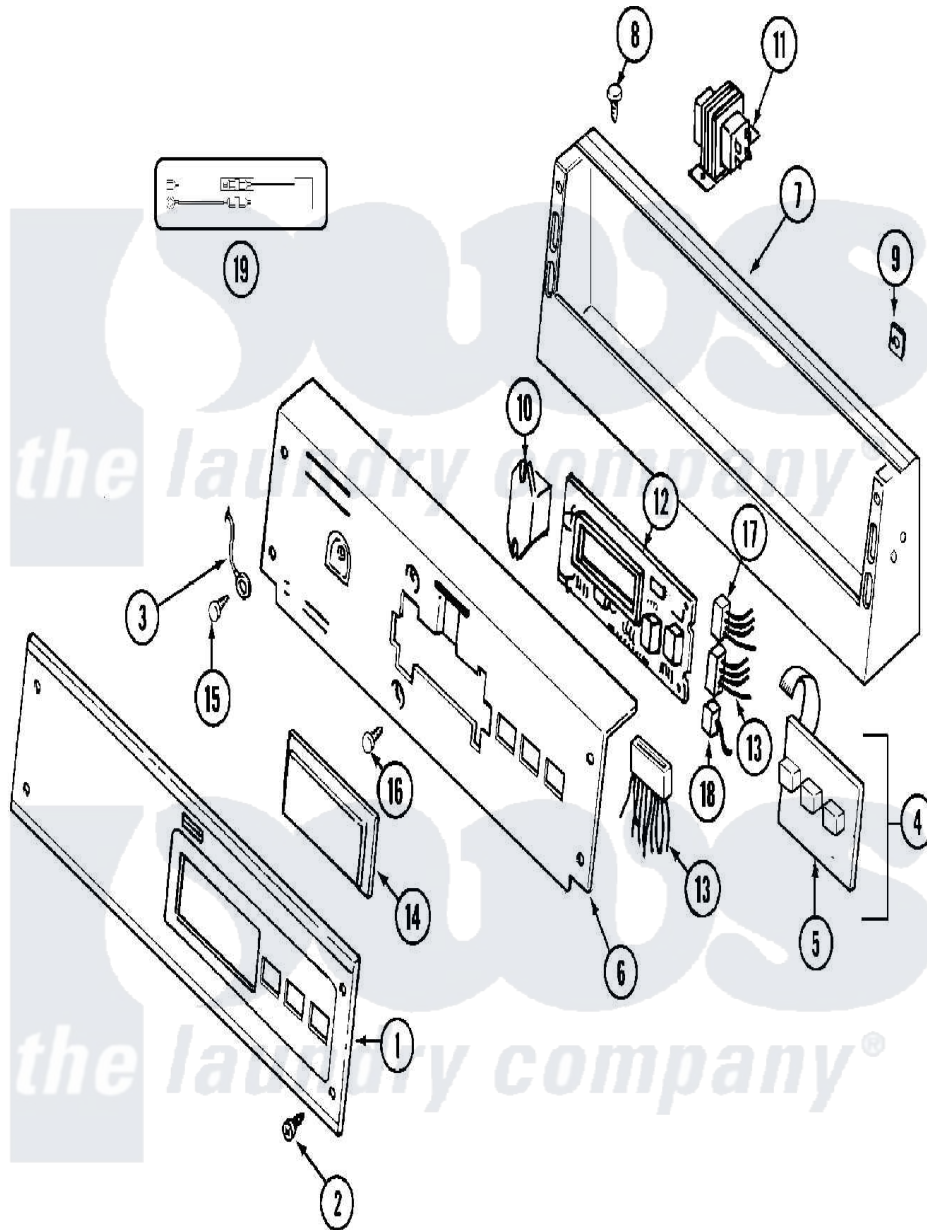

Maytag MDE12PRACW 01 - CONTROL PANEL

Maytag [Commercial Maytag MDE12PRACW Dryer Parts](#) Parts Diagram 01 - CONTROL PANEL
 Click on the part number to view part

Item	Original Part Number	Replaced By	Status	Part Description
001	NLA		Not Available	PANEL, CONTROL
002	215506			Screw, Control Panel Overlay
003	NLA		Not Available	WIRE, GROUND
004	215527	W10140652		Screw, 6-20 X 1/2
"	306694			Backup Plate With Switch
005	215517	W10131113		Push Button
006	NLA		Not Available	PLATE, BACKUP (WHT)
007	NLA		Not Available	CONSOLE (WHT)
008	212276	W10116760		Screw
009	215003			Fastener, Panel And Bracket
010	206824	W10133335		Relay, Motor
"	Y313559			Screw
011	207766			Transformer
"	211294	90767		Screw, 8A X 3/8 HeX Washer Head Tapping
012	912077			Locknut, Reader Harness
"	NLA		Not Available	CIRCUIT BOARD ASSEMBLY

"	Y215513		Standoff, Circuit Board
013	314531		Connector, Edgeboard
"	33001574		Wire Harness, Main
"	NLA	Not Available	WIRE HARNESS, MAIN
014	33001208		Cover, Display
015	211252		Screw, Ground Wire
016	215526		Screw, Circuit Board
017	206799		Optic Switch Assembly
"	NLA	Not Available	CONNECTOR, EDGEBOARD- --NA
018	208045		Harness, Wire Sensor Switch To Circuit Brd
"	22001361		Connector, Edgeboard
019	NLA	Not Available	SURGE SUPPRESSOR KIT