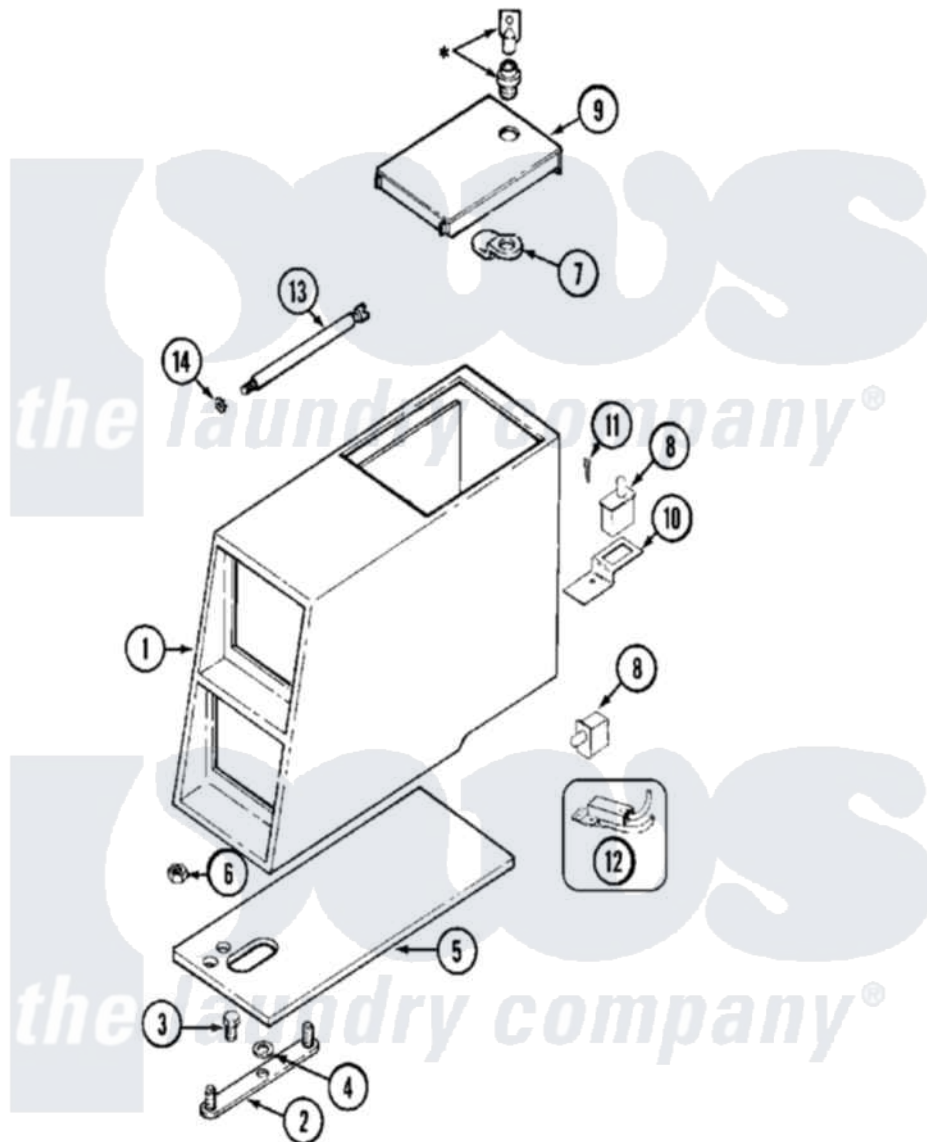

Maytag MDE12PRACW 02 - CONTROL CENTER

* CONTACT YOUR COMMERCIAL LAUNDRY DISTRIBUTOR

Maytag [Commercial Maytag MDE12PRACW Dryer Parts](#) Parts Diagram 02 - CONTROL CENTER
 Click on the part number to view part

Item	Original Part Number	Replaced By	Status	Part Description
001	22001871		Not Available	VAULT, COIN (WHT)
002	22001810		Not Available	STRAP, MOUNTING
003	211294	90767		Screw, 8A X 3/8 HeX Washer Head Tapping
004	910309			Washer, Mounting Strap
005	22001870			Gasket, Coin Vault
006	Y052740	62739		Nut, Lock
007	NLA		Not Available	CAM, LOCKING
008	33001250			Switch, Vault And Service Door
"	912012	3400409		Screw
009	22001910	22003679		Timer Access Door Assembly
010	22001404			Bracket, Service Switch
011	211605			Bezel, Timer Dial
"	212276	W10116760		Screw
012	NLA		Not Available	HARNES, WIRE (SENSOR SWITCH)