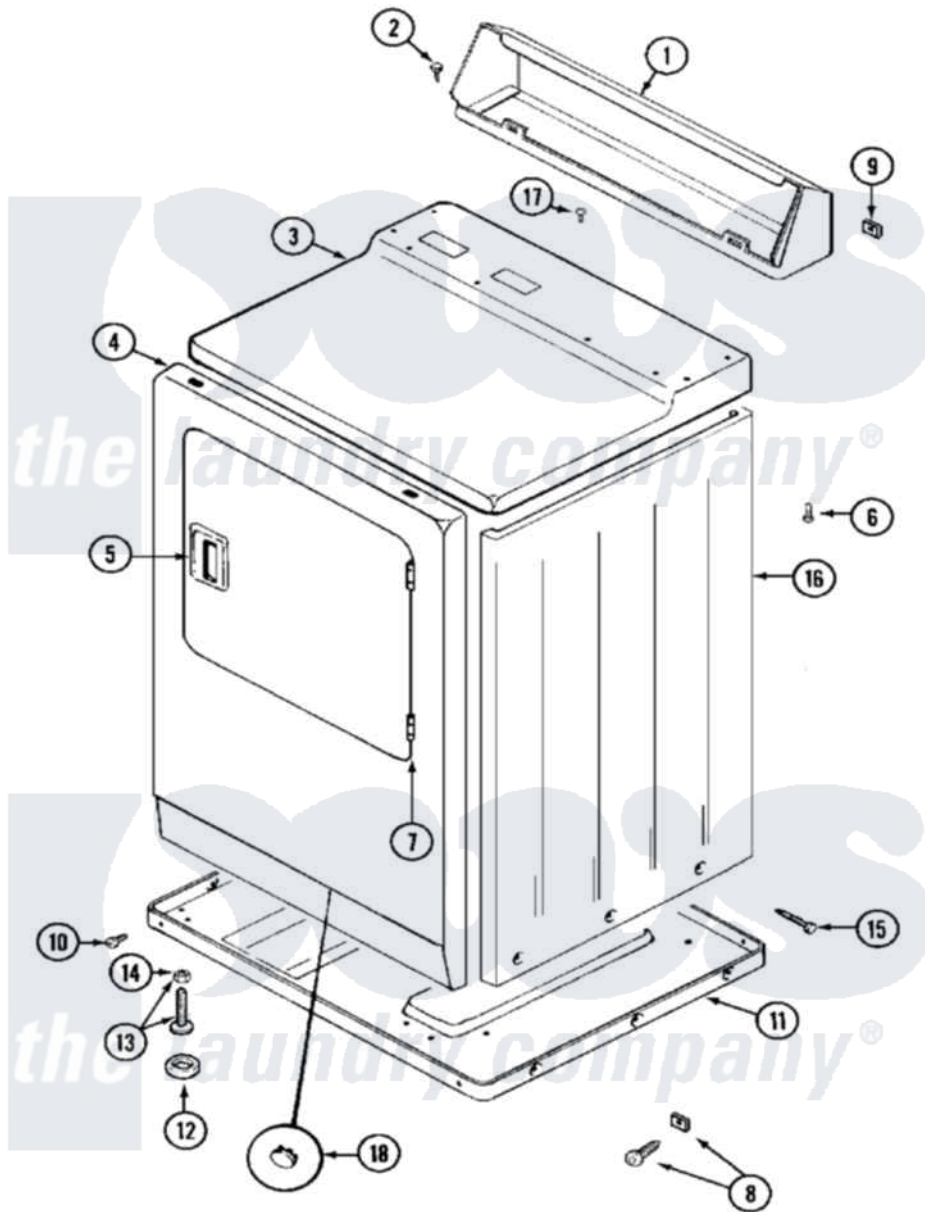

Maytag MDE12PRACW 03 - CABINET-FRONT

Maytag Commercial Maytag MDE12PRACW Dryer Parts Parts Diagram 03 - CABINET-FRONT
 Click on the part number to view part

Item	Original Part Number	Replaced By	Status	Part Description
001	NLA		Not Available	CONSOLE (WHT)
002	212276	W10116760		Screw
003	33001703	33001740		Cover, Top
004	33001486	98008544		Screw
"	NLA		Not Available	PANEL, FRONT (WHT)---NA
005	33001241			Handle, Door
006	214354			Screw, Top Cover To Cabnt.
007	33001230			Hinge, Door
008	22001496			Front Panel Fastener And Screw
009	215075			Fastener, Control Panel To Console
010	Y313561			Screw---NA
"	Y310632	1163839		Screw
011	Y303361		Not Available	BASE ASSY. (UPPER & LOWER)
012	Y314137			Foot, Rubber

013	Y305086		Adjustable Leg And Nut
014	Y052740	62739	Nut, Lock
015	213007		Xfor Cabinet See Cabinet, Back
016	NLA		Not Available
017	210186	3370225	CABINET (WHT) Screw
018	33001614		Not Available PLUG, FRONT PANEL (WHT)