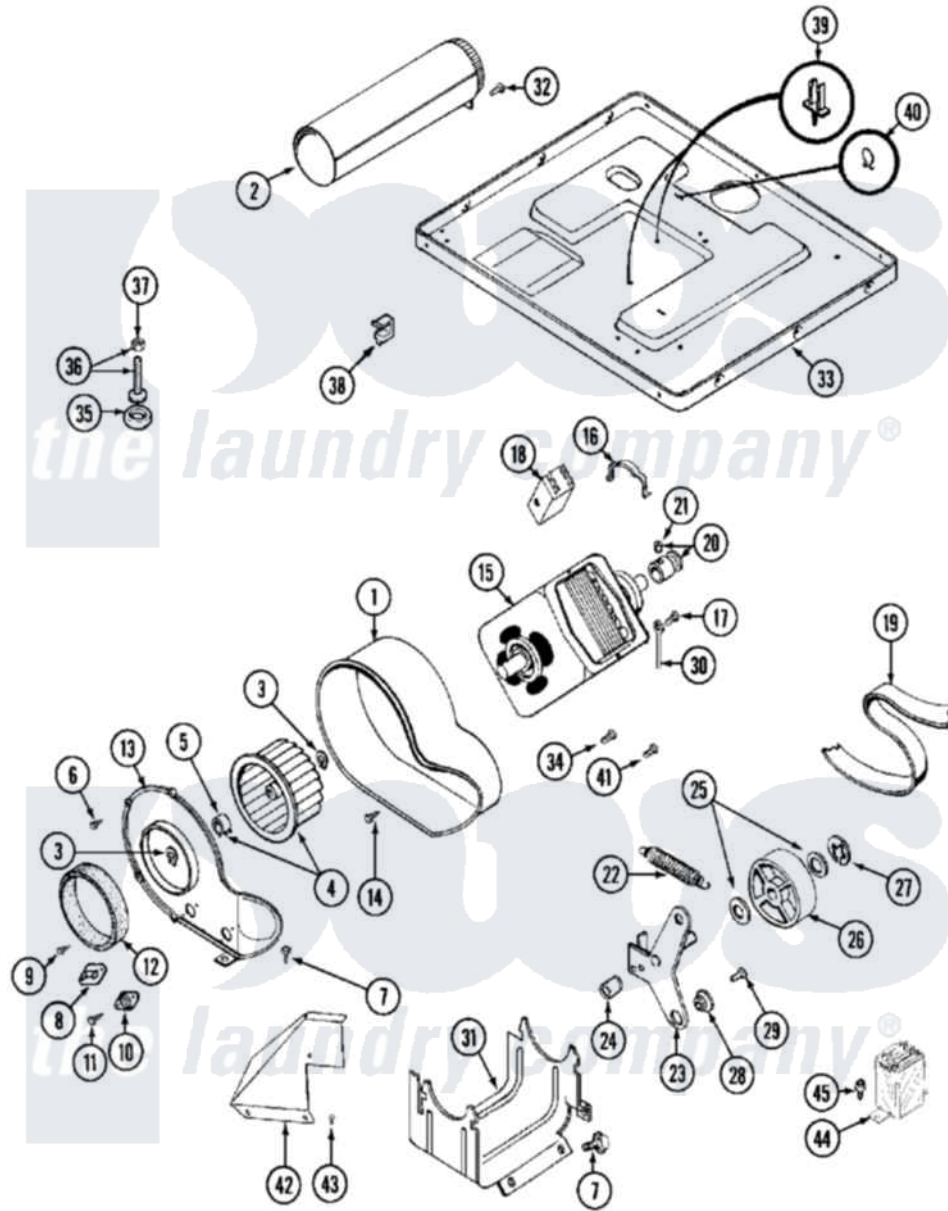

Maytag MDE12PRACW 06 - MOTOR DRIVE

Maytag [Commercial Maytag MDE12PRACW Dryer Parts](#) Parts Diagram 06 - MOTOR DRIVE
 Click on the part number to view part

Item	Original Part Number	Replaced By	Status	Part Description
001	Y312893			Housing, Blower
002	Y303442			EXHAUST DUCT ASSEMBLY
003	410233	9703438		Ring-Retrn
004	Y303836			Blower Wheel Assembly And Clamp
005	312967			Clamp, Blower Housing
006	Y312961	W10116751		Screw
007	Y313561			Screw---NA
008	306056			Thermistor Temp. Control Part Not Used Mde/G26pc Only.
"	Y303391	33303391		Thermostat, Cycling
009	211294	90767		Screw, 8A X 3/8 HeX Washer Head Tapping
010	306604			Cut-Off, Thermal Part Not Used
011	NLA		Not Available	SCREW, THERMAL CUT-OFF
012	Y312901			Seal, Housing Cover
013	314778		Not Available	COVER, BLOWER HOUSING