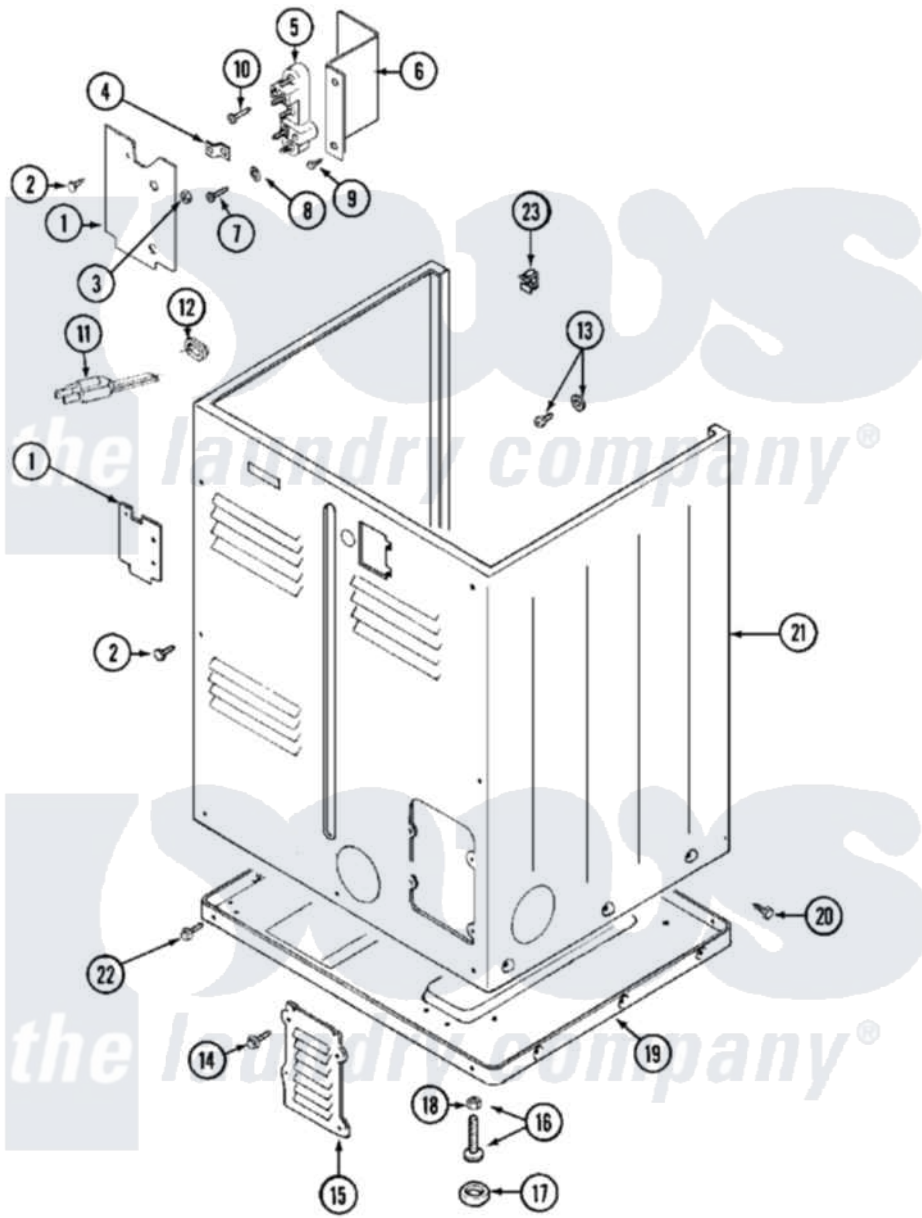

Maytag MDE12PRACW 09 - CABINET-REAR

Maytag [Commercial Maytag MDE12PRACW Dryer Parts](#) Parts Diagram 09 - CABINET-REAR
 Click on the part number to view part

Item	Original Part Number	Replaced By	Status	Part Description
001	Y312905		Not Available	COVER, TERMINAL
002	Y313561			Screw----NA
003	311484	112432		Nut
004	Y312184			Strap, Grounding
005	33001244			Block, Terminal
006	Y312904			Bracket, Terminal Block
007	Y312209	W10001200		Screw
008	Y311270			Washer, Terminal Block
009	Y310632	1163839		Screw
010	NLA		Not Available	SCREW, GROUND STRAP
011	33001246		Not Available	CORD, POWER
"	33001425			Locknut, Eared For Canadian
012	211881			Grommet, Cord Part Not Used- Gas Models Only
013	NLA		Not Available	SCREW & WASHER ASSY.
014	216423	3370225		Screw
015	Y312951		Not Available	ACCESS COVER, BACK

016	Y305086		Adjustable Leg And Nut
017	Y314137		Foot, Rubber
018	Y052740	62739	Nut, Lock
019	Y303361	Not Available	BASE ASSY. (UPPER & LOWER)
020	213007		Xfor Cabinet See Cabinet, Back
021	NLA	Not Available	CABINET (WHT)
022	Y313561		Screw----NA
"	Y310632	1163839	Screw
023	Y310376		Clip, Door Switch Harness