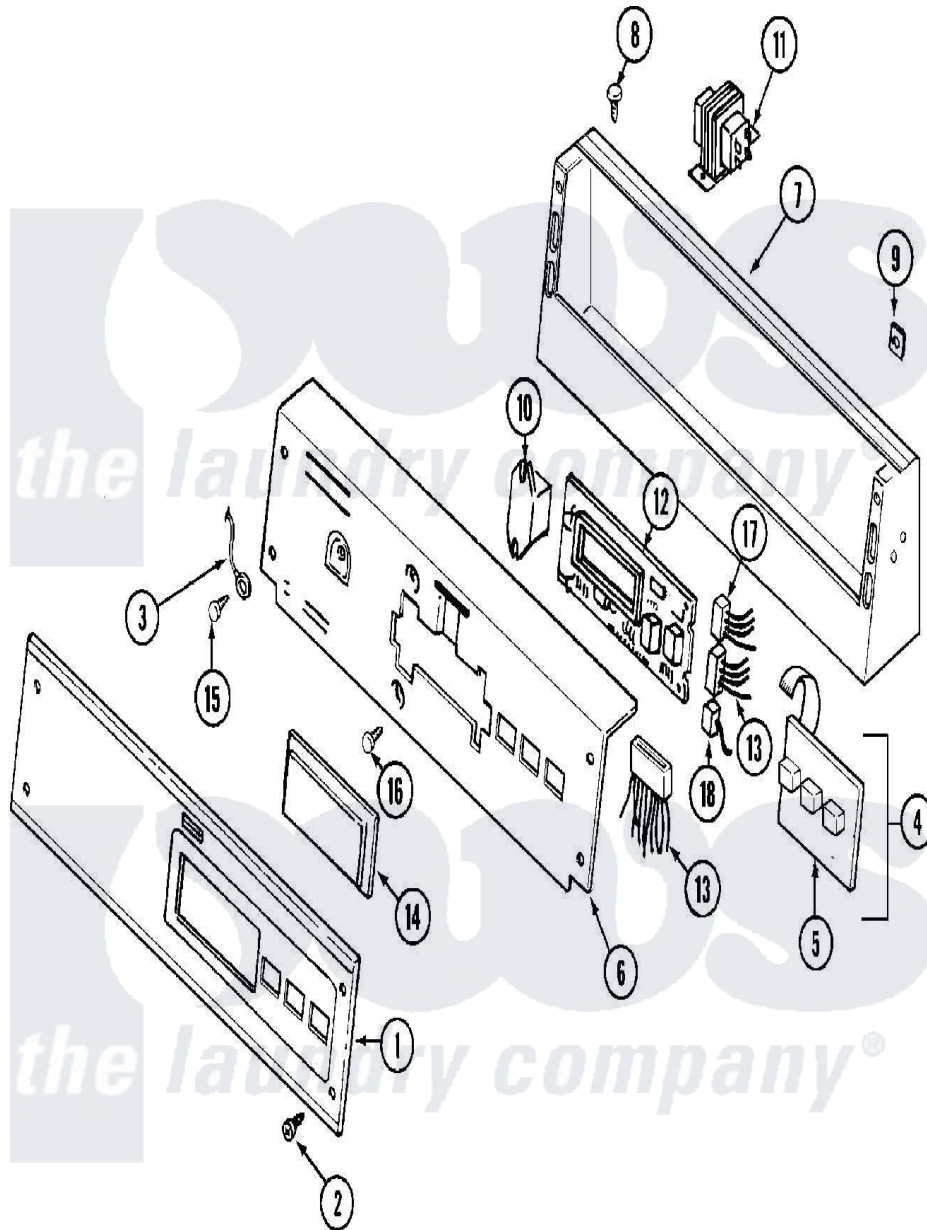

Maytag MDE12PRBCW 01 - CONTROL PANEL

Maytag [Commercial Maytag MDE12PRBCW Dryer Parts](#) Parts Diagram 01 - CONTROL PANEL
 Click on the part number to view part

Item	Original Part Number	Replaced By	Status	Part Description
001	22001976			Bezel
"	NLA		Not Available	PANEL, CONTROL ---N
002	215506			Screw, Control Panel Overlay
003	22001959			Wire, Ground
004	215527	W10140652		Screw, 6-20 X 1/2
"	306694			Backup Plate With Switch
005	215517	W10131113		Push Button
006	33001745		Not Available	PLATE, BACK-UP (WHT)
"	912077			Locknut, Reader Harness
007	33001280			Console
008	212276	W10116760		Screw
009	215003			Fastener, Panel And Bracket
010	206824	W10133335		Relay, Motor
"	Y313559			Screw
011	211294	90767		Screw, 8A X 3/8 HeX Washer Head Tapping
"	22001960			Transformer

012	33001204		Stand-Off, Ccontrol Board
"	33001746	W10130081	Control Board
"	912077		Locknut, Reader Harness
013	314531		Connector, Edgeboard
"	33001739		Wire Harness, Main
"	33001743	33001879	Wire Harness, Main
"	33001879		Wire Harness, Main
014	22001962	W10131114	Cover, Display
015	211252		Screw, Ground Wire
016	215526		Screw, Circuit Board
017	22001965		Optic Switch Assembly
"	NLA	Not Available	CONNECTOR, EDGEBOARD- --NA
018	22001361		Connector, Edgeboard
"	22001966		Harness, Sensor Switch
019	22001973		Harness, Pr Service
"	33001856		Reader Harness Kit