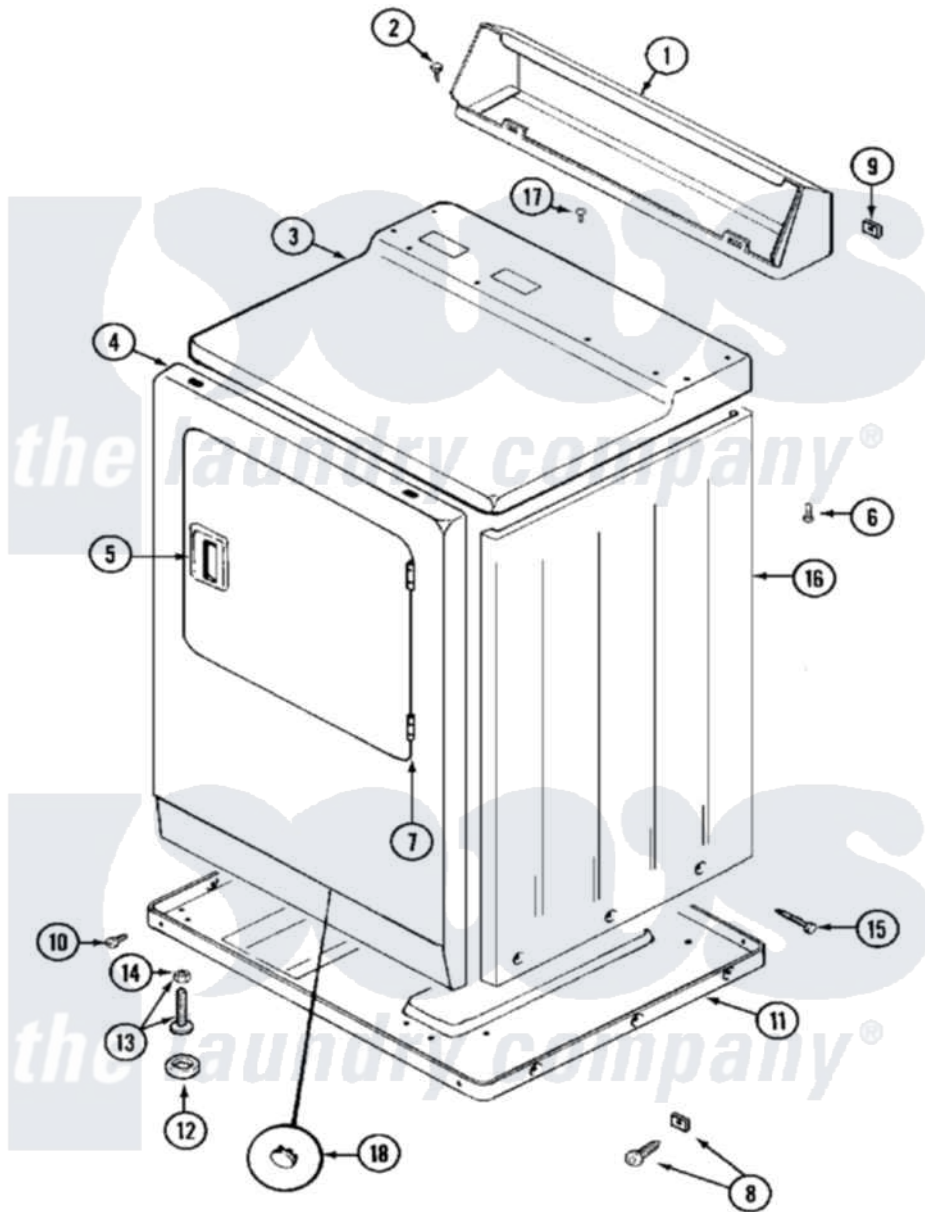

# Maytag MDE12PRBCW 02 - CABINET-FRONT

Maytag Commercial Maytag MDE12PRBCW Dryer Parts Parts Diagram 02 - CABINET-FRONT  
 Click on the part number to view part

Item	Original Part Number	Replaced By	Status	Part Description
001	<a href="#">33001280</a>			Console
002	212276	<a href="#">W10116760</a>		Screw
003	NLA		Not Available	COVER, TOP (WHT)
004	33001486	<a href="#">98008544</a>		Screw
"	NLA		Not Available	PANEL, FRONT (WHT)---NA
005	<a href="#">33001241</a>			Handle, Door
006	<a href="#">214354</a>			Screw, Top Cover To Cabnt.
007	<a href="#">33001230</a>			Hinge, Door
008	<a href="#">22001496</a>			Front Panel Fastener And Screw
009	<a href="#">215075</a>			Fastener, Control Panel To Console
010	<a href="#">Y313561</a>			Screw---NA
"	Y310632	<a href="#">1163839</a>		Screw
011	Y303361		Not Available	BASE ASSY. (UPPER & LOWER)
012	<a href="#">Y314137</a>			Foot, Rubber

013	<a href="#">Y305086</a>		Adjustable Leg And Nut
014	<a href="#">Y052740</a>	<a href="#">62739</a>	Nut, Lock
015	<a href="#">213007</a>		Xfor Cabinet See Cabinet, Back
016	NLA		Not Available
017	210186	<a href="#">3370225</a>	CABINET (WHT) Screw
018	33001614		Not Available PLUG, FRONT PANEL (WHT)