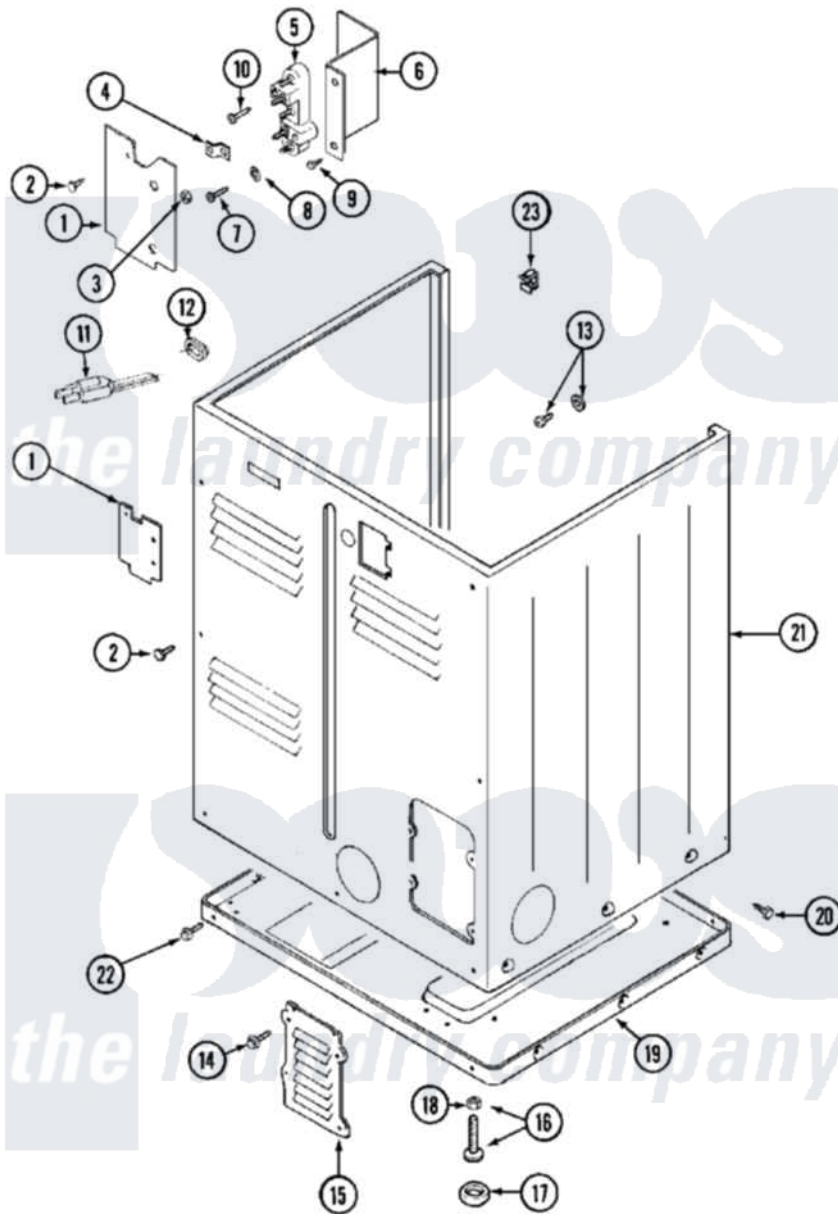

Maytag MDE12PRBCW 04 - CABINET-REAR

Maytag [Commercial Maytag MDE12PRBCW Dryer Parts](#) Parts Diagram 04 - CABINET-REAR
 Click on the part number to view part

Item	Original Part Number	Replaced By	Status	Part Description
001	Y312905		Not Available	COVER, TERMINAL
002	Y313561			Screw----NA
003	311484	112432		Nut
004	Y312184			Strap, Grounding
005	33001244			Block, Terminal
006	Y312904			Bracket, Terminal Block
007	Y312209	W10001200		Screw
008	Y311270			Washer, Terminal Block
009	Y310632	1163839		Screw
010	NLA		Not Available	SCREW, GROUND STRAP
011	22001178	22003062		Cord, Power
"	305168	33002916		Power Cord, Canadian 240V
"	33001425			Locknut, Eared For Canadian
012	211881			Grommet, Cord Part Not Used- Gas Models Only
013	NLA		Not Available	SCREW & WASHER ASSY.
014	216423	3370225		Screw

015	Y312951		Not Available	ACCESS COVER, BACK
016	Y305086			Adjustable Leg And Nut
017	Y314137			Foot, Rubber
018	Y052740	62739		Nut, Lock
019	Y303361		Not Available	BASE ASSY. (UPPER & LOWER)
020	213007			Xfor Cabinet See Cabinet, Back
021	NLA		Not Available	CABINET (WHT)
022	Y313561			Screw---NA
"	Y310632	1163839		Screw
023	Y310376			Clip, Door Switch Harness