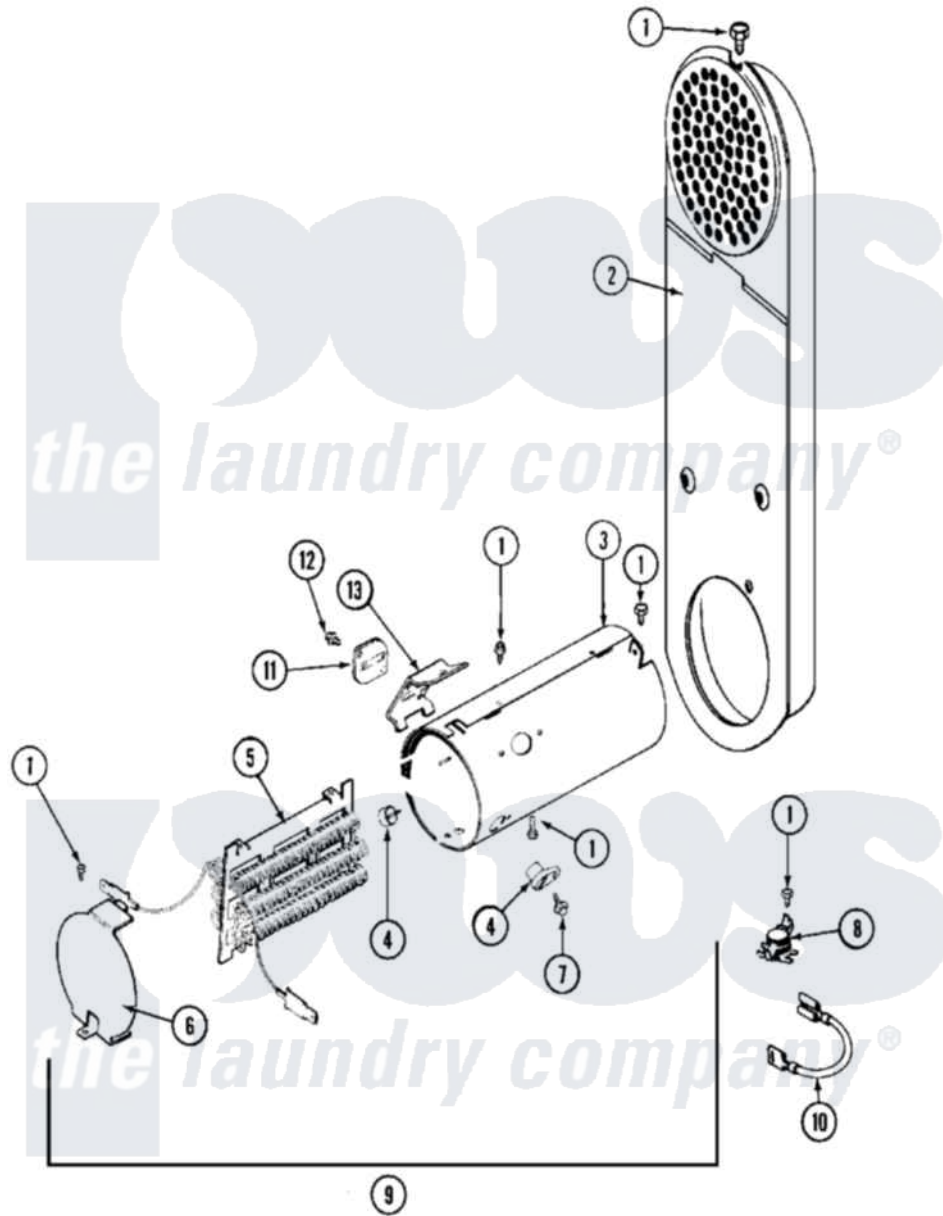

# Maytag MDE12PRBCW 06 - HEATER

Maytag [Commercial Maytag MDE12PRBCW Dryer Parts](#) Parts Diagram 06 - HEATER  
 Click on the part number to view part

Item	Original Part Number	Replaced By	Status	Part Description
001	<a href="#">211294</a>	<a href="#">90767</a>		Screw, 8A X 3/8 HeX Washer Head Tapping
002	308503		Not Available	INLET DUCT ASSEMBLY
003	<a href="#">314995</a>			Enclosure, Heater
004	<a href="#">314998</a>			Insulator, Terminal
005	<a href="#">308614</a>			Heater Sub-Assembly
"	<a href="#">Y308612</a>			Heater Sub-Assembly
006	<a href="#">314999</a>			Shield, Radiant
007	NLA		Not Available	SCREW, TERMINAL INSULATOR
008	<a href="#">303396</a>			Thermostat, Hi-Limit
009	<a href="#">307178</a>			Heater Assembly
"	<a href="#">307179</a>			Heater Assembly
010	<a href="#">Y307173</a>			Wire, Jumper
011	<a href="#">307473</a>			Fuse, Thermal
012	NLA		Not Available	SCREW
013	<a href="#">315346</a>			Bracket, Thermal Fuse