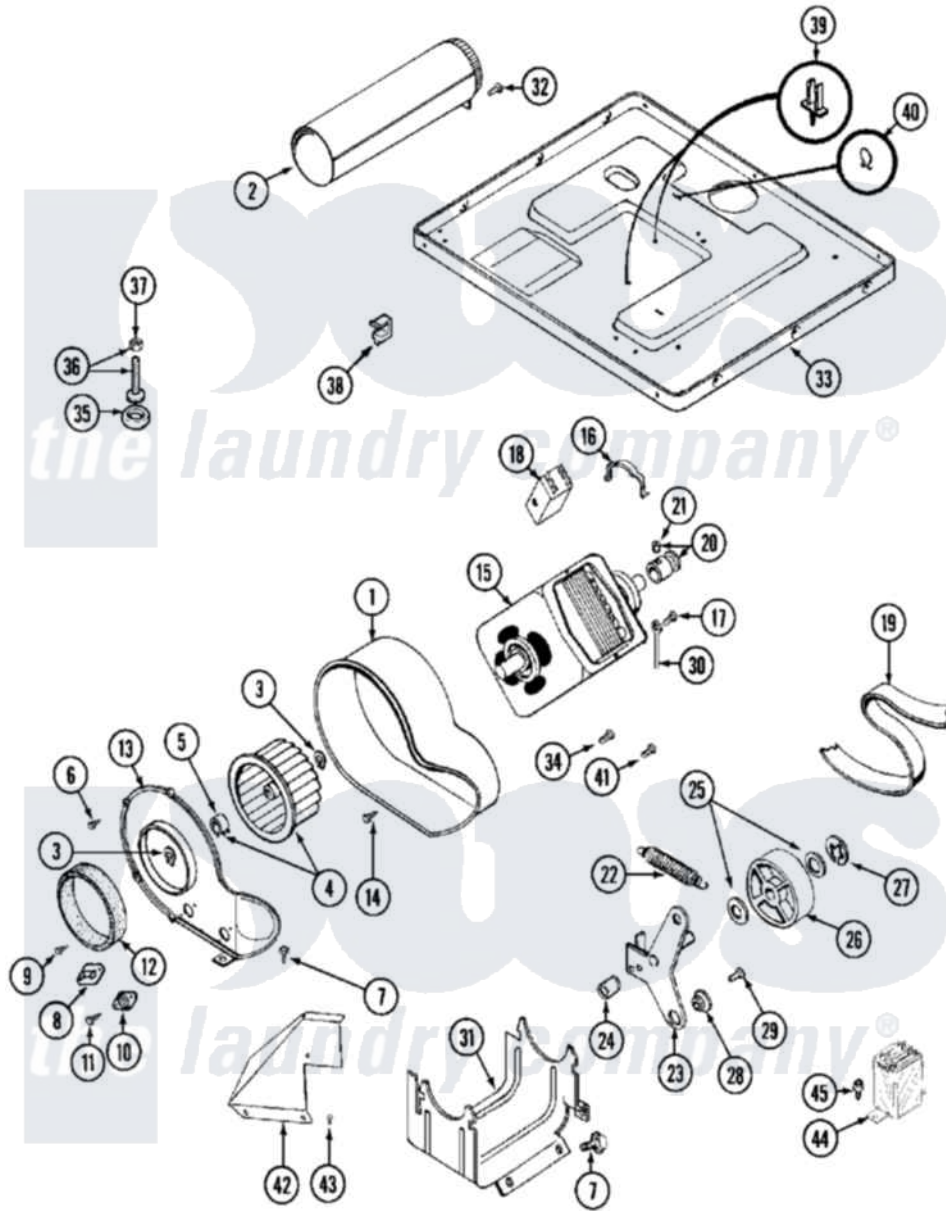

Maytag MDE12PRBCW 07 - MOTOR DRIVE

Maytag [Commercial Maytag MDE12PRBCW Dryer Parts](#) Parts Diagram 07 - MOTOR DRIVE
 Click on the part number to view part

Item	Original Part Number	Replaced By	Status	Part Description
001	Y312893			Housing, Blower
002	Y303442			EXHAUST DUCT ASSEMBLY
003	410233	9703438		Ring-Retrn
004	Y303836			Blower Wheel Assembly And Clamp
005	312967			Clamp, Blower Housing
006	Y312961	W10116751		Screw
007	Y313561			Screw---NA
008	303392			Thermostat, Cycling
"	Y303391	33303391		Thermostat, Cycling
009	211294	90767		Screw, 8A X 3/8 HeX Washer Head Tapping
010	306604			Cut-Off, Thermal Part Not Used
011	NLA		Not Available	SCREW, THERMAL CUT-OFF
012	Y312901			Seal, Housing Cover
013	314778		Not Available	COVER, BLOWER HOUSING