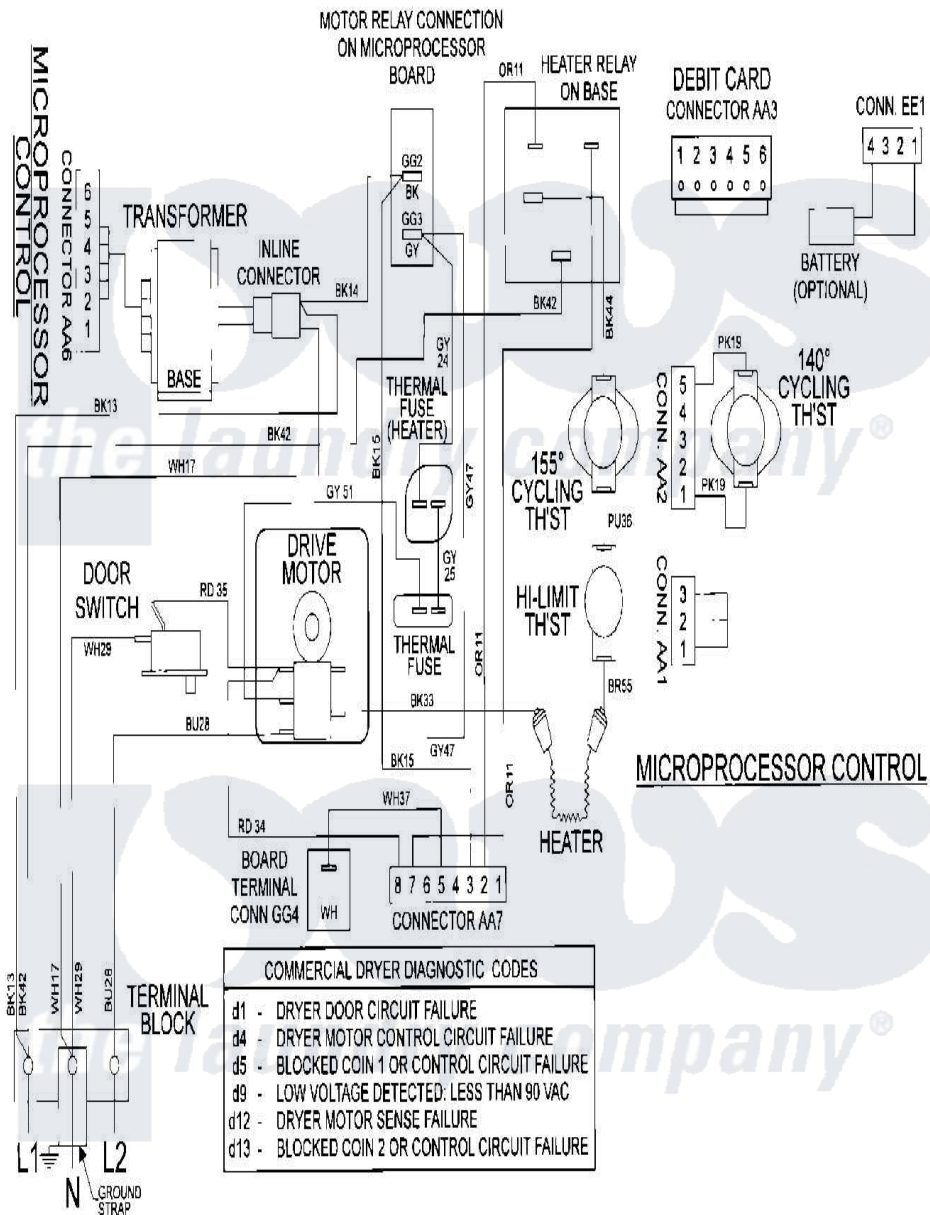

Maytag MDE12PRBCW 08 - WIRING INFORMATION

Maytag [Commercial Maytag MDE12PRBCW Dryer Parts](#) Parts Diagram 08 - WIRING INFORMATION
 Click on the part number to view part

Item	Original Part Number	Replaced By	Status	Part Description
001	NLA		Not Available	WIRING INFORMATION