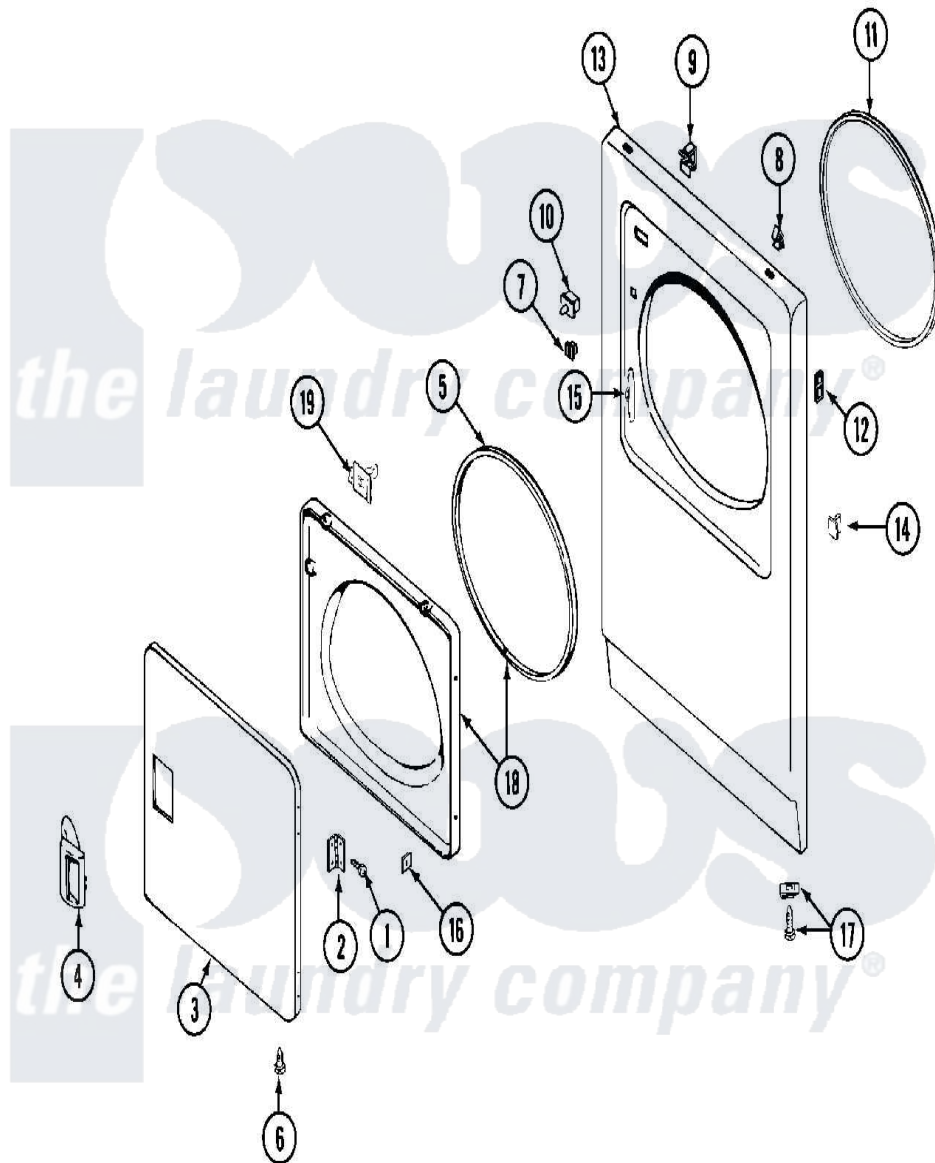

Maytag MDE12PSADW 03 - DOOR

Maytag [Commercial Maytag MDE12PSADW Dryer Parts](#) Parts Diagram 03 - DOOR
 Click on the part number to view part

Item	Original Part Number	Replaced By	Status	Part Description
001	Y314062			Screw, Door Hinge And Panel
002	33001230			Hinge, Door
003	33001240			Door
004	33001241			Handle, Door
005	33001131			Seal, Door
006	33001132	33002342		Plug, Sifht Hole
007	Y304578	LA-1003		Door Catch Kit
008	22001650			Fastener, Spring
009	Y310376			Clip, Door Switch Harness
010	33001509	W10169313		Switch-Dor
011	314937			Seal, Front Panel
012	NLA		Not Available	SPEEDNUT, HINGE SCREW
"	NLA		Not Available	SCREW, PLASTIC
013	33001486	98008544		Screw
"	NLA		Not Available	PANEL, FRONT (WHT)---NA
014	NLA		Not Available	PLUG, DOOR CATCH

015	33001175		Cover, Hinge Hole
016	Y313910		Clip, Door Liner To Outer Panel
017	22001496		Front Panel Fastener And Screw
018	33001243	Not Available	PANEL, INNER DOOR (W/SEAL)
019	314944	33001305	Strike, Door
"	33001305		Strike, Door