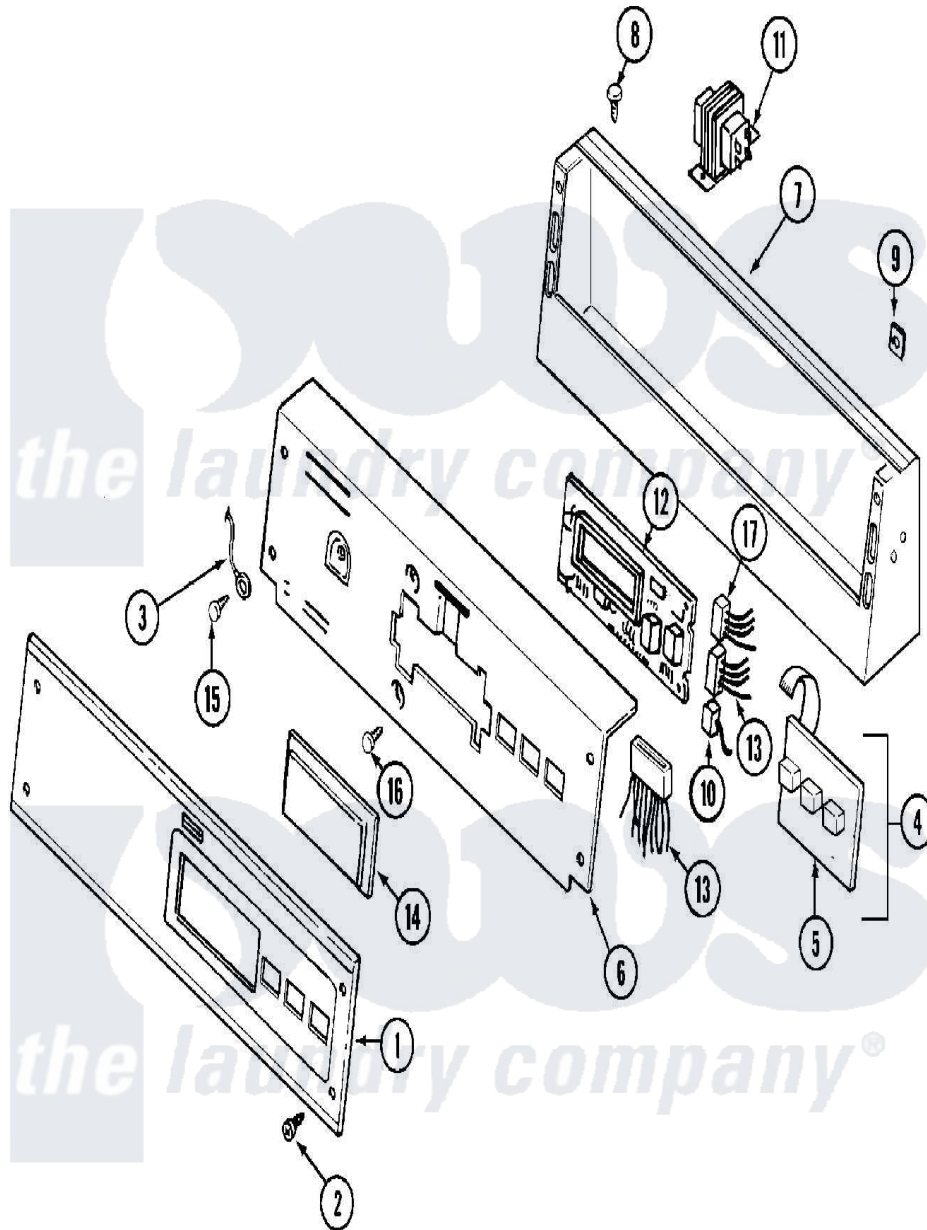

Maytag MDE12PSAGW 01 - CONTROL PANEL

Maytag Commercial Maytag MDE12PSAGW Dryer Parts Parts Diagram 01 - CONTROL PANEL
 Click on the part number to view part

Item	Original Part Number	Replaced By	Status	Part Description
001	33001737			Panel, Control
"	NLA		Not Available	PANEL, CONTROL
002	215506			Screw, Control Panel Overlay
003	205810			Wire, Ground
"	22001959			Wire, Ground
004	215527	W10140652		Screw, 6-20 X 1/2
"	306694			Backup Plate With Switch
005	215517	W10131113		Push Button
006	33001736		Not Available	PLATE, BACK-UP (WHT)
"	NLA		Not Available	PLATE, BACKUP (WHT)
007	NLA		Not Available	CONSOLE (WHT)
008	212276	W10116760		Screw
009	215003			Fastener, Panel And Bracket
010	208045			Harness, Wire Sensor Switch To Circuit Brd
"	22001361			Connector, Edgeboard
"	22001966			Harness, Sensor Switch

011	207766		Transformer
"	211294	90767	Screw, 8A X 3/8 HeX Washer Head Tapping
"	22002139		Transformer
012	33001204		Stand-Off, Ccontrol Board
"	33001738	W10130081	Control Board
"	912077		Locknut, Reader Harness
"	NLA	Not Available	CIRCUIT BOARD ASSEMBLY
"	Y215513		Standoff, Circuit Board
013	314531		Connector, Edgeborard
"	33001283		Wire Harness, Main
"	33001428		Wire Harness, Main
"	33001817		Wire Harness, Main
"	NLA	Not Available	WIRE HARNESS, MAIN
014	22001962	W10131114	Cover, Display
"	33001208		Cover, Display
015	211252		Screw, Ground Wire
016	215526		Screw, Circuit Board
017	206799		Optic Switch Assembly
"	22001965		Optic Switch Assembly
"	NLA	Not Available	CONNECTOR, EDGEBOARD- ---NA