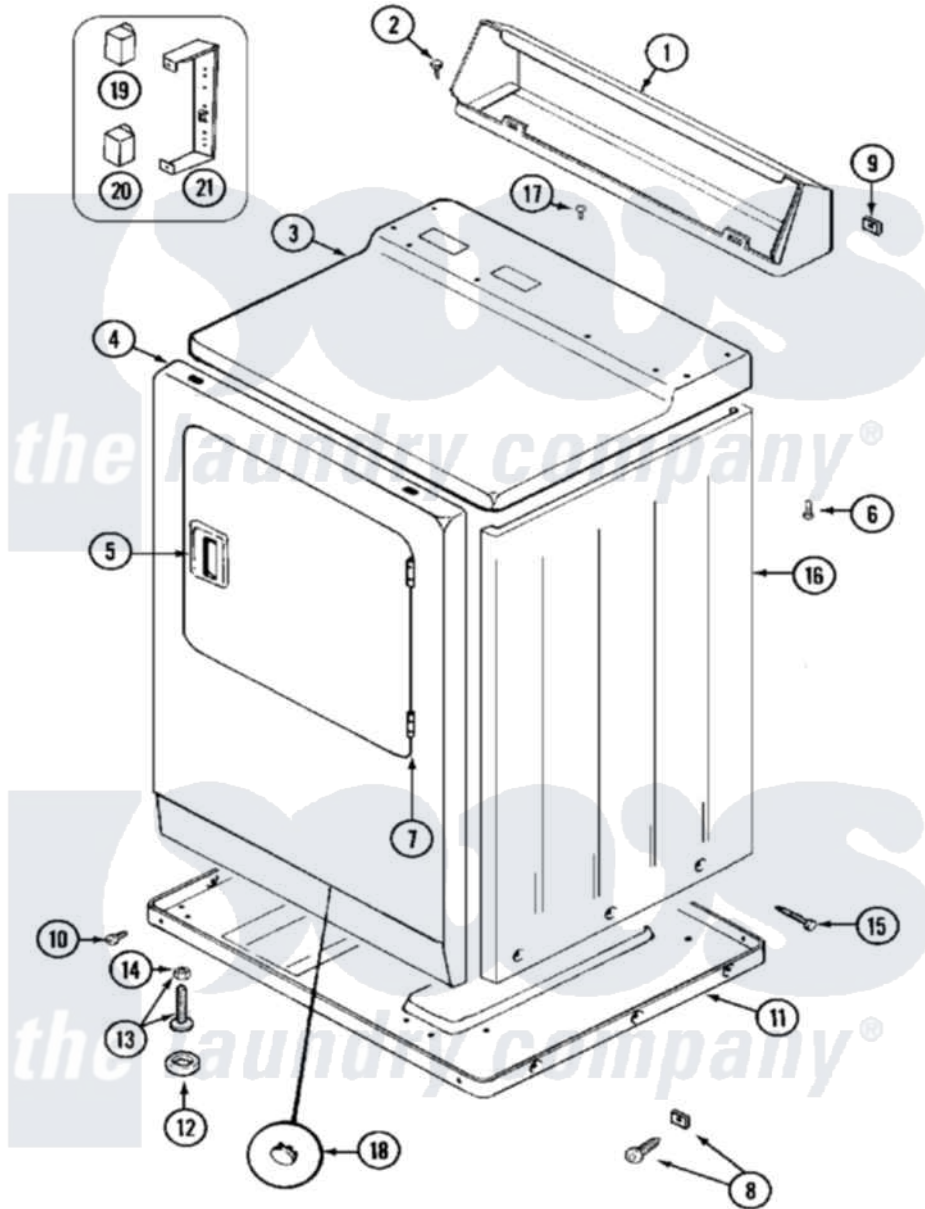

Maytag MDE12PSAGW 02 - CABINET-FRONT

Maytag Commercial Maytag MDE12PSAGW Dryer Parts Parts Diagram 02 - CABINET-FRONT
 Click on the part number to view part

Item	Original Part Number	Replaced By	Status	Part Description
001	NLA		Not Available	CONSOLE (WHT)
002	212276	W10116760		Screw
003	33001703	33001740		Cover, Top
004	33001486	98008544		Screw
"	NLA		Not Available	PANEL, FRONT (WHT-EXPORT)
005	33001241			Handle, Door
006	214354			Screw, Top Cover To Cabnt.
007	33001230			Hinge, Door
008	22001496			Front Panel Fastener And Screw
009	215075			Fastener, Control Panel To Console
010	Y313561			Screw---NA
"	Y310632	1163839		Screw
011	Y303361		Not Available	BASE ASSY. (UPPER & LOWER)
012	Y314137			Foot, Rubber

013	Y305086		Adjustable Leg And Nut
014	Y052740	62739	Nut, Lock
015	213007		Xfor Cabinet See Cabinet, Back
016	NLA		Not Available
017	210186	3370225	CABINET (WHT)
018	33001614		Screw
019	206421		Not Available
"	206824	W10133335	PLUG, FRONT PANEL (WHT)
"	Y251119	3177991	Relay, Motor Reversing
020	306398		Relay, Motor
021	212949	22001866	Screw
"	22001078	3177991	Relay, Heater
"	Y313561		Screw, Relay
"	314627		Screw
"	Y310632	1163839	Screw----NA
			Bracket, Relays
			Screw