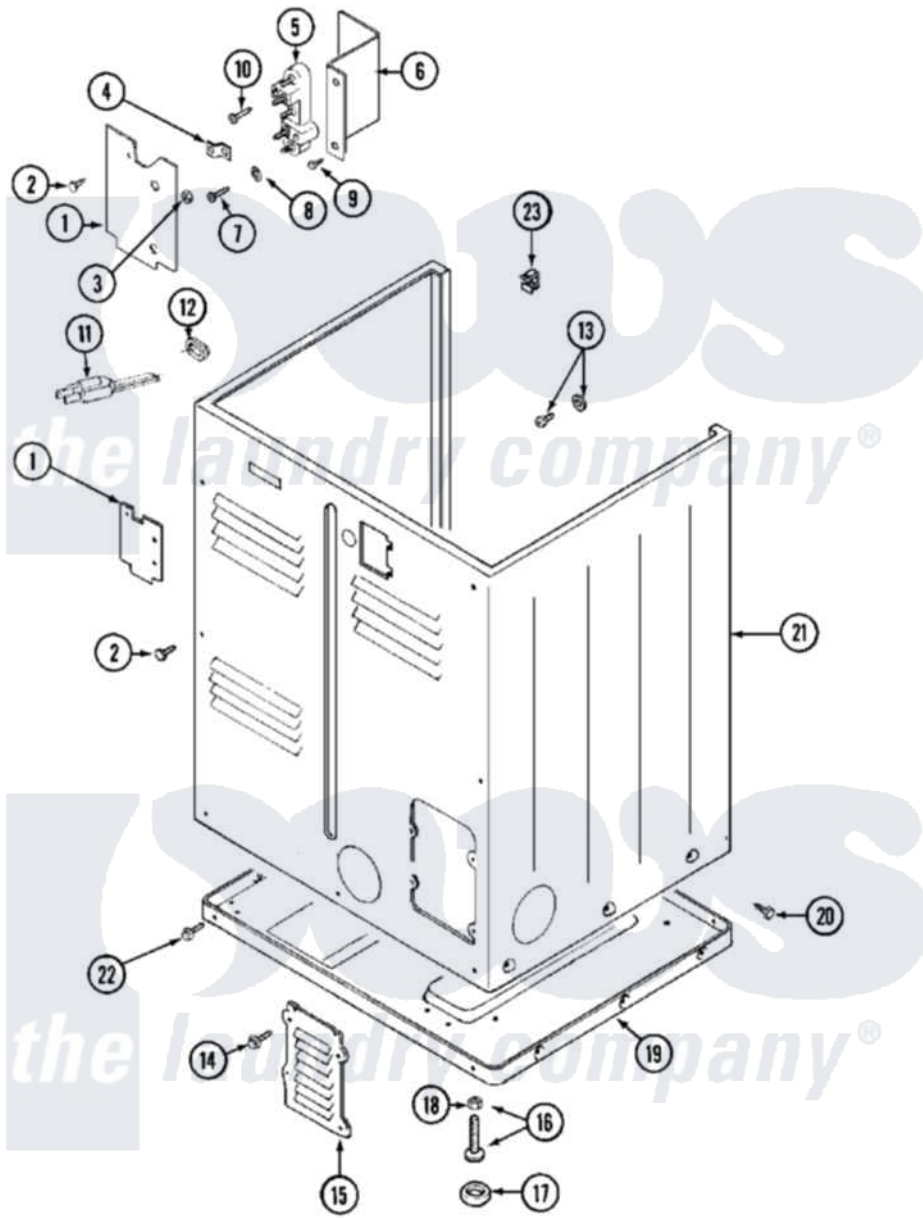

Maytag MDE12PSAGW 04 - CABINET-REAR

Maytag [Commercial Maytag MDE12PSAGW Dryer Parts](#) Parts Diagram 04 - CABINET-REAR
 Click on the part number to view part

Item	Original Part Number	Replaced By	Status	Part Description
001	Y312905		Not Available	COVER, TERMINAL
002	Y313561			Screw----NA
003	311484	112432		Nut
004	Y312184			Strap, Grounding
005	33001244			Block, Terminal
006	Y312904			Bracket, Terminal Block
007	Y312209	W10001200		Screw
008	Y311270			Washer, Terminal Block
009	Y310632	1163839		Screw
010	NLA		Not Available	SCREW, GROUND STRAP
011	33001285		Not Available	CORD, POWER
"	33001425			Locknut, Eared For Canadian
"	33001819		Not Available	CORD, POWER (AS WRAPPED)
012	216183			Grommet, Cord Export
013	NLA		Not Available	SCREW & WASHER ASSEMBLY

014	216423	3370225		Screw
015	Y312951		Not Available	ACCESS COVER, BACK
016	Y305086			Adjustable Leg And Nut
017	Y314137			Foot, Rubber
018	Y052740	62739		Nut, Lock
019	Y303361		Not Available	BASE ASSY. (UPPER & LOWER)
020	213007			Xfor Cabinet See Cabinet, Back
021	NLA		Not Available	CABINET (WHT)
022	Y313561			Screw----NA
"	Y310632	1163839		Screw
023	Y310376			Clip, Door Switch Harness