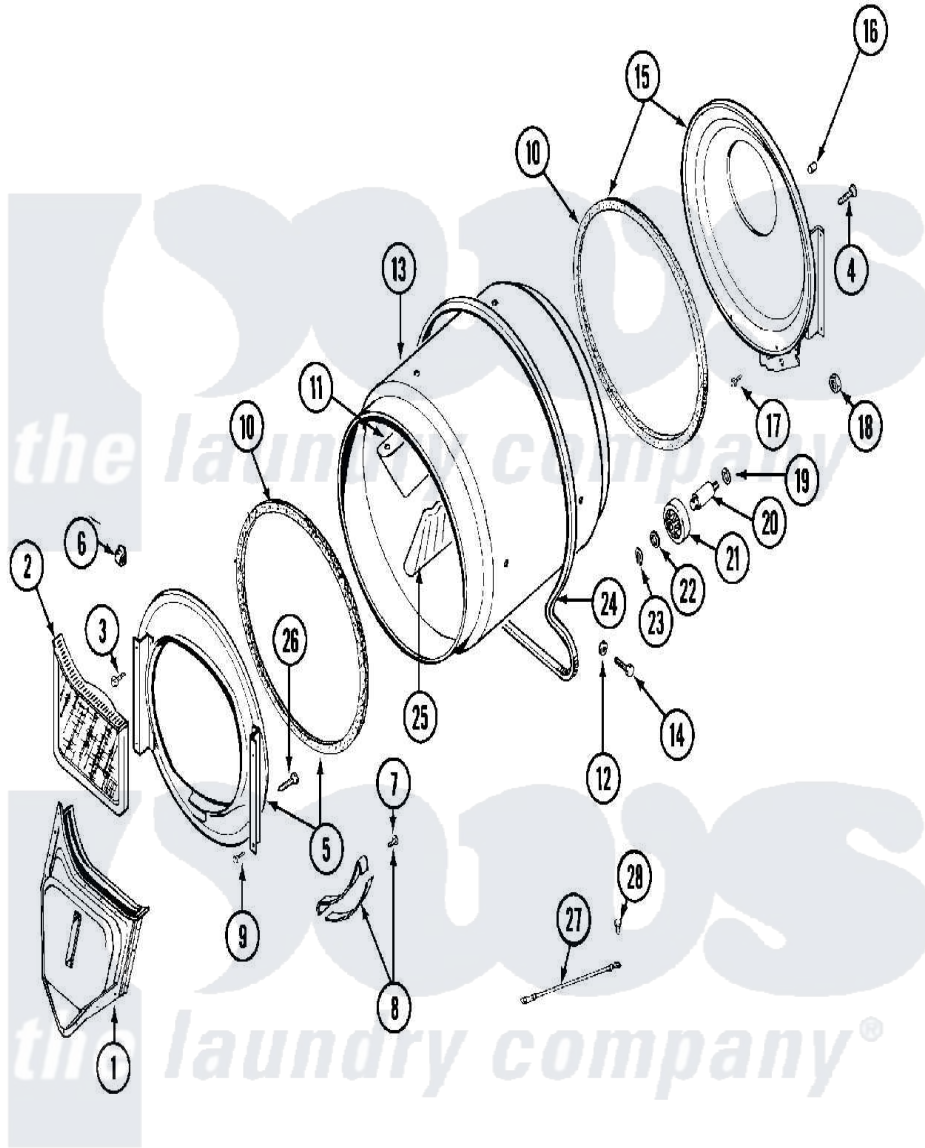

Maytag MDE12PSAGW 05 - TUMBLER

Maytag [Commercial Maytag MDE12PSAGW Dryer Parts](#) Parts Diagram 05 - TUMBLER
 Click on the part number to view part

Item	Original Part Number	Replaced By	Status	Part Description
001	33001016			Outlet Duct Assembly
002	33001170	33002970		Lint Filte
003	NLA		Not Available	SCREW, TUMBLER SUPPORT
004	Y313561			Screw---NA
005	33001179			Front, Tumbler
006	Y310376			Clip, Door Switch Harness
007	210720			Rivet, Bearing To Tumbler Frnt
008	306508			Tumbler Bearing Kit ---W
009	Y310632	1163839		Screw
010	314820			Seal, Tumbler
011	33001012			Baffle
012	314158			Washer, Baffle To Tumbler
013	33001108		Not Available	DRYER TUMBLER, W/O BAFFLES
014	Y310759			Screw, Tumbler Baffles
015	33001178			Back, Tumbler

016	NLA	Not Available	COVER, THREAD
017	Y310632	1163839	Screw
018	312538	33001443	Nut, Hex
019	Y313347	312535	Washer, Vault Mounting Brk.
020	Y312948	6-3129480	Shaft- Tumbler
021	Y303373	12001541	Drum Roller/Washer Assembly--W
022	312535		Washer, Vault Mounting Brk.
023	410233	9703438	Ring-Retrn
024	Y312959		Poly "V" Belt For Tumbler
025	33001004		Baffle, Tall
026	Y314110	33002917	Screw, No.10-16
027	901220		Ground Wire
028	910343	488234	Screw 8-32 X 1/4