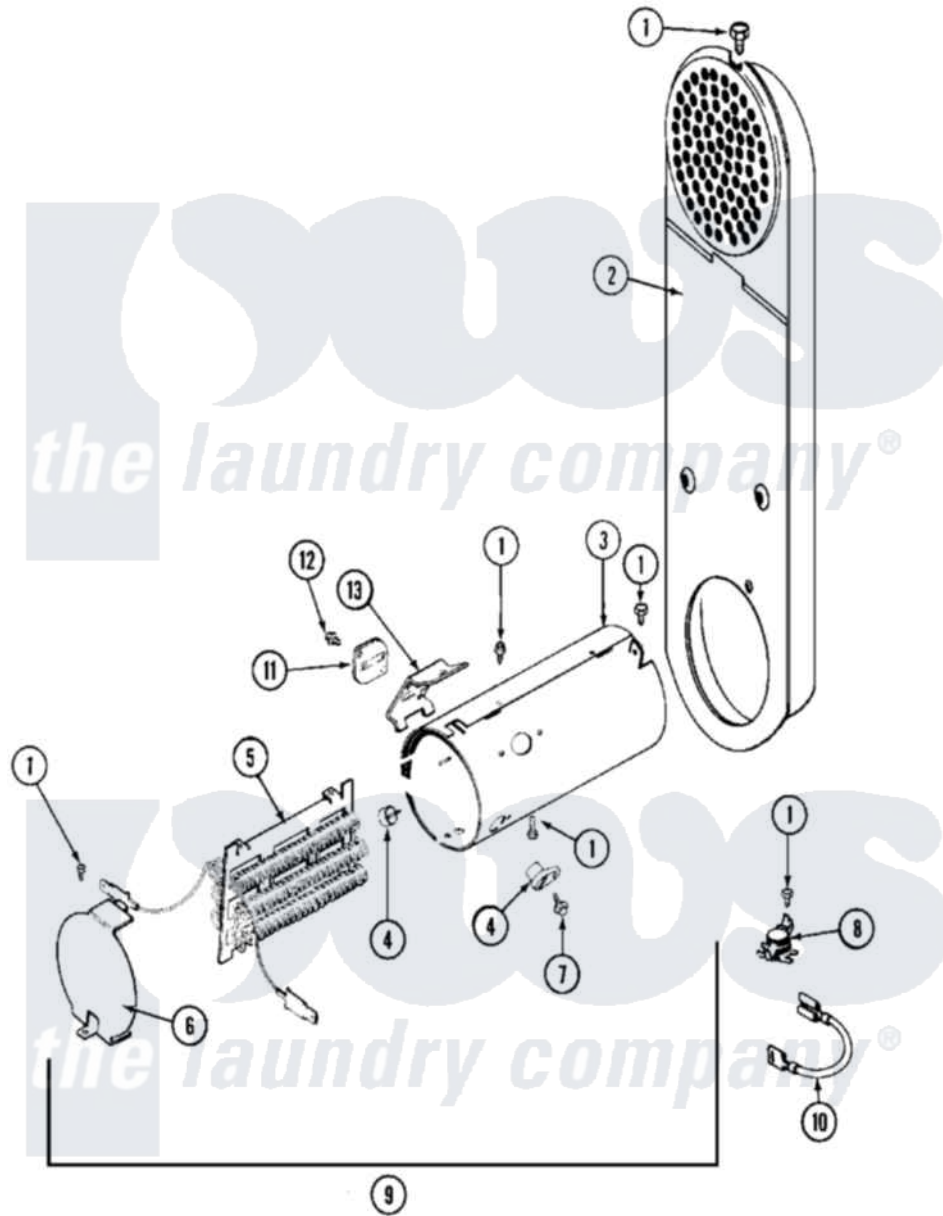

Maytag MDE12PSAGW 06 - HEATER

Maytag Commercial Maytag MDE12PSAGW Dryer Parts Parts Diagram 06 - HEATER
 Click on the part number to view part

Item	Original Part Number	Replaced By	Status	Part Description
001	211294	90767		Screw, 8A X 3/8 HeX Washer Head Tapping
002	308503		Not Available	INLET DUCT ASSEMBLY
003	314995			Enclosure, Heater
004	314998			Insulator, Terminal
005	307186	Y308615		Heater Sub-Assembly
006	314999			Shield, Radiant
007	NLA		Not Available	SCREW, TERMINAL INSULATOR
008	303396			Thermostat, Hi-Limit
009	307180	33001400		Heater Assembly
010	Y307173			Wire, Jumper
011	307473			Fuse, Thermal
012	NLA		Not Available	SCREW, THERMAL FUSE
013	315346			Bracket, Thermal Fuse