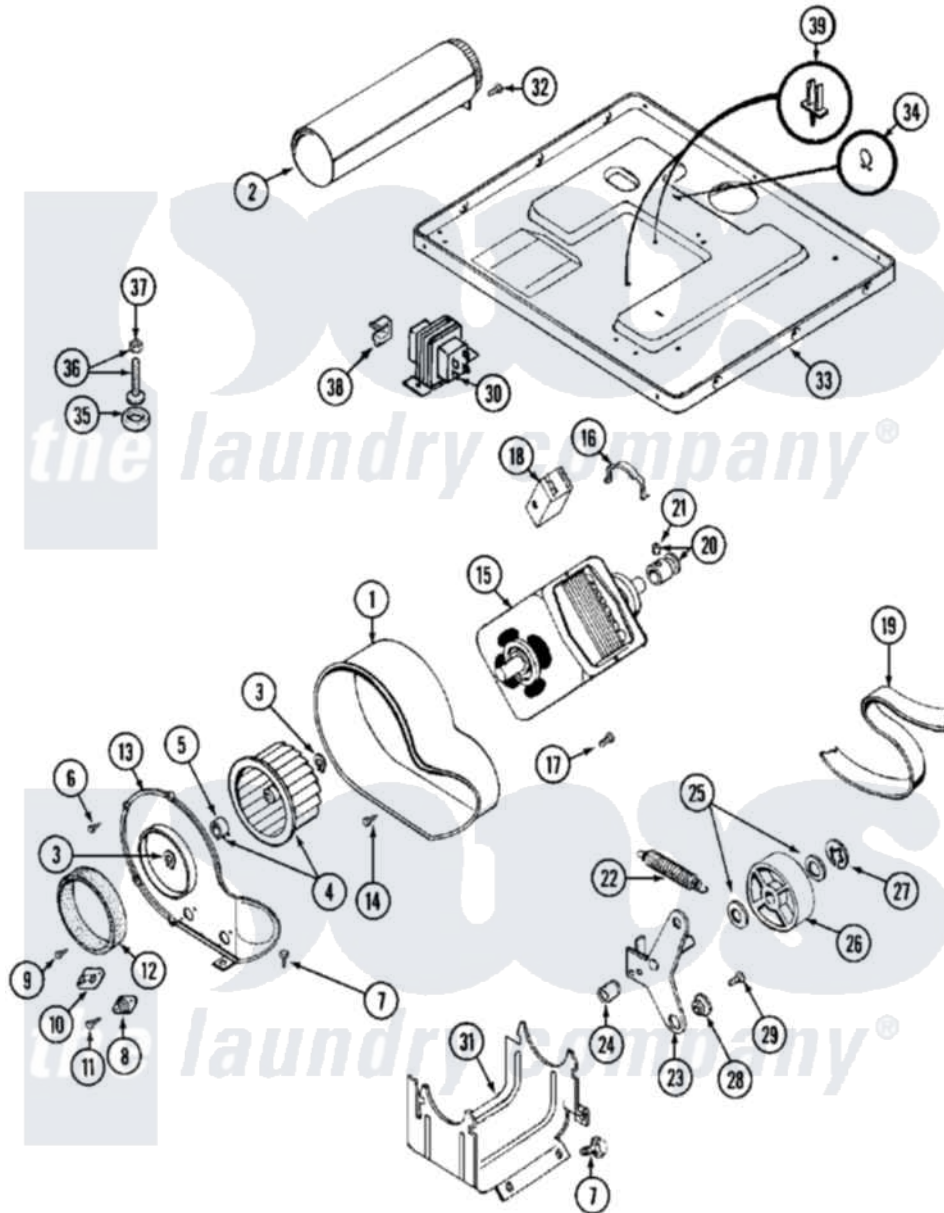

Maytag MDE12PSAGW 07 - MOTOR DRIVE

Maytag [Commercial Maytag MDE12PSAGW Dryer Parts](#) Parts Diagram 07 - MOTOR DRIVE
 Click on the part number to view part

Item	Original Part Number	Replaced By	Status	Part Description
001	Y312893			Housing, Blower
002	Y303442			EXHAUST DUCT ASSEMBLY
003	410233	9703438		Ring-Retrn
004	Y303836			Blower Wheel Assembly And Clamp
005	312967			Clamp, Blower Housing
006	Y312961	W10116751		Screw
007	Y313561			Screw----NA
008	303392			Thermostat, Cycling
"	306056			Thermistor Temp. Control Part Not Used Mde/G26pc Only.
"	315122		Not Available	COVER, THERMOSTAT PART NOT USED (MDE ONLY)
"	Y303391	33303391		Thermostat, Cycling
"	Y310632	1163839		Screw
009	211294	90767		Screw, 8A X 3/8 HeX Washer Head Tapping

010	306604		Cut-Off, Thermal Part Not Used
011	NLA	Not Available	SCREW, THERMAL CUT-OFF
012	Y312901		Seal, Housing Cover
013	314778	Not Available	COVER, BLOWER HOUSING
014	314818	1163839	Screw
015	Y304656	Not Available	MOTOR (240V 50HZ)
016	Y015825		Clip, Motor To Motor Support
017	Y312961	W10116751	Screw
018	NLA	Not Available	SWITCH, MOTOR (303358-8 & -9)
019	Y312959		Poly "V" Belt For Tumbler
020	305186		Pulley, Motor
021	Y053241		Set Screw, Motor Pulley
022	Y303945		IDLER SPRING ASSY. W/PLUG
023	Y303363	6-3033630	Idler Arm
024	Y313582	W10116756	Spacer
025	Y312527		Washer, Idler Shaft
026	Y303705	6-3037050	Pulley- ID
027	312958	354987	Ring, Retaining
028	315772		Sleeve, Idler Arm
029	Y014874		Screw, Idler Arm And Sleeve
030	211294	90767	Screw, 8A X 3/8 HeX Washer Head Tapping
"	22001417		Transformer
"	307928	12001933	Transformer
"	33001816	12001933	Transformer
"	Y313559		Screw
031	NLA	Not Available	SUPPORT, MOTOR
032	Y310632	1163839	Screw
033	Y305084		Base Assembly
034	410490		Spring, Retainer Wire Harness
035	Y314137		Foot, Rubber
036	Y305086		Adjustable Leg And Nut
037	Y052740	62739	Nut, Lock
038	Y310376		Clip, Door Switch Harness
039	315471	22003298	Retainer, Wire