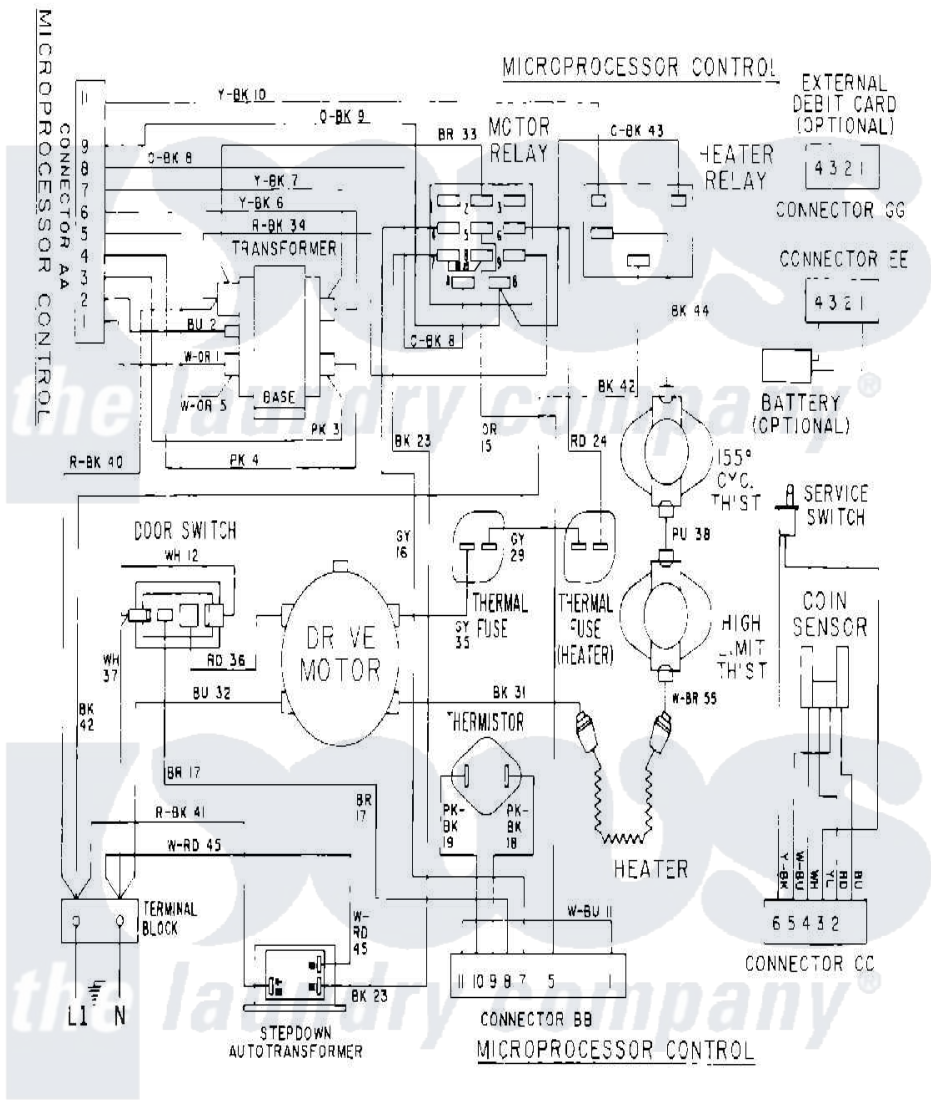

Maytag MDE12PSAGW 08 - WIRING INFORMATION

Maytag [Commercial Maytag MDE12PSAGW Dryer Parts](#) Parts Diagram 08 - WIRING INFORMATION
 Click on the part number to view part

Item	Original Part Number	Replaced By	Status	Part Description
001	NLA		Not Available	WIRING INFORMATION