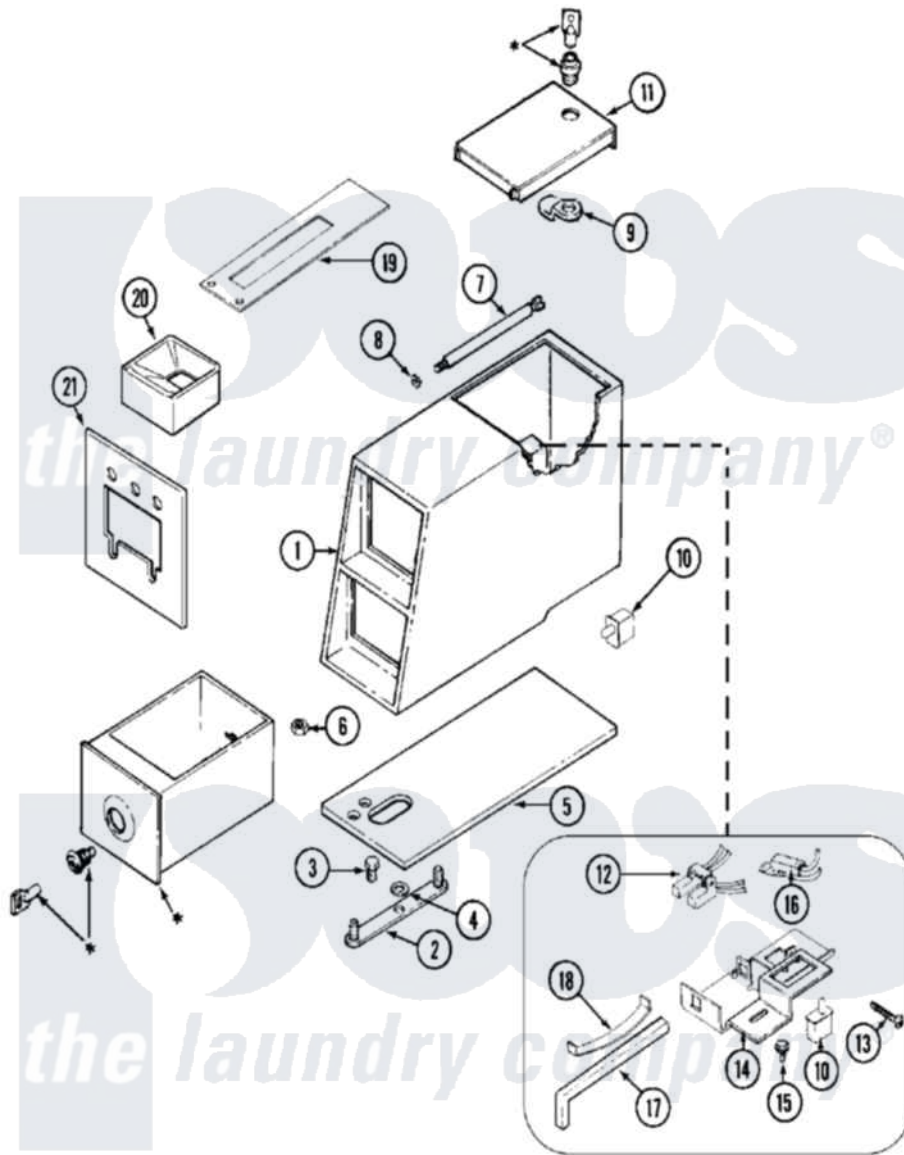

# Maytag MDE12PSBCW 02 - CONTROL CENTER

**\*CONTACT YOUR COMMERCIAL LAUNDRY DISTRIBUTOR**

Maytag [Commercial Maytag MDE12PSBCW Dryer Parts](#) Parts Diagram 02 - CONTROL CENTER  
 Click on the part number to view part

Item	Original Part Number	Replaced By	Status	Part Description
001	22001871		Not Available	VAULT, COIN (WHT)
002	22001810		Not Available	STRAP, MOUNTING
003	<a href="#">211294</a>	<a href="#">90767</a>		Screw, 8A X 3/8 HeX Washer Head Tapping
004	<a href="#">910309</a>			Washer, Mounting Strap
005	<a href="#">22001870</a>			Gasket, Coin Vault
006	<a href="#">Y052740</a>	<a href="#">62739</a>		Nut, Lock
007	22001903	<a href="#">8576635</a>		Bolt
008	<a href="#">910387</a>			Lockwasher, Vault Assembly
009	NLA		Not Available	CAM, LOCKING
010	<a href="#">33001250</a>			Switch, Vault And Service Door
"	912012	<a href="#">3400409</a>		Screw
011	22001910	<a href="#">22003679</a>		Timer Access Door Assembly
012	<a href="#">22001965</a>			Optic Switch Assembly
013	<a href="#">314665</a>			Screw, Switch Assembly
014	<a href="#">33001253</a>			Bracket, Sensor Switch

015	<a href="#">211605</a>		Bezel, Timer Dial
"	212276	<a href="#">W10116760</a>	Screw
016	<a href="#">22001966</a>		Harness, Sensor Switch
017	<a href="#">216442</a>		Rod, Actuator
018	<a href="#">33001252</a>		Spring, Switch Rod
019	22001812	<a href="#">22003416</a>	Actuator Kit
020	22001878	Not Available	CHUTE, COIN (REMOVED AT SERIES 24)
021	22001879	<a href="#">22001917</a>	Plate, Adaptor
022	NLA	Not Available	BRACE, COIN SLIDE