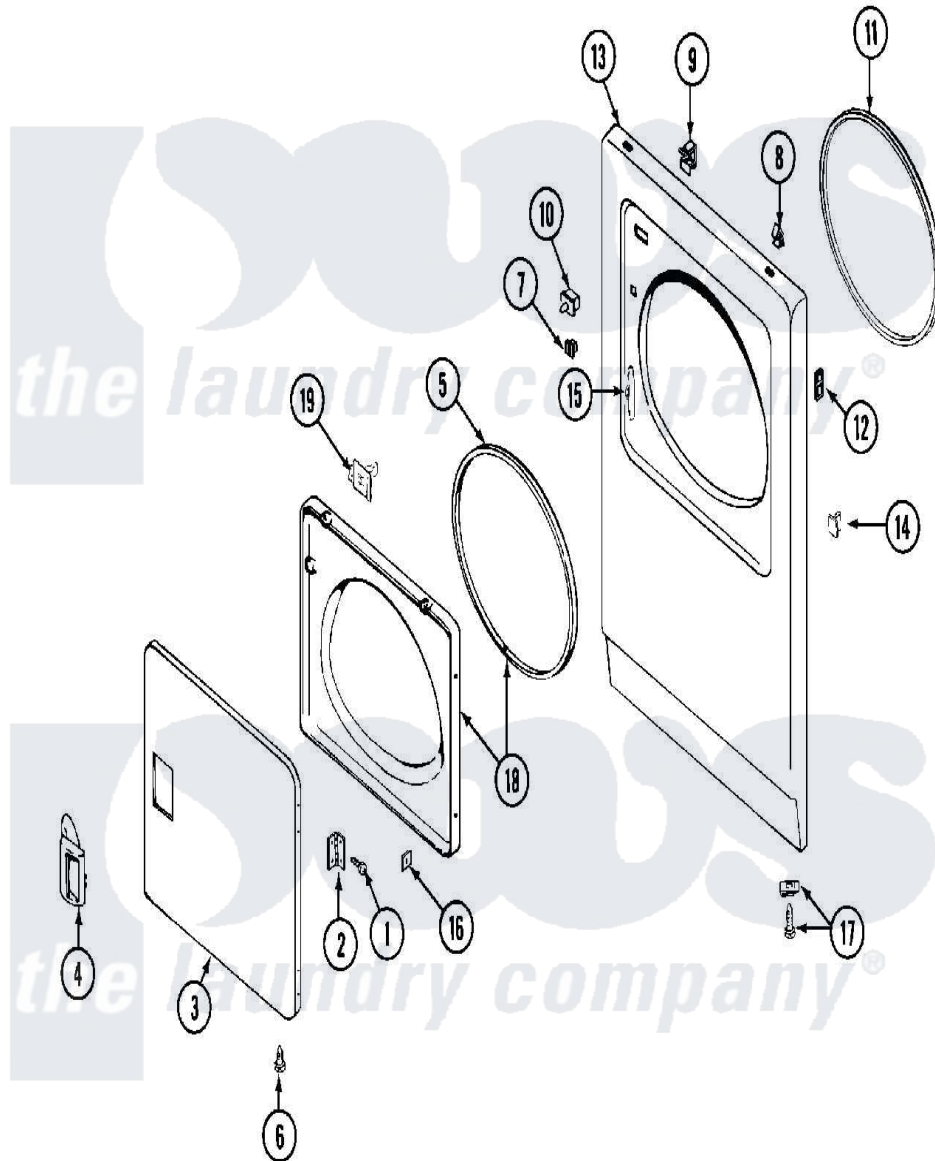

Maytag MDE12PSBCW 04 - DOOR

Maytag [Commercial Maytag MDE12PSBCW Dryer Parts](#) Parts Diagram 04 - DOOR
 Click on the part number to view part

Item	Original Part Number	Replaced By	Status	Part Description
001	Y314062			Screw, Door Hinge And Panel
002	33001230			Hinge, Door
003	33001240			Door
004	33001241			Handle, Door
005	33001131			Seal, Door
006	33001132	33002342		Plug, Sifht Hole
007	Y304578	LA-1003		Door Catch Kit
008	22001650			Fastener, Spring
009	Y310376			Clip, Door Switch Harness
010	33001509	W10169313		Switch-Dor
011	314937			Seal, Front Panel
012	NLA		Not Available	SPEEDNUT, HINGE SCREW
"	NLA		Not Available	SCREW, PLASTIC
013	33001486	98008544		Screw
"	NLA		Not Available	PANEL, FRONT (WHT)---NA
014	NLA		Not Available	PLUG, DOOR CATCH

015	33001175		Cover, Hinge Hole
016	Y313910		Clip, Door Liner To Outer Panel
017	22001496		Front Panel Fastener And Screw
018	33001243	Not Available	PANEL, INNER DOOR (W/SEAL)
019	314944	33001305	Strike, Door
"	33001305		Strike, Door