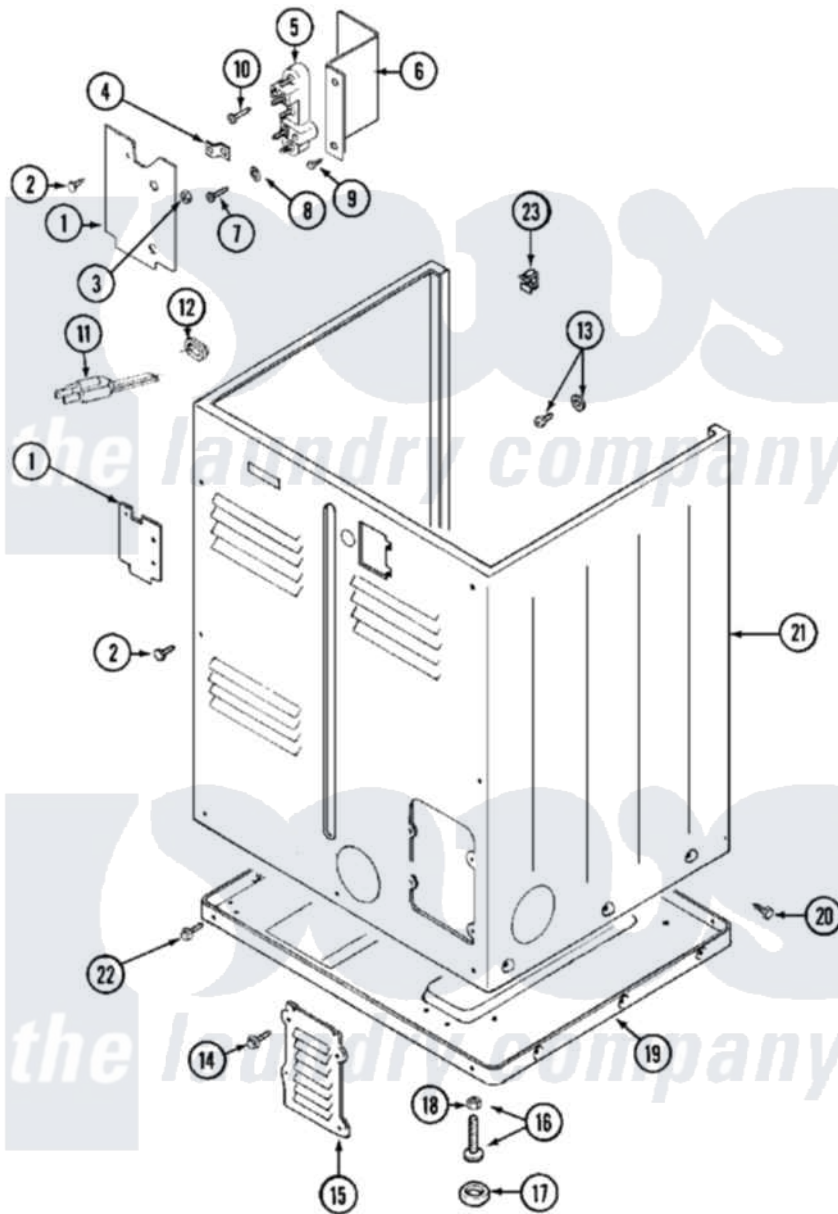

# Maytag MDE12PSBCW 05 - CABINET-REAR

Maytag [Commercial Maytag MDE12PSBCW Dryer Parts](#) Parts Diagram 05 - CABINET-REAR  
 Click on the part number to view part

Item	Original Part Number	Replaced By	Status	Part Description
001	Y312905		Not Available	COVER, TERMINAL
002	<a href="#">Y313561</a>			Screw----NA
003	<a href="#">311484</a>	<a href="#">112432</a>		Nut
004	<a href="#">Y312184</a>			Strap, Grounding
005	<a href="#">33001244</a>			Block, Terminal
006	<a href="#">Y312904</a>			Bracket, Terminal Block
007	<a href="#">Y312209</a>	<a href="#">W10001200</a>		Screw
008	<a href="#">Y311270</a>			Washer, Terminal Block
009	Y310632	<a href="#">1163839</a>		Screw
010	NLA		Not Available	SCREW, GROUND STRAP
011	22001178	<a href="#">22003062</a>		Cord, Power
"	305168	<a href="#">33002916</a>		Power Cord, Canadian 240V
"	<a href="#">33001425</a>			Locknut, Eared For Canadian
012	<a href="#">211881</a>			Grommet, Cord Part Not Used- Gas Models Only
013	NLA		Not Available	SCREW & WASHER ASSY.
014	216423	<a href="#">3370225</a>		Screw

015	Y312951		Not Available	ACCESS COVER, BACK
016	<a href="#">Y305086</a>			Adjustable Leg And Nut
017	<a href="#">Y314137</a>			Foot, Rubber
018	<a href="#">Y052740</a>	<a href="#">62739</a>		Nut, Lock
019	Y303361		Not Available	BASE ASSY. (UPPER & LOWER)
020	<a href="#">213007</a>			Xfor Cabinet See Cabinet, Back
021	NLA		Not Available	CABINET (WHT)
022	<a href="#">Y313561</a>			Screw---NA
"	Y310632	<a href="#">1163839</a>		Screw
023	<a href="#">Y310376</a>			Clip, Door Switch Harness