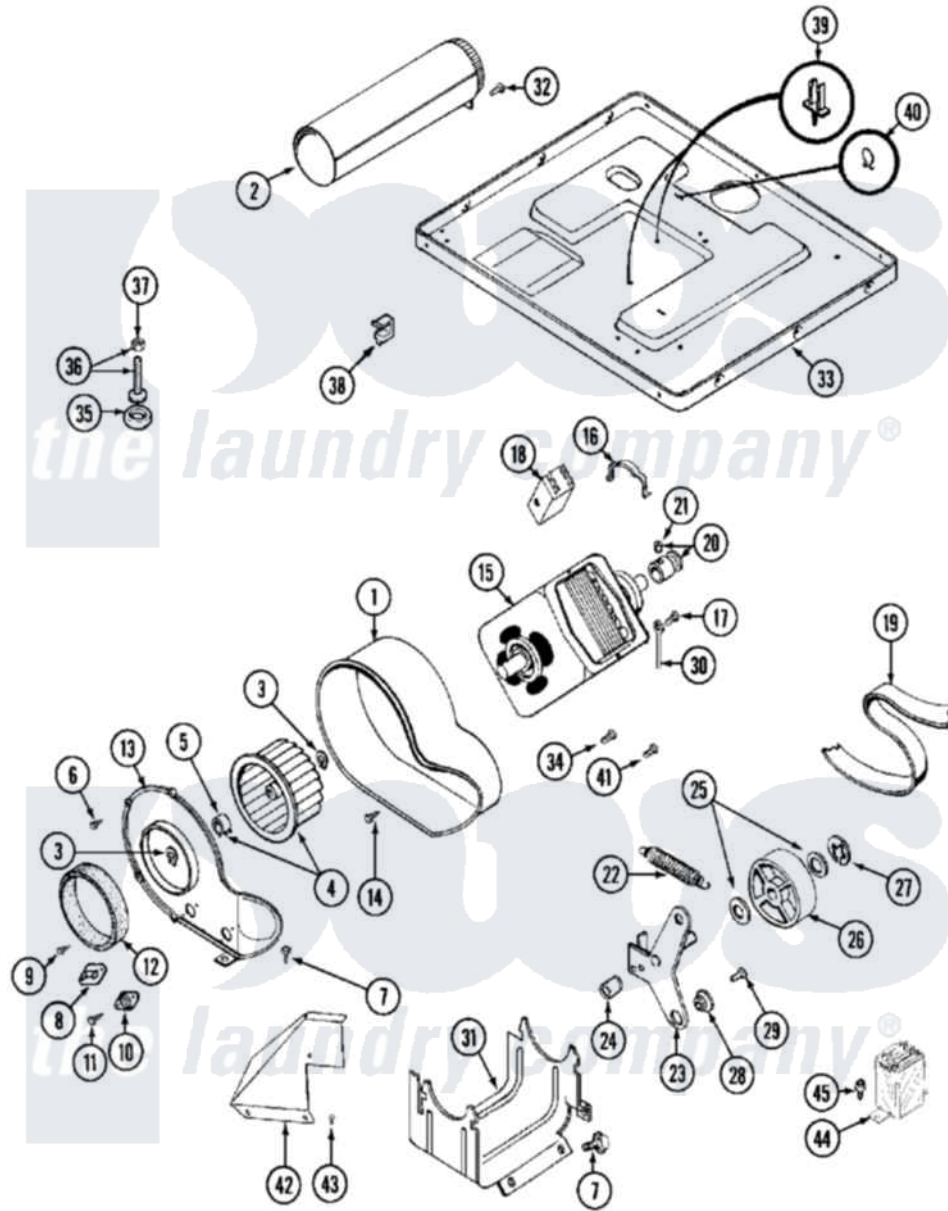

Maytag MDE12PSBCW 08 - MOTOR DRIVE

Maytag [Commercial Maytag MDE12PSBCW Dryer Parts](#) Parts Diagram 08 - MOTOR DRIVE
 Click on the part number to view part

Item	Original Part Number	Replaced By	Status	Part Description
001	Y312893			Housing, Blower
002	Y303442			EXHAUST DUCT ASSEMBLY
003	410233	9703438		Ring-Retrn
004	Y303836			Blower Wheel Assembly And Clamp
005	312967			Clamp, Blower Housing
006	Y312961	W10116751		Screw
007	Y313561			Screw----NA
008	303392			Thermostat, Cycling
"	Y303391	33303391		Thermostat, Cycling
009	211294	90767		Screw, 8A X 3/8 HeX Washer Head Tapping
010	306604			Cut-Off, Thermal Part Not Used
011	NLA		Not Available	SCREW, THERMAL CUT-OFF
012	Y312901			Seal, Housing Cover
013	314778		Not Available	COVER, BLOWER HOUSING