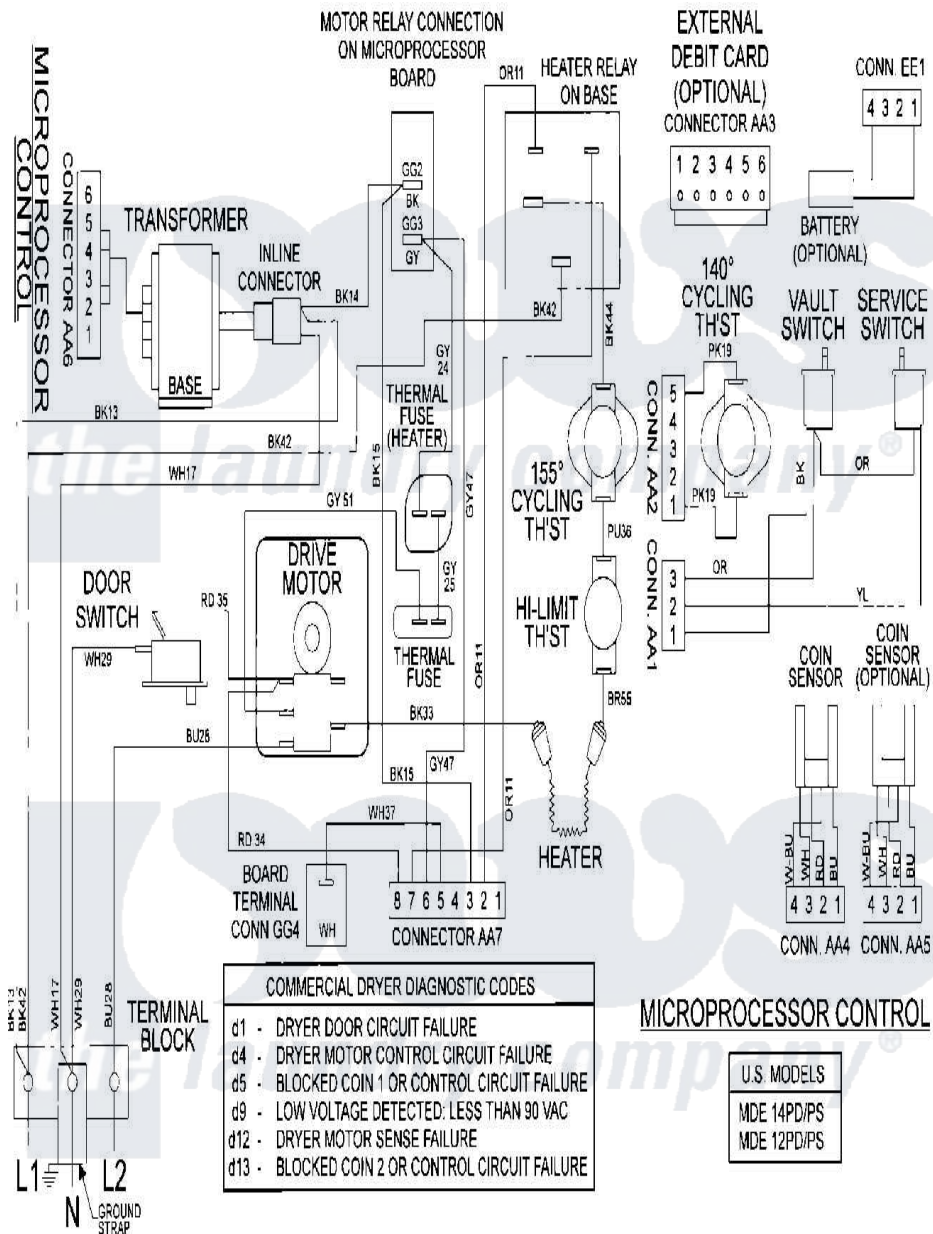

# Maytag MDE12PSBCW 09 - WIRING INFORMATION

Maytag [Commercial Maytag MDE12PSBCW Dryer Parts](#) Parts Diagram 09 - WIRING INFORMATION  
Click on the part number to view part

Item	Original Part Number	Replaced By	Status	Part Description
001	NLA		Not Available	WIRING INFORMATION