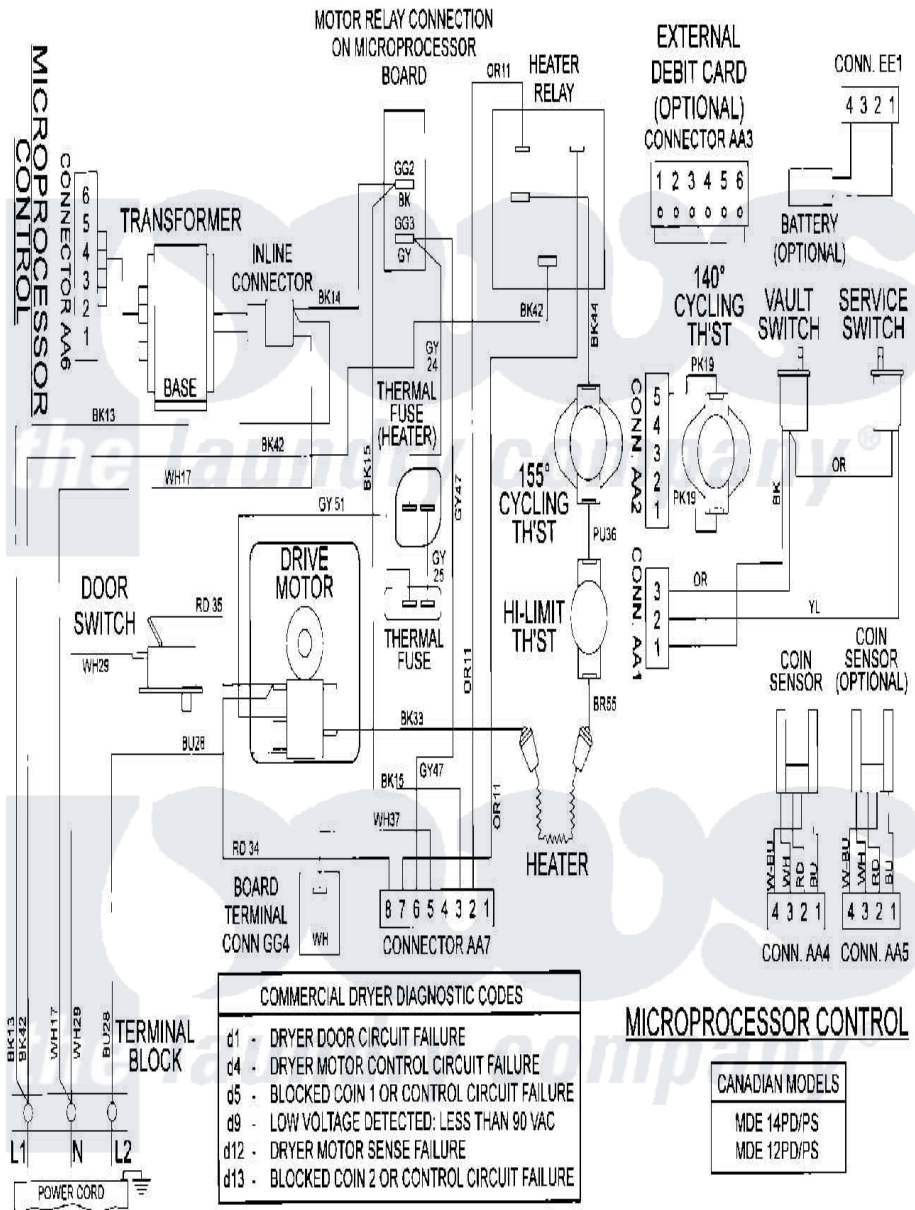

# Maytag MDE12PSBDW 09 - WIRING INFORMATION

Maytag [Commercial Maytag MDE12PSBDW Dryer Parts](#) Parts Diagram 09 - WIRING INFORMATION  
 Click on the part number to view part

Item	Original Part Number	Replaced By	Status	Part Description
001	NLA		Not Available	WIRING INFORMATION