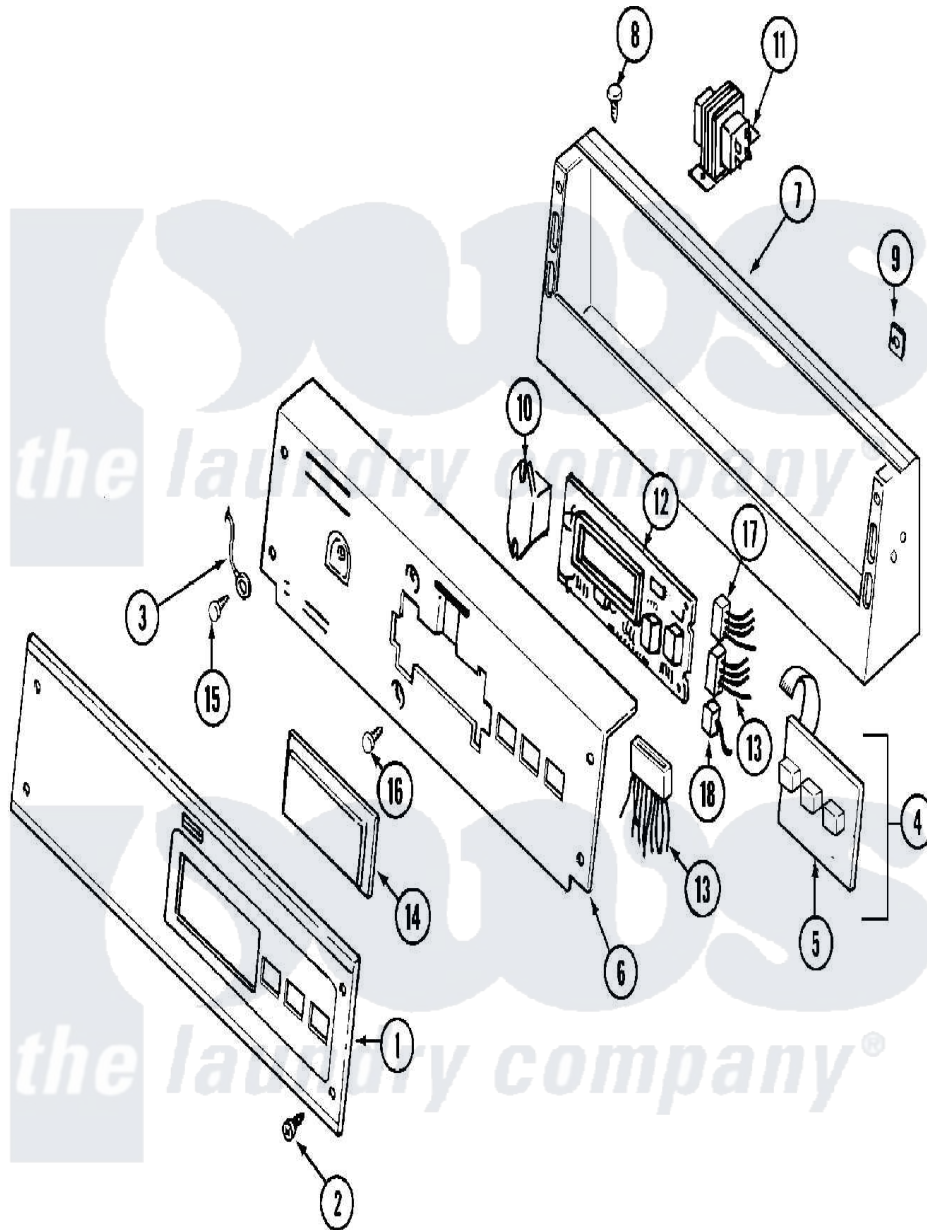

Maytag MDE12PSBEW 01 - CONTROL PANEL

Maytag [Commercial Maytag MDE12PSBEW Dryer Parts](#) Parts Diagram 01 - CONTROL PANEL
 Click on the part number to view part

Item	Original Part Number	Replaced By	Status	Part Description
001	33001737			Panel, Control
002	215506			Screw, Control Panel Overlay
003	22001959			Wire, Ground
004	215527	W10140652		Screw, 6-20 X 1/2
"	306694			Backup Plate With Switch
005	215517	W10131113		Push Button
006	33001736		Not Available	PLATE, BACK-UP (WHT)
007	NLA		Not Available	CONSOLE (WHT)
008	212276	W10116760		Screw
009	215003			Fastener, Panel And Bracket
010	206824	W10133335		Relay, Motor
"	Y313559			Screw
011	211294	90767		Screw, 8A X 3/8 HeX Washer Head Tapping
"	22001960			Transformer
012	33001204			Stand-Off, Ccontrol Board
"	33001738	W10130081		Control Board

"	912077		Locknut, Reader Harness
013	314531		Connector, Edgeboard
"	33001743	33001879	Wire Harness, Main
"	33001879		Wire Harness, Main
"	NLA	Not Available	WIRE HARNESS, MAIN
014	22001962	W10131114	Cover, Display
015	211252		Screw, Ground Wire
016	215526		Screw, Circuit Board
017	22001965		Optic Switch Assembly
"	NLA	Not Available	CONNECTOR, EDGEBOARD- ---NA
018	22001361		Connector, Edgeboard
"	22001966		Harness, Sensor Switch