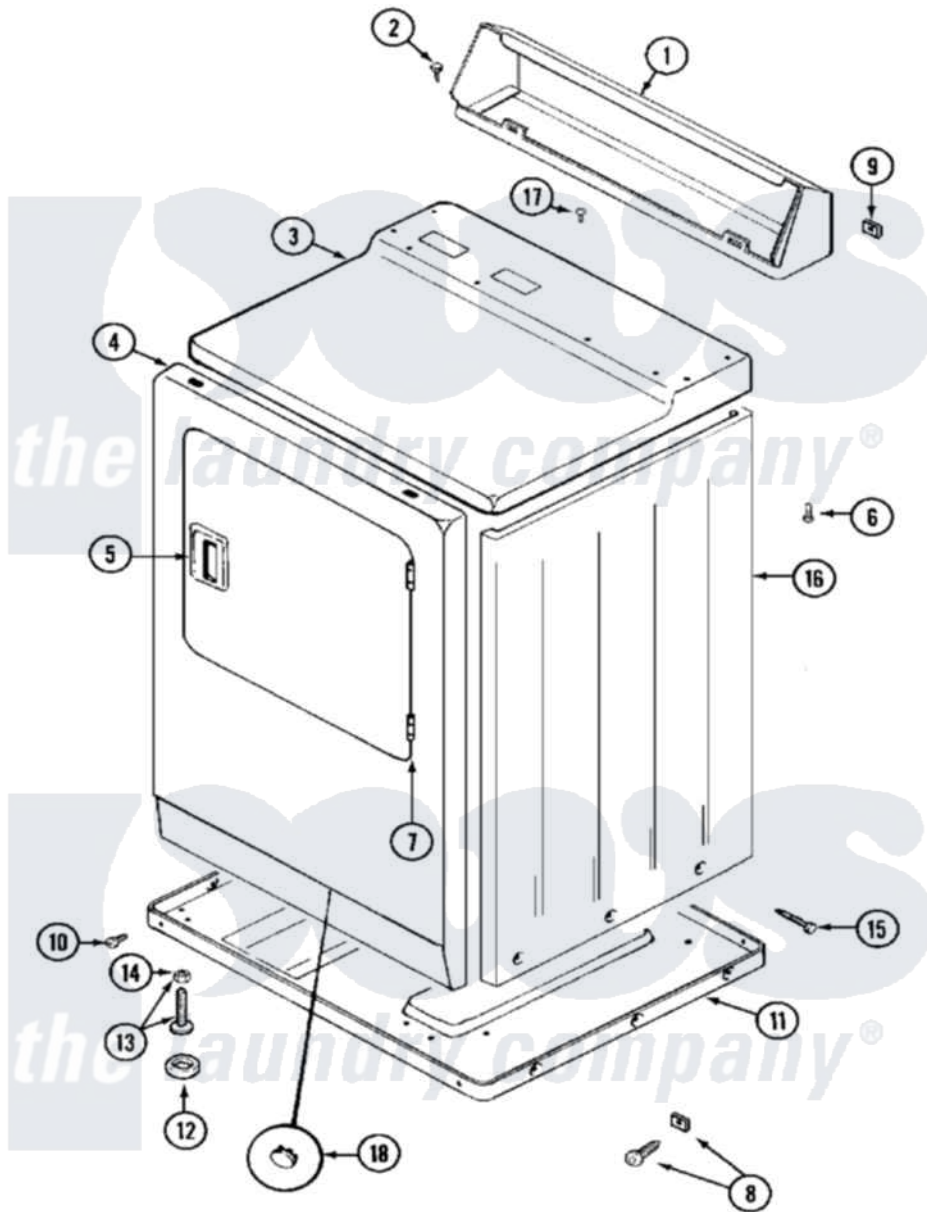

Maytag MDE12PSBEW 03 - CABINET-FRONT

Maytag Commercial Maytag MDE12PSBEW Dryer Parts Parts Diagram 03 - CABINET-FRONT
 Click on the part number to view part

Item	Original Part Number	Replaced By	Status	Part Description
001	NLA		Not Available	CONSOLE (WHT)
002	212276	W10116760		Screw
003	33001740			Cover, Top
004	33001486	98008544		Screw
"	NLA		Not Available	PANEL, FRONT (WHT)---NA
005	33001241			Handle, Door
006	214354			Screw, Top Cover To Cabnt.
007	33001230			Hinge, Door
008	22001496			Front Panel Fastener And Screw
009	215075			Fastener, Control Panel To Console
010	Y313561			Screw---NA
"	Y310632	1163839		Screw
011	Y303361		Not Available	BASE ASSY. (UPPER & LOWER)
012	Y314137			Foot, Rubber

013	Y305086		Adjustable Leg And Nut
014	Y052740	62739	Nut, Lock
015	213007		Xfor Cabinet See Cabinet, Back
016	NLA		Not Available
017	210186	3370225	CABINET (WHT) Screw
018	33001614		Not Available PLUG, FRONT PANEL (WHT)