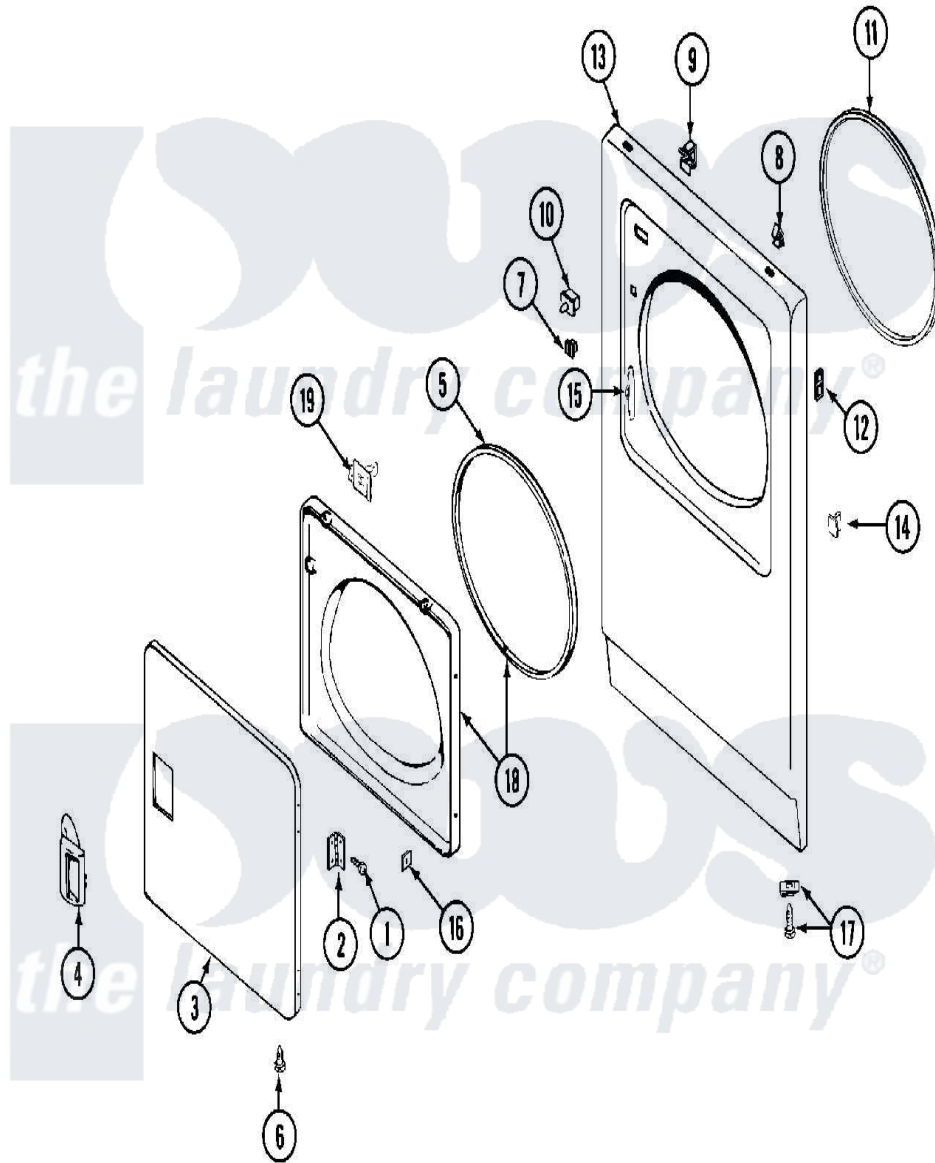

# Maytag MDE12PSBEW 04 - DOOR

Maytag [Commercial Maytag MDE12PSBEW Dryer Parts](#) Parts Diagram 04 - DOOR  
 Click on the part number to view part

Item	Original Part Number	Replaced By	Status	Part Description
001	<a href="#">Y314062</a>			Screw, Door Hinge And Panel
002	<a href="#">33001230</a>			Hinge, Door
003	<a href="#">33001240</a>			Door
004	<a href="#">33001241</a>			Handle, Door
005	<a href="#">33001131</a>			Seal, Door
006	33001132	<a href="#">33002342</a>		Plug, Sifht Hole
007	Y304578	<a href="#">LA-1003</a>		Door Catch Kit
008	<a href="#">22001650</a>			Fastener, Spring
009	<a href="#">Y310376</a>			Clip, Door Switch Harness
010	33001509	<a href="#">W10169313</a>		Switch-Dor
011	<a href="#">314937</a>			Seal, Front Panel
012	NLA		Not Available	SPEEDNUT, HINGE SCREW
"	NLA		Not Available	SCREW, PLASTIC
013	33001486	<a href="#">98008544</a>		Screw
"	NLA		Not Available	PANEL, FRONT (WHT)---NA
014	NLA		Not Available	PLUG, DOOR CATCH

015	<a href="#">33001175</a>		Cover, Hinge Hole
016	<a href="#">Y313910</a>		Clip, Door Liner To Outer Panel
017	<a href="#">22001496</a>		Front Panel Fastener And Screw
018	33001243	Not Available	PANEL, INNER DOOR (W/SEAL)
019	314944	<a href="#">33001305</a>	Strike, Door
"	<a href="#">33001305</a>		Strike, Door