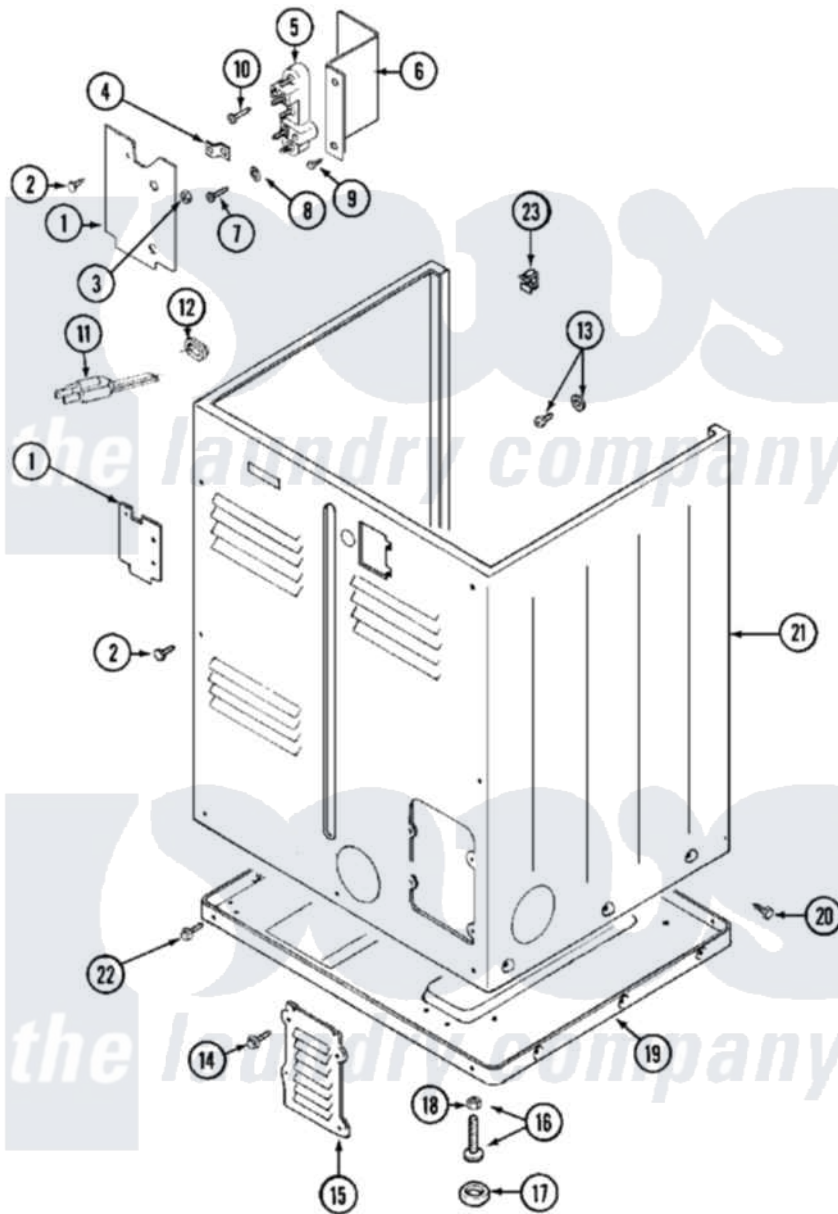

Maytag MDE12PSBEW 05 - CABINET-REAR

Maytag [Commercial Maytag MDE12PSBEW Dryer Parts](#) Parts Diagram 05 - CABINET-REAR
 Click on the part number to view part

Item	Original Part Number	Replaced By	Status	Part Description
001	Y312905		Not Available	COVER, TERMINAL
002	Y313561			Screw----NA
003	311484	112432		Nut
004	Y312184			Strap, Grounding
005	33001244			Block, Terminal
006	Y312904			Bracket, Terminal Block
007	Y312209	W10001200		Screw
008	Y311270			Washer, Terminal Block
009	Y310632	1163839		Screw
010	NLA		Not Available	SCREW, GROUND STRAP
011	22001178	22003062		Cord, Power
"	305168	33002916		Power Cord, Canadian 240V
"	33001425			Locknut, Eared For Canadian
012	211881			Grommet, Cord Part Not Used- Gas Models Only
013	NLA		Not Available	SCREW & WASHER ASSY.
014	216423	3370225		Screw

015	Y312951		Not Available	ACCESS COVER, BACK
016	Y305086			Adjustable Leg And Nut
017	Y314137			Foot, Rubber
018	Y052740	62739		Nut, Lock
019	Y303361		Not Available	BASE ASSY. (UPPER & LOWER)
020	213007			Xfor Cabinet See Cabinet, Back
021	NLA		Not Available	CABINET (WHT)
022	Y313561			Screw---NA
"	Y310632	1163839		Screw
023	Y310376			Clip, Door Switch Harness