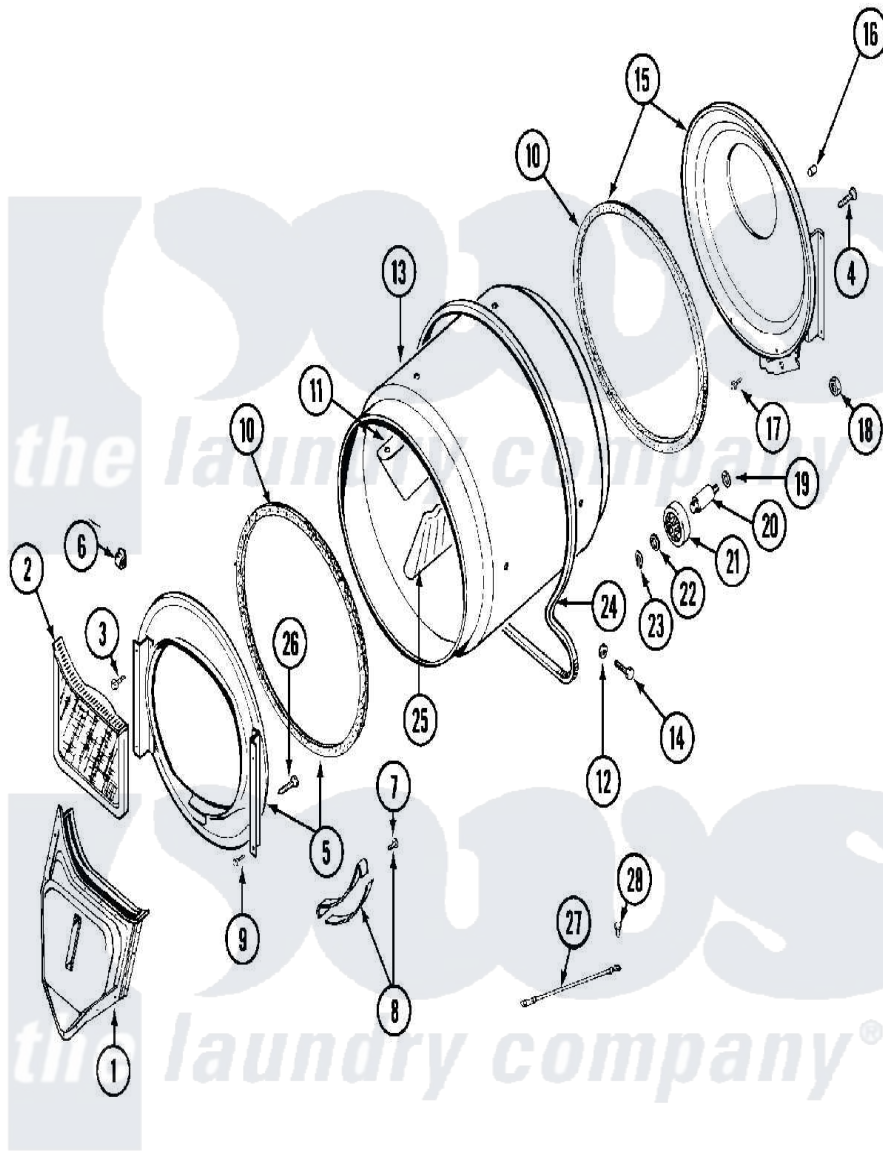

Maytag MDE12PSBEW 06 - TUMBLER

Maytag [Commercial Maytag MDE12PSBEW Dryer Parts](#) Parts Diagram 06 - TUMBLER
 Click on the part number to view part

Item	Original Part Number	Replaced By	Status	Part Description
001	33001016			Outlet Duct Assembly
002	33001170	33002970		Lint Filte
003	NLA		Not Available	SCREW, TUMBLER SUPPORT
004	Y313561			Screw---NA
005	33001179			Front, Tumbler
006	Y310376			Clip, Door Switch Harness
007	210720			Rivet, Bearing To Tumbler Frnt
008	306508			Tumbler Bearing Kit ---W
009	Y310632	1163839		Screw
010	314820			Seal, Tumbler
011	33001012			Baffle
012	314158			Washer, Baffle To Tumbler
013	33001108		Not Available	DRYER TUMBLER, W/O BAFFLES
014	Y310759			Screw, Tumbler Baffles
015	33001178			Back, Tumbler

016	NLA	Not Available	COVER, THREAD
017	Y310632	1163839	Screw
018	312538	33001443	Nut, Hex
019	Y313347	312535	Washer, Vault Mounting Brk.
020	Y312948	6-3129480	Shaft- Tumbler
021	Y303373	12001541	Drum Roller/Washer Assembly--W
022	312535		Washer, Vault Mounting Brk.
023	410233	9703438	Ring-Retr
024	Y312959		Poly "V" Belt For Tumbler
025	33001004		Baffle, Tall
026	Y314110	33002917	Screw, No.10-16
027	901220		Ground Wire
028	910343	488234	Screw 8-32 X 1/4