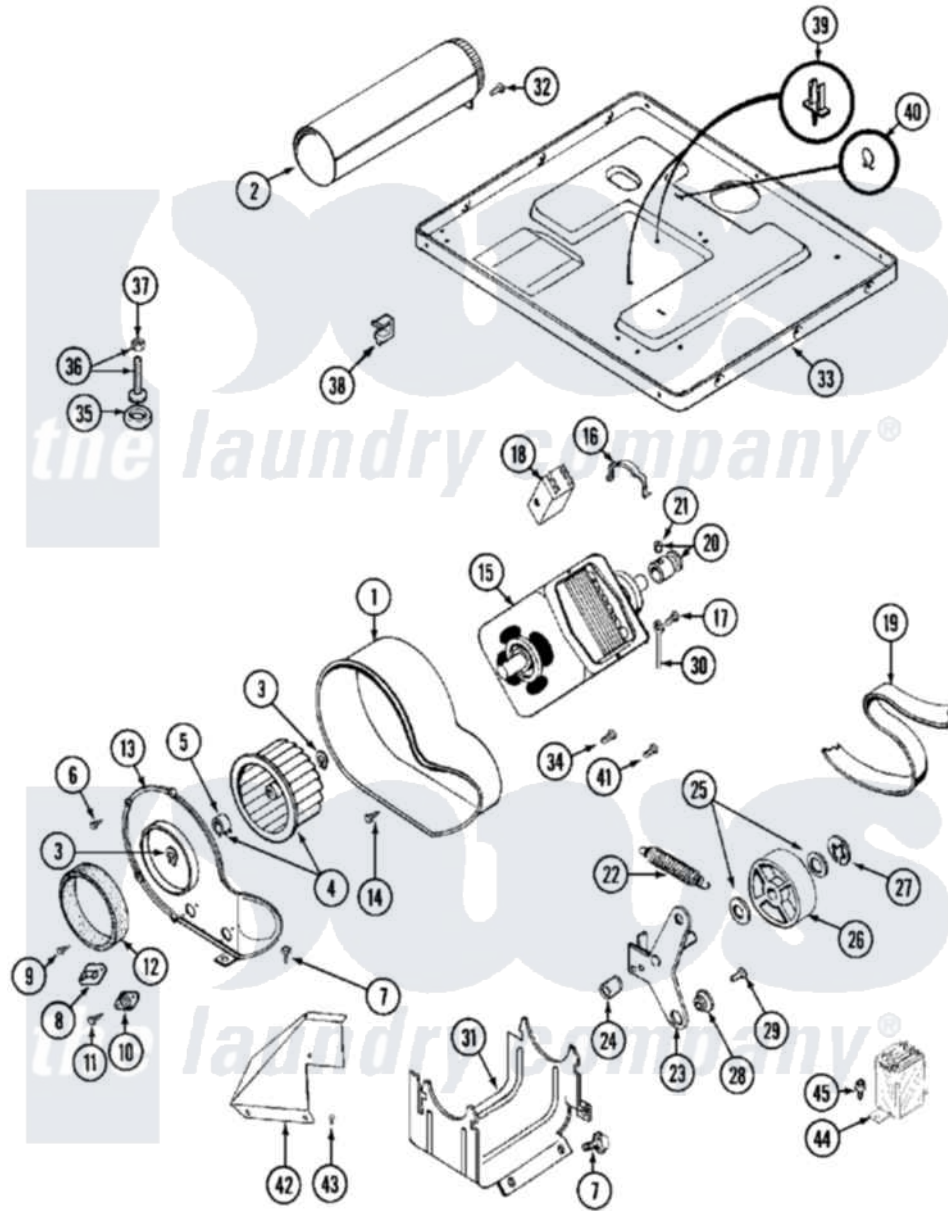

Maytag MDE12PSBEW 08 - MOTOR DRIVE

Maytag [Commercial Maytag MDE12PSBEW Dryer Parts](#) Parts Diagram 08 - MOTOR DRIVE
 Click on the part number to view part

Item	Original Part Number	Replaced By	Status	Part Description
001	Y312893			Housing, Blower
002	Y303442			EXHAUST DUCT ASSEMBLY
003	410233	9703438		Ring-Retrn
004	Y303836			Blower Wheel Assembly And Clamp
005	312967			Clamp, Blower Housing
006	Y312961	W10116751		Screw
007	Y313561			Screw---NA
008	303392			Thermostat, Cycling
"	Y303391	33303391		Thermostat, Cycling
009	211294	90767		Screw, 8A X 3/8 HeX Washer Head Tapping
010	306604			Cut-Off, Thermal Part Not Used
011	NLA		Not Available	SCREW, THERMAL CUT-OFF
012	Y312901			Seal, Housing Cover
013	314778		Not Available	COVER, BLOWER HOUSING