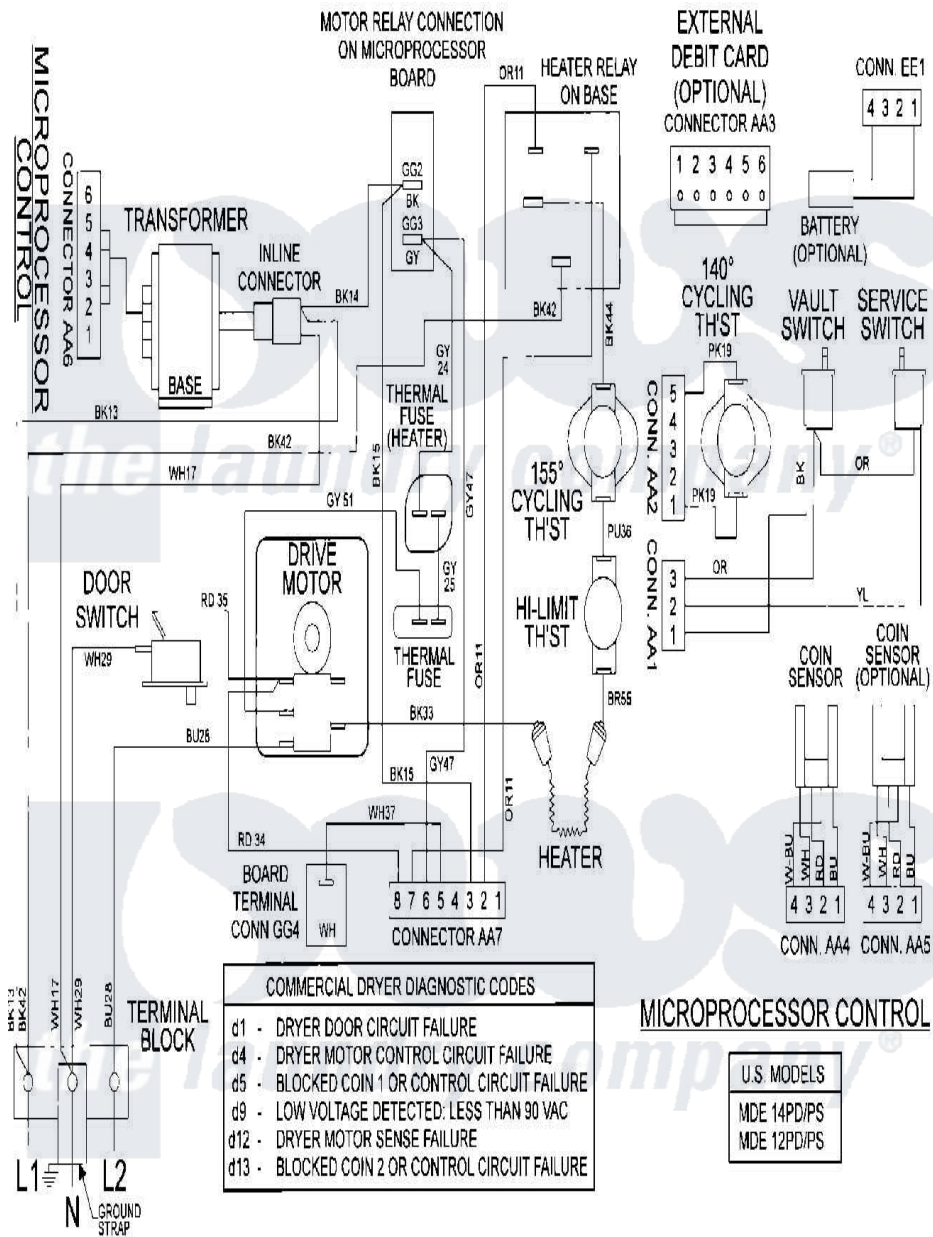

# Maytag MDE12PSBEW 09 - WIRING INFORMATION

Maytag [Commercial Maytag MDE12PSBEW Dryer Parts](#) Parts Diagram 09 - WIRING INFORMATION  
Click on the part number to view part

| Item | Original Part Number | Replaced By | Status        | Part Description   |
|------|----------------------|-------------|---------------|--------------------|
| 001  | NLA                  |             | Not Available | WIRING INFORMATION |