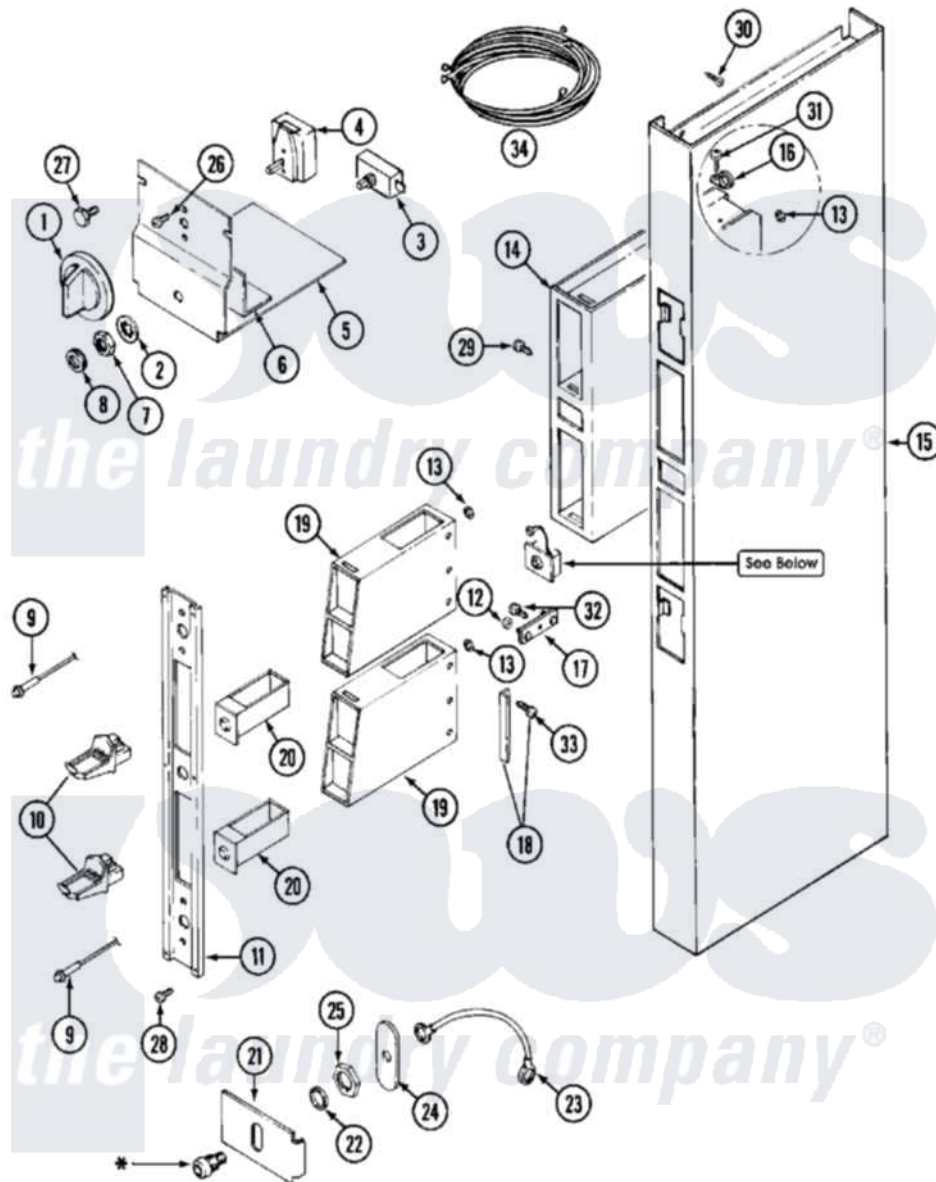

Maytag MDE13CSACL 01 - CONTROL CENTER SHROUD

* Contact your Commercial Distributor For Security Items.

Maytag [Commercial Maytag MDE13CSACL Dryer Parts](#) Parts Diagram 01 - CONTROL CENTER SHROUD
 Click on the part number to view part

Item	Original Part Number	Replaced By	Status	Part Description
001	205663			Knob For Selector Switch
002	312751			Lockwasher, Start Switch
003	306940	W10149462		Switch, Push-To-Start
004	307253			Switch, Cycle Selector
005	Y314261			Switch And Relay Bracket
006	NLA		Not Available	INSULATOR, SWITCH
007	Y312706	422617		Nut
008	Y312702			Knurled Nut, Start Switch
009	303963		Not Available	LIGHT, INDICATOR
"	NLA		Not Available	LIGHT, INDICATOR
010	NLA		Not Available	SLIDE, MAYTAG COIN
011	NLA		Not Available	PANEL, VAULT
012	Y052740	62739		Nut, Lock
013	Y313671	33001303		Grommet, Plate Hole
014	211294	90767		Screw, 8A X 3/8 HeX Washer Head Tapping
"	305534		Not Available	VAULT ASSEMBLY

"	Y313559		Screw
015	211294	90767	Screw, 8A X 3/8 HeX Washer Head Tapping
"	NLA		Not Available SHROUD, CONTROL (WHT)
"	NLA		Not Available SCREW, SHROUD
016	910768	M0280301	Tie Electr
017	22001810		Not Available STRAP, MOUNTING
018	NLA		Not Available STOP, COIN METER
019	Y307081		Coin Meter Weld Assembly
"	NLA		Not Available (ALM)
020	205423	208883	Coin Box K
"	205423L	208883	Coin Box K
021	313428		Not Available PLATE FOR LATCH
022	NLA		Not Available WASHER, LATCH
023	211168	W10139210	Screw, 8-18 X 5/16
"	Y303981		Ground Wire For Latch
024	Y313427	206637	Lock Kit
025	212328	W10139762	Hex Nut, 3/4-27
026	Y313588	488234	Screw 8-32 X 1/4
027	212276	W10116760	Screw
028	Y313424		Screw, Vault Panel
029	211294	90767	Screw, 8A X 3/8 HeX Washer Head Tapping
"	Y313559		Screw
030	213648	98165	Screw
031	211168	W10139210	Screw, 8-18 X 5/16
032	212276	W10116760	Screw
033	Y014872		Screw, Coin Meter Stop -
034	33001515		Wire Harness, Main
"	33001516		(LWR)
"	33001558		Wire Harness, Main
"	33001559		(UPR)
"	33001564		Wire Harness, Main
"	33001565		(LWR)