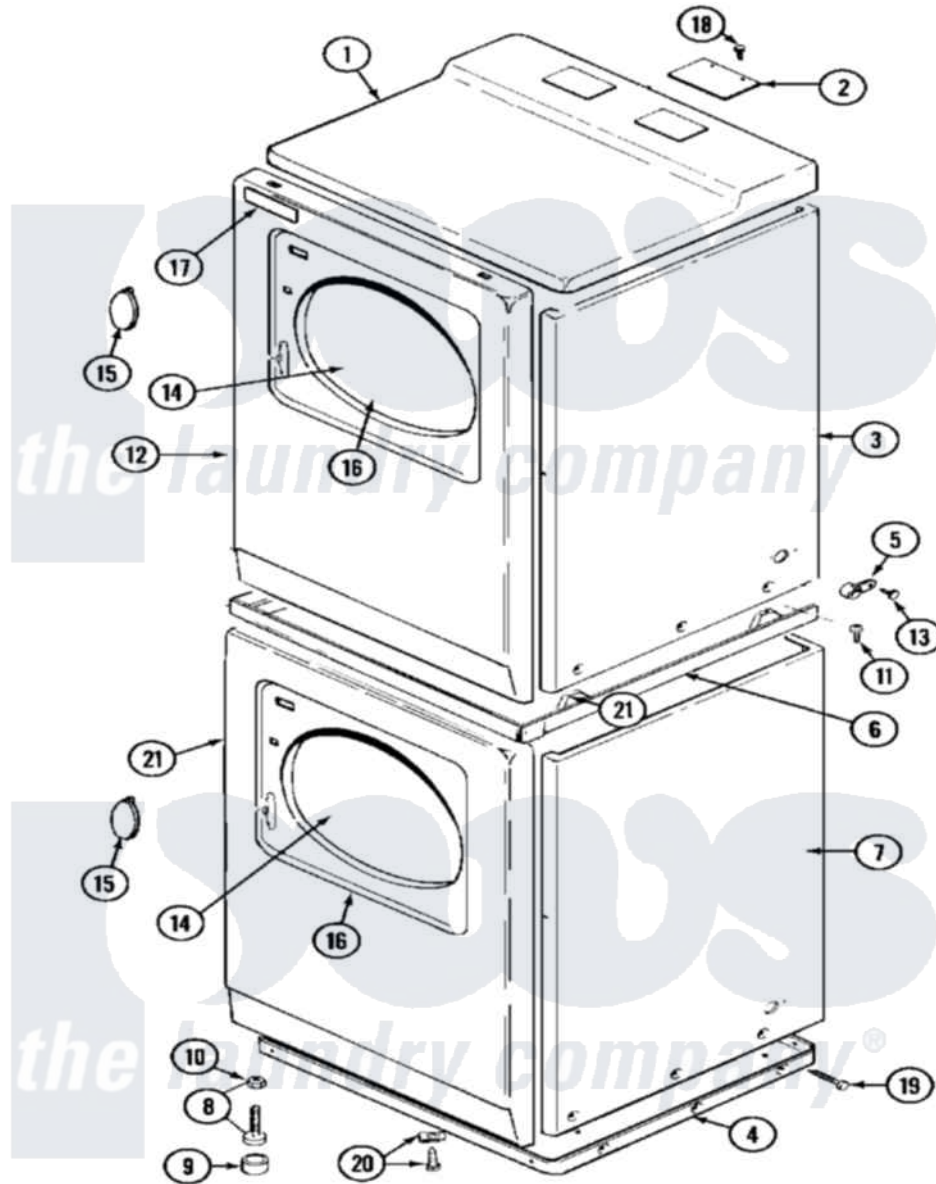

Maytag MDE13CSACL 03 - FRONT

Maytag [Commercial Maytag MDE13CSACL Dryer Parts](#) Parts Diagram 03 - FRONT
 Click on the part number to view part

Item	Original Part Number	Replaced By	Status	Part Description
001	33001703	33001740		Cover, Top
"	NLA		Not Available	COVER, TOP (WHT)
002	NLA		Not Available	PLATE, COVER
003	NLA		Not Available	CABINET (UPR-ALM)
004	306530		Not Available	BASE ASSEMBLY (LOWER)
005	910768	M0280301		Tie Electr
006	33001302			(WHT)
"	911050	4312464		Screw
"	NLA		Not Available	SPACER ASSEMBLY (ALM)
"	Y310632	1163839		Screw
007	NLA		Not Available	CABINET (LWR-ALM)
008	Y302699	22003428		Leg, Adjustable
009	210684			Foot, Adjustable Leg
010	210385			Lock Nut For Adjustable Leg
011	314663	214354		Screw, Top Cover To Cabnt.
012	33001486	98008544		Screw

"	NLA	Not Available	PANEL, FRONT (WHT)---NA
013	211168	W10139210	Screw, 8-18 X 5/16
014	33001203	Not Available	PANEL, CLEAR INNER (W/SEAL)
015	314939		Handle, Door
"	314974		Handle, Door
016	314967	Not Available	DOOR W/WINDOW OUTER HALF (WHT)
"	NLA	Not Available	(ALM)
017	33001711	33002936	Medallion-
018	Y313559		Screw
019	213007		Xfor Cabinet See Cabinet, Back
020	22001496		Front Panel Fastener And Screw
021	310933	33002194	Nut, Speed