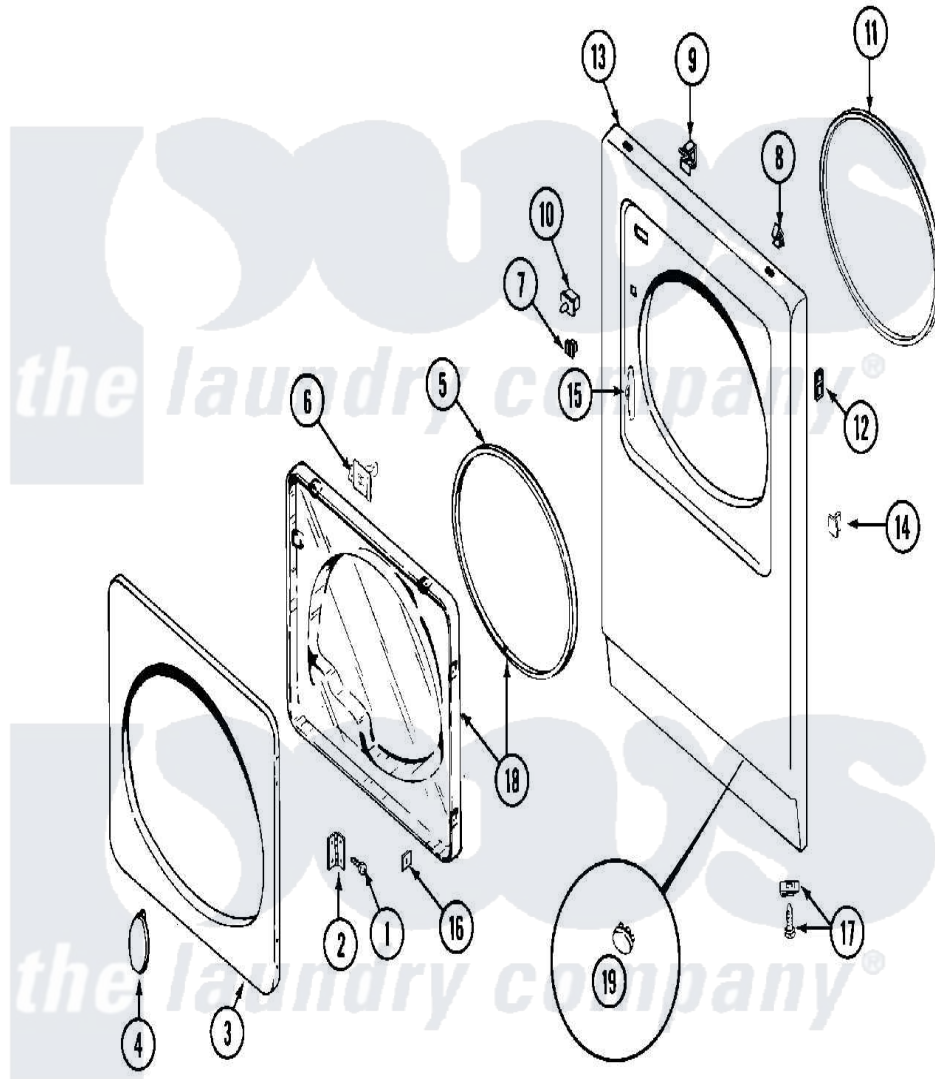

# Maytag MDE13CSACL 04 - DOOR

Maytag [Commercial Maytag MDE13CSACL Dryer Parts](#) Parts Diagram 04 - DOOR  
 Click on the part number to view part

Item	Original Part Number	Replaced By	Status	Part Description
001	<a href="#">Y314062</a>			Screw, Door Hinge And Panel
002	<a href="#">33001230</a>			Hinge, Door
003	314967		Not Available	DOOR W/WINDOW OUTER HALF (WHT)
"	NLA		Not Available	(ALM)
004	<a href="#">314939</a>			Handle, Door
"	<a href="#">314974</a>			Handle, Door
005	<a href="#">33001192</a>			Seal, Door
006	<a href="#">33001305</a>			Strike, Door
007	Y304578	<a href="#">LA-1003</a>		Door Catch Kit
008	212982	<a href="#">22001650</a>		Fastener, Spring
009	<a href="#">Y310376</a>			Clip, Door Switch Harness
010	33001509	<a href="#">W10169313</a>		Switch-Dor
011	<a href="#">314937</a>			Seal, Front Panel
012	NLA		Not Available	SPEEDNUT, HINGE SCREW
"	NLA		Not Available	SCREW, PLASTIC
013	33001486	<a href="#">98008544</a>		Screw

"	NLA	Not Available	PANEL, FRONT (WHT)---NA
014	NLA	Not Available	PLUG, DOOR CATCH
015	<a href="#">33001175</a>		Cover, Hinge Hole
"	<a href="#">33001176</a>		Cover, Hinge Hole
016	<a href="#">Y313910</a>		Clip, Door Liner To Outer Panel
017	<a href="#">22001496</a>		Front Panel Fastener And Screw
018	33001203	Not Available	PANEL, CLEAR INNER (W/SEAL)
019	33001614	Not Available	PLUG, FRONT PANEL (WHT)
"	33001615	Not Available	PLUG, FRONT PANEL (ALM)