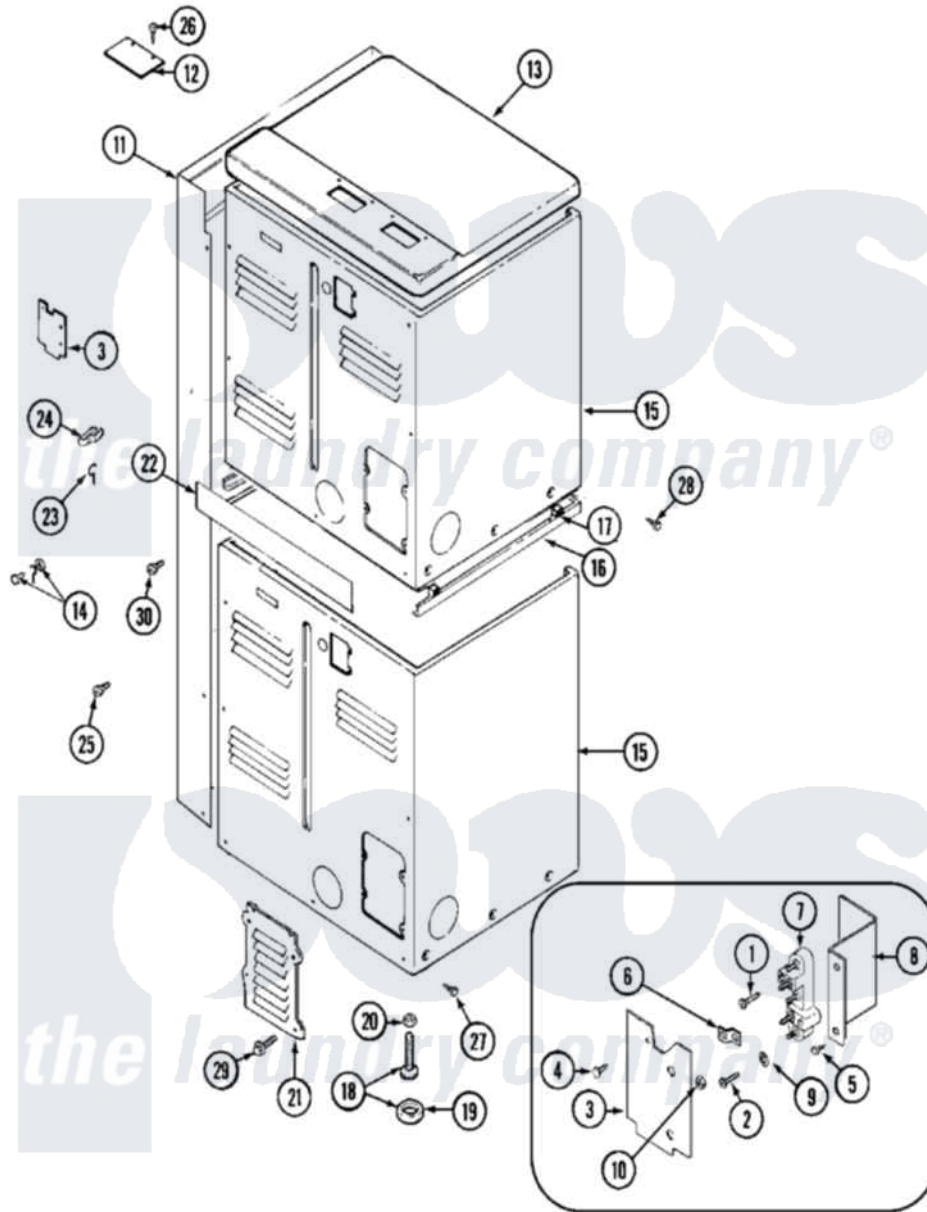

Maytag MDE13CSACL 05 - REAR

Maytag Commercial Maytag MDE13CSACL Dryer Parts Parts Diagram 05 - REAR
 Click on the part number to view part

Item	Original Part Number	Replaced By	Status	Part Description
001	NLA		Not Available	SCREW, GROUND STRAP
002	Y310632	1163839		Screw
003	Y312905		Not Available	COVER, TERMINAL
004	Y313561			Screw----NA
005	Y312209	W10001200		Screw
006	Y312184			Strap, Grounding
007	33001244			Block, Terminal
008	Y312904			Bracket, Terminal Block
009	311093			Washer, Terminal Connection
"	Y311270			Washer, Terminal Block
010	311484	112432		Nut
011	NLA		Not Available	SHROUD, CONTROL (WHT)
012	NLA		Not Available	PLATE, TOP COVER
013	33001703	33001740		Cover, Top
"	NLA		Not Available	COVER, TOP (WHT)
014	NLA		Not Available	SCREW & WASHER ASSEMBLY

015	NLA		Not Available	CABINET (UPR-ALM)
"	Y310632	1163839		Screw
016	33001302			(WHT)
"	NLA		Not Available	SPACER ASSEMBLY (ALM)
017	310933	33002194		Nut, Speed
018	Y302699	22003428		Leg, Adjustable
019	210684			Foot, Adjustable Leg
020	210385			Lock Nut For Adjustable Leg
021	Y312951		Not Available	ACCESS COVER, BACK
022	NLA		Not Available	STRIP, FILLER
023	311155			Ground Wire And Clamp
024	301548			Clamp, Ground Wire
025	NLA		Not Available	SCREW, SHROUD
026	Y313559			Screw
027	213007			Xfor Cabinet See Cabinet, Back
028	NLA		Not Available	SCREW, SPACER ASSEMBLY
"	Y310632	1163839		Screw
029	216423	3370225		Screw
030	Y313561			Screw----NA
"	Y310632	1163839		Screw