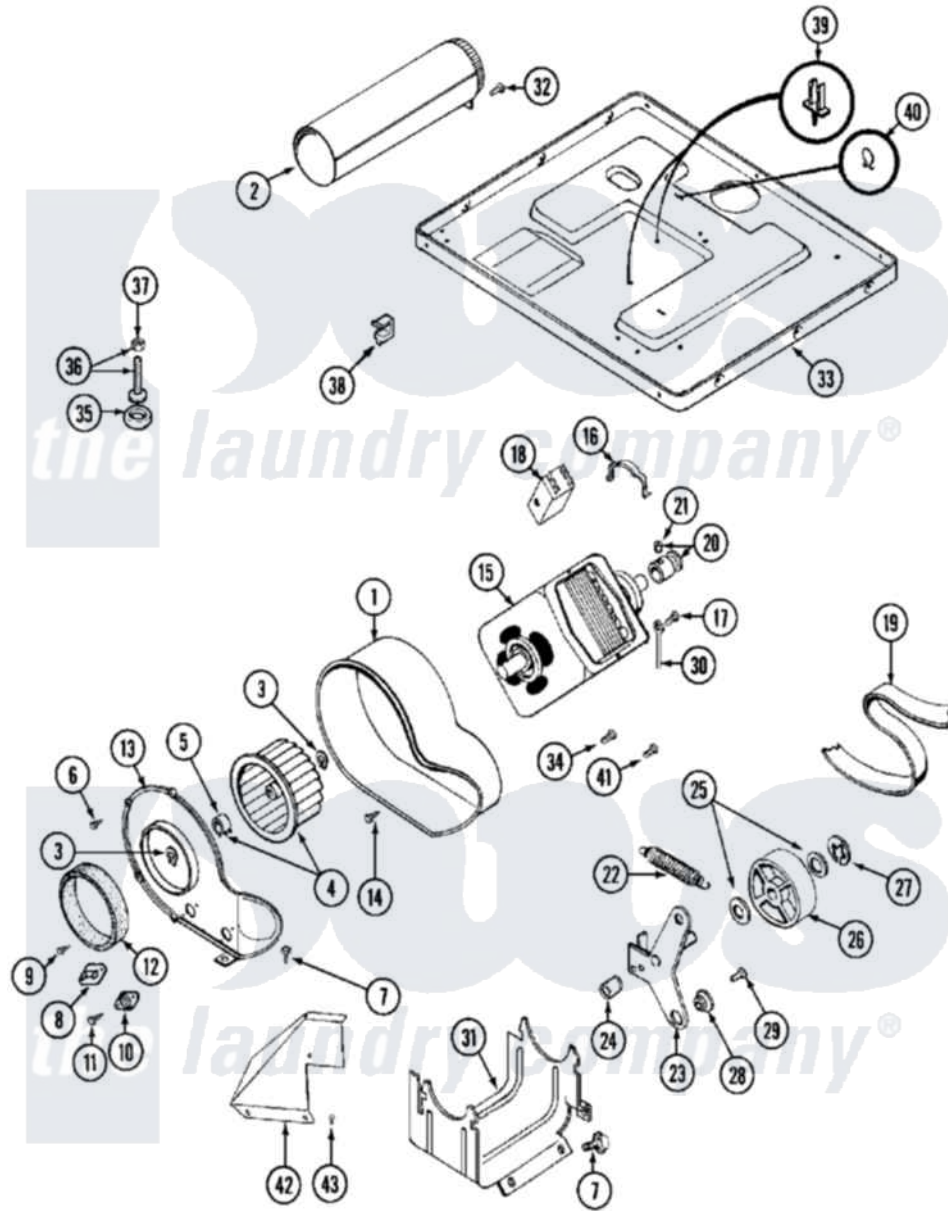

Maytag MDE13CSACL 08 - MOTOR DRIVE

Maytag [Commercial Maytag MDE13CSACL Dryer Parts](#) Parts Diagram 08 - MOTOR DRIVE
 Click on the part number to view part

Item	Original Part Number	Replaced By	Status	Part Description
001	Y312893			Housing, Blower
002	Y303442			EXHAUST DUCT ASSEMBLY
003	410233	9703438		Ring-Retrn
004	Y303836			Blower Wheel Assembly And Clamp
005	312967			Clamp, Blower Housing
006	Y312961	W10116751		Screw
007	Y313561			Screw---NA
008	303392			Thermostat, Cycling
"	306967			Thermostat, Multi-Temp Part Not Used Mde26ct-MN Only
"	33001306			Wire Harness, Thermostats
"	Y303225			Thermostat, Permanent Press
009	211294	90767		Screw, 8A X 3/8 HeX Washer Head Tapping
010	306604			Cut-Off, Thermal Part Not Used
011	NLA		Not Available	SCREW, THERMAL CUT-OFF