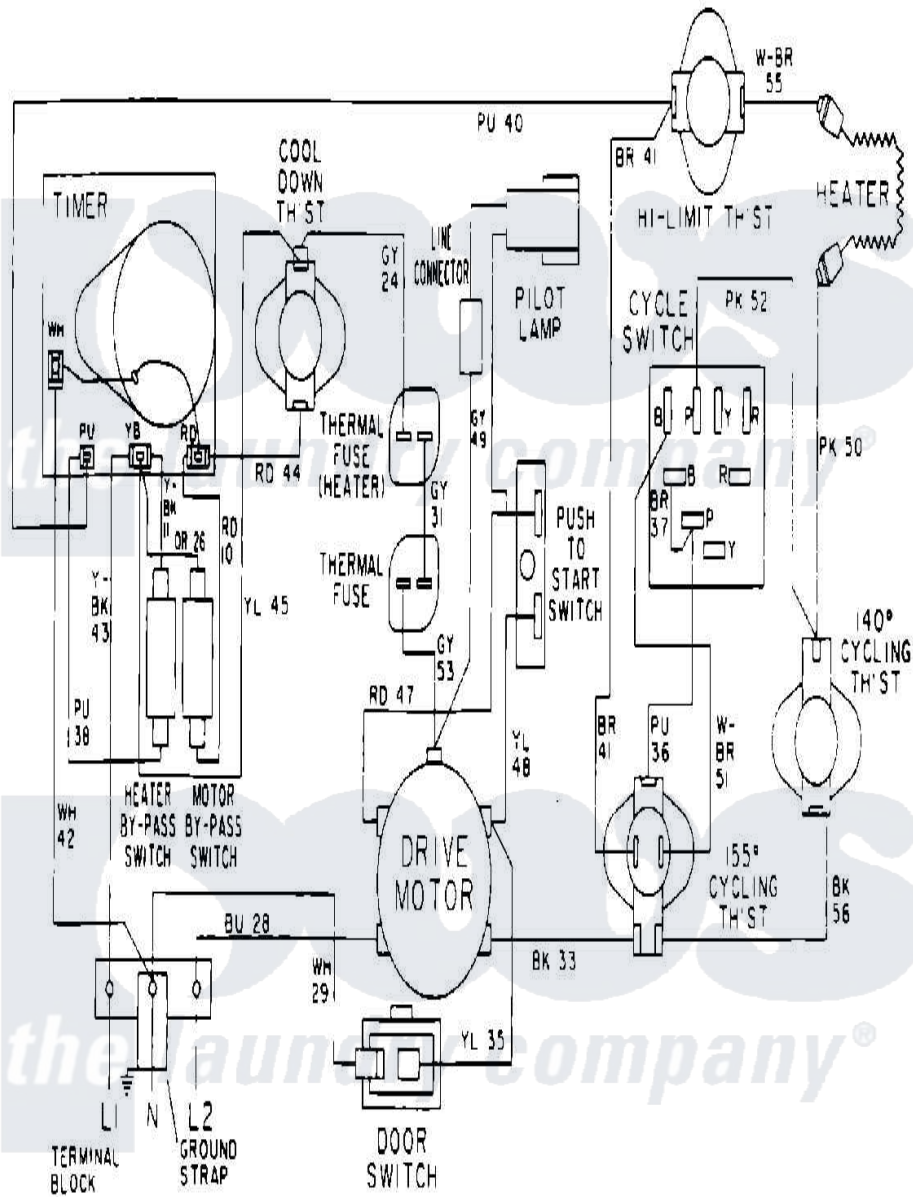

Maytag MDE13CSACL 09 - WIRING INFORMATION

Maytag Commercial Maytag MDE13CSACL Dryer Parts Parts Diagram 09 - WIRING INFORMATION
 Click on the part number to view part

Item	Original Part Number	Replaced By	Status	Part Description
001	NLA		Not Available	WIRING INFORMATION