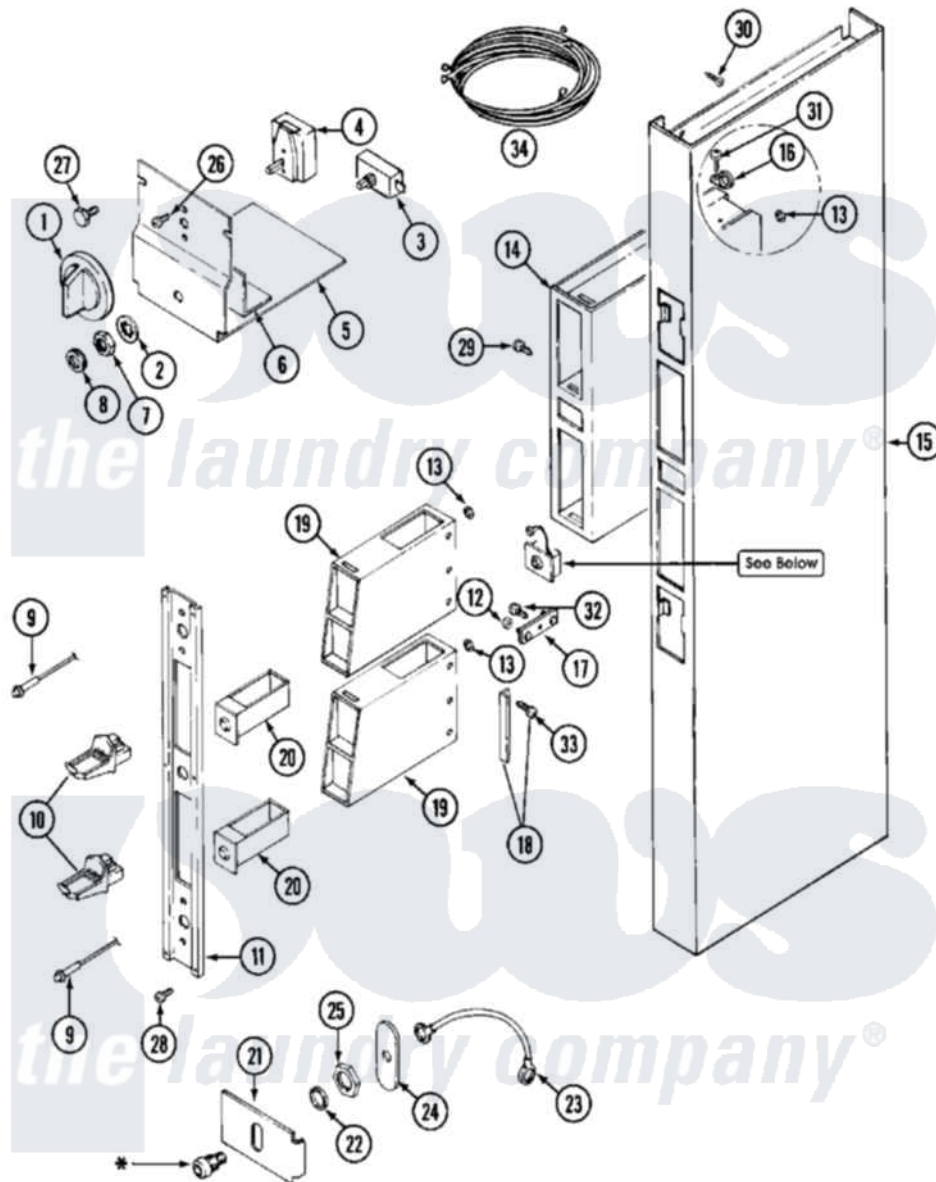

Maytag MDE13CSACW 01 - CONTROL CENTER SHROUD

* Contact your Commercial Distributor For Security Items.

Maytag [Commercial Maytag MDE13CSACW Dryer Parts](#) Parts Diagram 01 - CONTROL CENTER SHROUD
 Click on the part number to view part

| Item | Original Part Number | Replaced By | Status | Part Description |
|------|-------------------------|---------------------------|---------------|-----------------------------------------|
| 001 | 205663 | | | Knob For Selector Switch |
| 002 | 312751 | | | Lockwasher, Start Switch |
| 003 | 306940 | W10149462 | | Switch, Push-To-Start |
| 004 | 307253 | | | Switch, Cycle Selector |
| 005 | Y314261 | | | Switch And Relay Bracket |
| 006 | NLA | | Not Available | INSULATOR, SWITCH |
| 007 | Y312706 | 422617 | | Nut |
| 008 | Y312702 | | | Knurled Nut, Start Switch |
| 009 | 303963 | | Not Available | LIGHT, INDICATOR |
| " | NLA | | Not Available | LIGHT, INDICATOR |
| 010 | NLA | | Not Available | SLIDE, MAYTAG COIN |
| 011 | NLA | | Not Available | PANEL, VAULT |
| 012 | Y052740 | 62739 | | Nut, Lock |
| 013 | Y313671 | 33001303 | | Grommet, Plate Hole |
| 014 | 211294 | 90767 | | Screw, 8A X 3/8 HeX Washer Head Tapping |
| " | 305534 | | Not Available | VAULT ASSEMBLY |