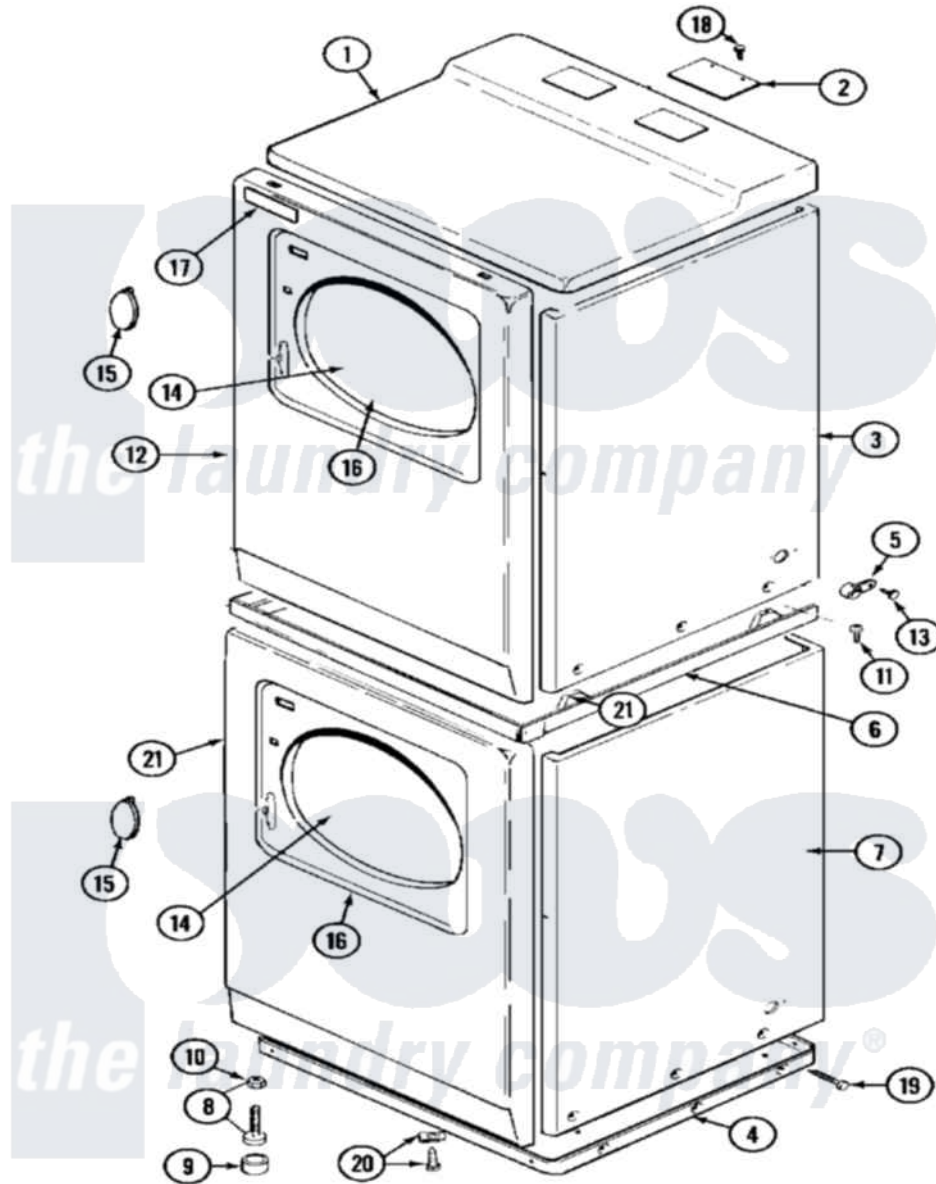

Maytag MDE13CSACW 03 - FRONT

Maytag Commercial Maytag MDE13CSACW Dryer Parts Parts Diagram 03 - FRONT
 Click on the part number to view part

Item	Original Part Number	Replaced By	Status	Part Description
001	33001703	33001740		Cover, Top
"	NLA		Not Available	COVER, TOP (WHT)
002	NLA		Not Available	PLATE, COVER
003	NLA		Not Available	CABINET (UPR-ALM)
004	306530		Not Available	BASE ASSEMBLY (LOWER)
005	910768	M0280301		Tie Electr
006	33001302			(WHT)
"	911050	4312464		Screw
"	NLA		Not Available	SPACER ASSEMBLY (ALM)
"	Y310632	1163839		Screw
007	NLA		Not Available	CABINET (LWR-ALM)
008	Y302699	22003428		Leg, Adjustable
009	210684			Foot, Adjustable Leg
010	210385			Lock Nut For Adjustable Leg
011	314663	214354		Screw, Top Cover To Cabnt.
012	33001486	98008544		Screw

"	NLA	Not Available	PANEL, FRONT (WHT)---NA
013	211168	W10139210	Screw, 8-18 X 5/16
014	33001203	Not Available	PANEL, CLEAR INNER (W/SEAL)
015	314939		Handle, Door
"	314974		Handle, Door
016	314967	Not Available	DOOR W/WINDOW OUTER HALF (WHT)
"	NLA	Not Available	(ALM)
017	33001711	33002936	Medallion-
018	Y313559		Screw
019	213007		Xfor Cabinet See Cabinet, Back
020	22001496		Front Panel Fastener And Screw
021	310933	33002194	Nut, Speed