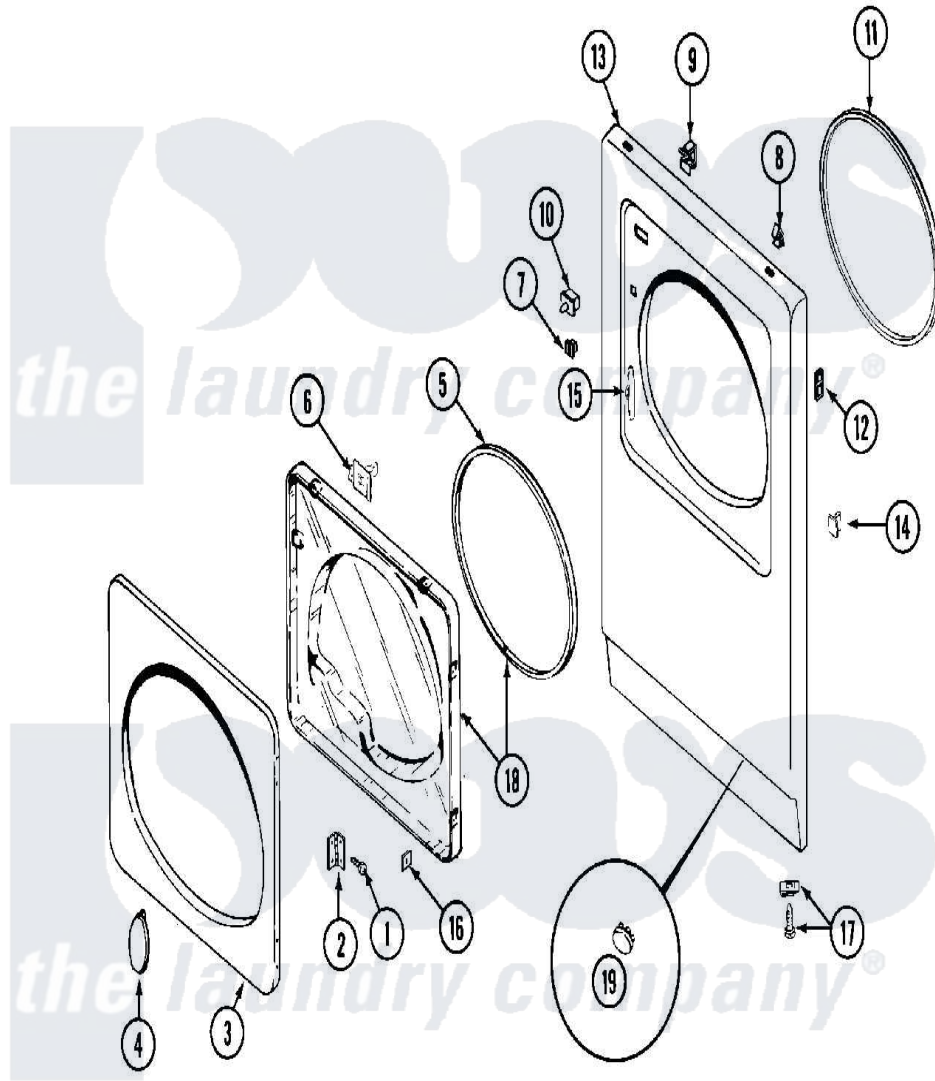

Maytag MDE13CSACW 04 - DOOR

Maytag [Commercial Maytag MDE13CSACW Dryer Parts](#) Parts Diagram 04 - DOOR
 Click on the part number to view part

Item	Original Part Number	Replaced By	Status	Part Description
001	Y314062			Screw, Door Hinge And Panel
002	33001230			Hinge, Door
003	314967		Not Available	DOOR W/WINDOW OUTER HALF (WHT)
"	NLA		Not Available	(ALM)
004	314939			Handle, Door
"	314974			Handle, Door
005	33001192			Seal, Door
006	33001305			Strike, Door
007	Y304578	LA-1003		Door Catch Kit
008	212982	22001650		Fastener, Spring
009	Y310376			Clip, Door Switch Harness
010	33001509	W10169313		Switch-Dor
011	314937			Seal, Front Panel
012	NLA		Not Available	SPEEDNUT, HINGE SCREW
"	NLA		Not Available	SCREW, PLASTIC
013	33001486	98008544		Screw

"	NLA	Not Available	PANEL, FRONT (WHT)---NA
014	NLA	Not Available	PLUG, DOOR CATCH
015	33001175		Cover, Hinge Hole
"	33001176		Cover, Hinge Hole
016	Y313910		Clip, Door Liner To Outer Panel
017	22001496		Front Panel Fastener And Screw
018	33001203	Not Available	PANEL, CLEAR INNER (W/SEAL)
019	33001614	Not Available	PLUG, FRONT PANEL (WHT)
"	33001615	Not Available	PLUG, FRONT PANEL (ALM)