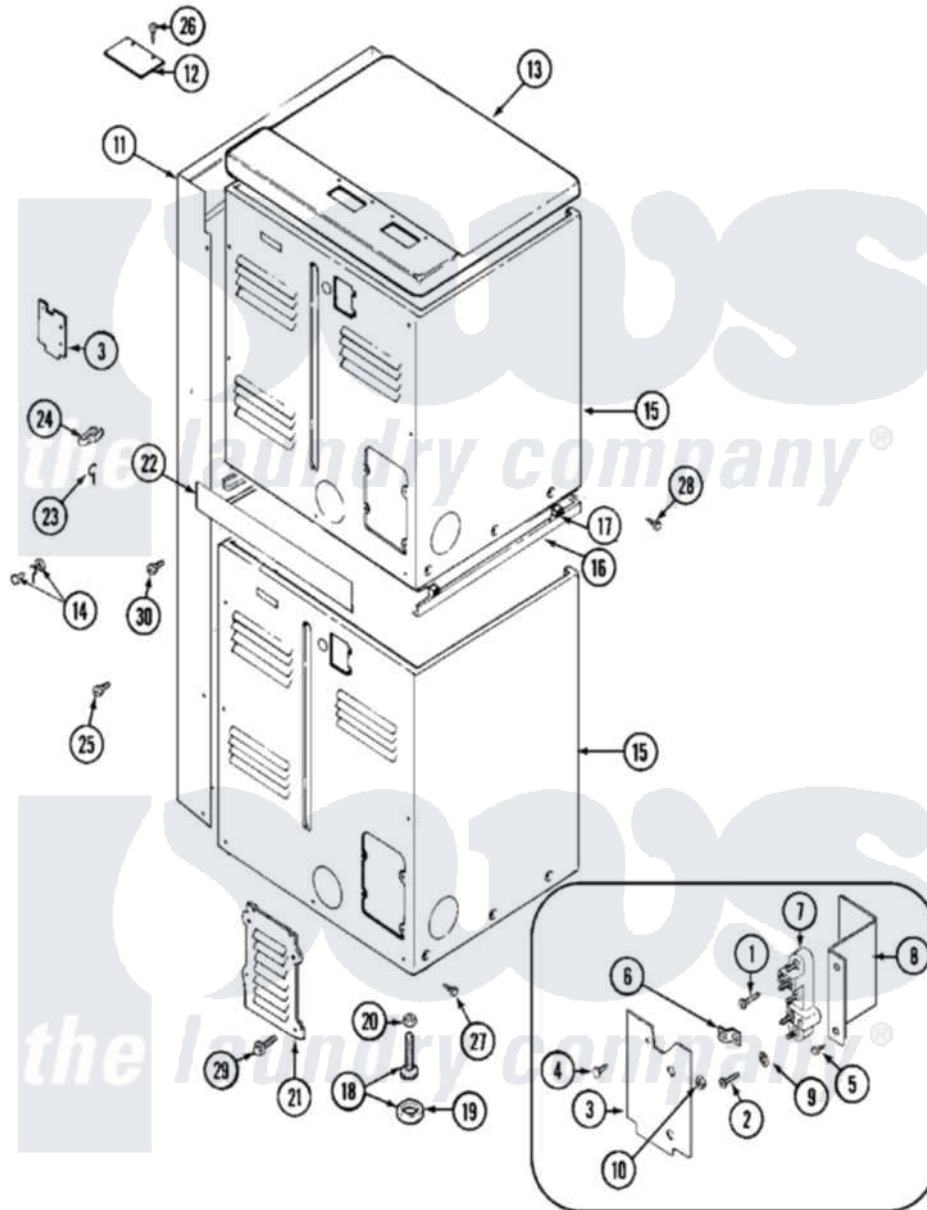

Maytag MDE13CSACW 05 - REAR

Maytag [Commercial Maytag MDE13CSACW Dryer Parts](#) Parts Diagram 05 - REAR

[Click on the part number to view part](#)

Item	Original Part Number	Replaced By	Status	Part Description
001	NLA		Not Available	SCREW, GROUND STRAP
002	Y310632	1163839		Screw
003	Y312905		Not Available	COVER, TERMINAL
004	Y313561			Screw----NA
005	Y312209	W10001200		Screw
006	Y312184			Strap, Grounding
007	33001244			Block, Terminal
008	Y312904			Bracket, Terminal Block
009	311093			Washer, Terminal Connection
"	Y311270			Washer, Terminal Block
010	311484	112432		Nut
011	NLA		Not Available	SHROUD, CONTROL (WHT)
012	NLA		Not Available	PLATE, TOP COVER
013	33001703	33001740		Cover, Top
"	NLA		Not Available	COVER, TOP (WHT)
014	NLA		Not Available	SCREW & WASHER ASSEMBLY

015	NLA		Not Available	CABINET (UPR-ALM)
"	Y310632	1163839		Screw
016	33001302			(WHT)
"	NLA		Not Available	SPACER ASSEMBLY (ALM)
017	310933	33002194		Nut, Speed
018	Y302699	22003428		Leg, Adjustable
019	210684			Foot, Adjustable Leg
020	210385			Lock Nut For Adjustable Leg
021	Y312951		Not Available	ACCESS COVER, BACK
022	NLA		Not Available	STRIP, FILLER
023	311155			Ground Wire And Clamp
024	301548			Clamp, Ground Wire
025	NLA		Not Available	SCREW, SHROUD
026	Y313559			Screw
027	213007			Xfor Cabinet See Cabinet, Back
028	NLA		Not Available	SCREW, SPACER ASSEMBLY
"	Y310632	1163839		Screw
029	216423	3370225		Screw
030	Y313561			Screw----NA
"	Y310632	1163839		Screw