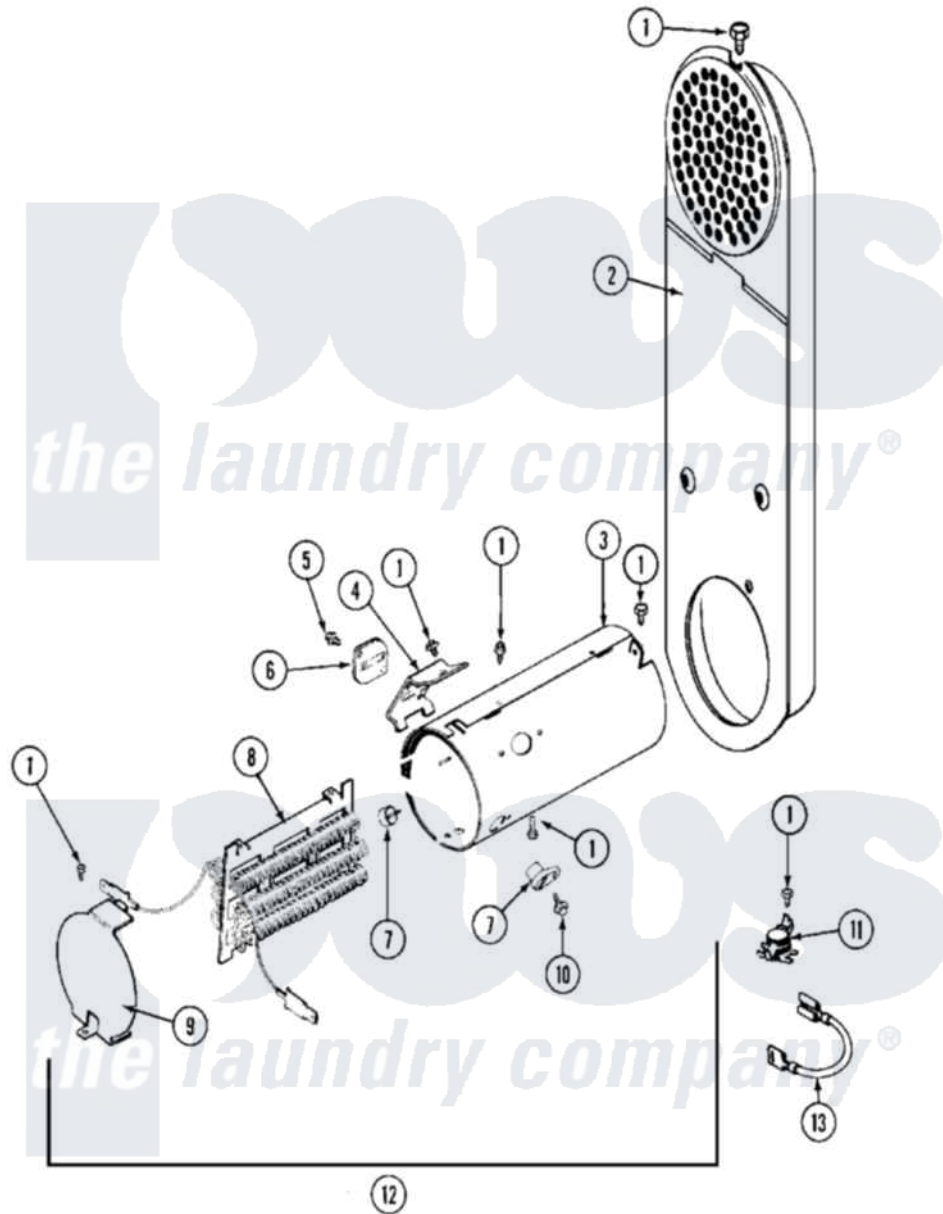

Maytag MDE13CSACW 07 - HEATER

Maytag [Commercial Maytag MDE13CSACW Dryer Parts](#) Parts Diagram 07 - HEATER
 Click on the part number to view part

Item	Original Part Number	Replaced By	Status	Part Description
001	211294	90767		Screw, 8A X 3/8 HeX Washer Head Tapping
002	308503		Not Available	INLET DUCT ASSEMBLY
003	314995			Enclosure, Heater
004	315346			Bracket, Thermal Fuse
005	NLA		Not Available	SCREW, THERMAL FUSE
006	307473			Fuse, Thermal
007	314998			Insulator, Terminal
008	308614			Heater Sub-Assembly
"	Y308612			Heater Sub-Assembly
"	Y308613	W10116747		Heater
"	Y308615			Heater Sub-Assembly
009	314999			Shield, Radiant
010	NLA		Not Available	SCREW, TERMINAL INSULATOR
011	303396			Thermostat, Hi-Limit
012	307178			Heater Assembly

"	307179	Heater Assembly
013	Y307173	Wire, Jumper
014	Y308590	W10116795 Heater