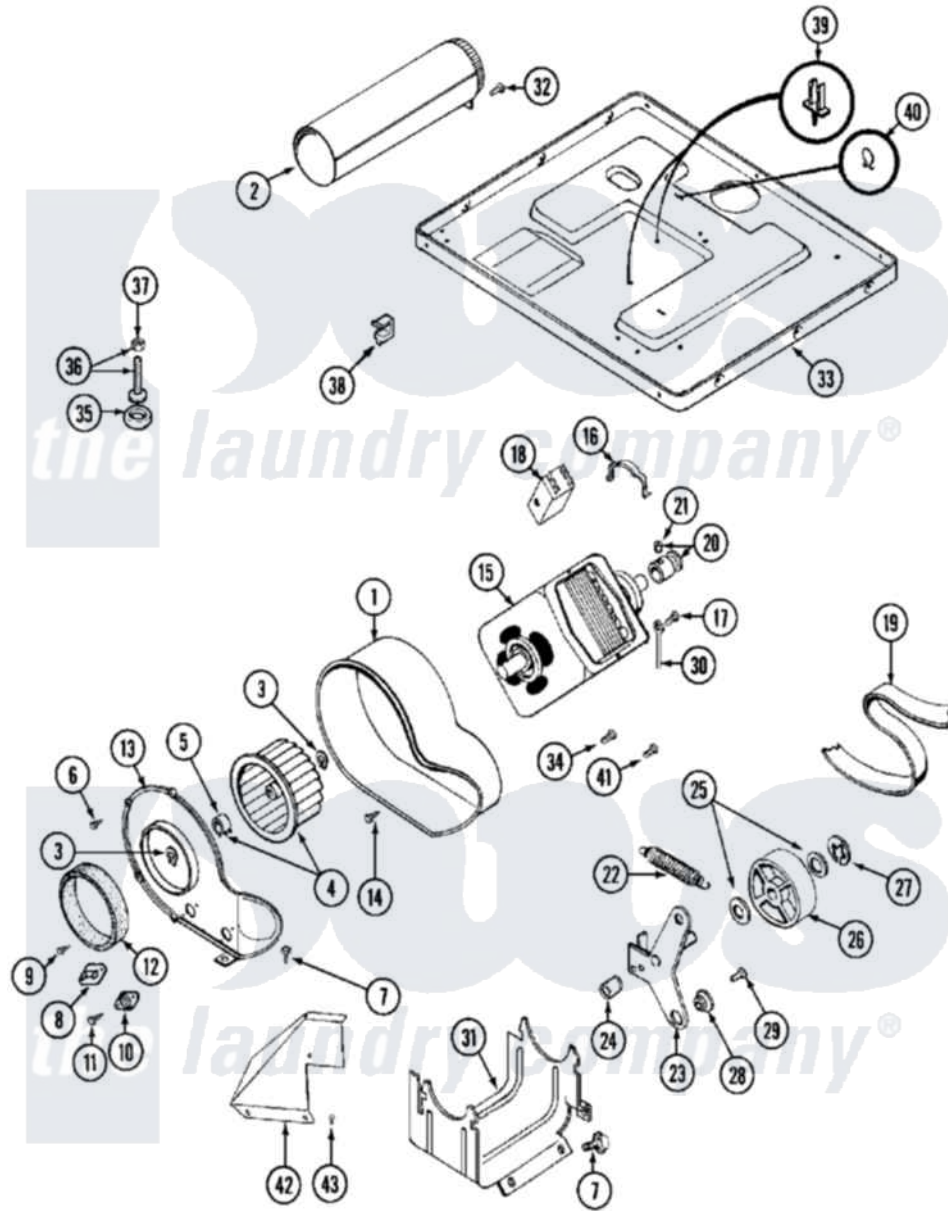

Maytag MDE13CSACW 08 - MOTOR DRIVE

Maytag Commercial Maytag MDE13CSACW Dryer Parts Parts Diagram 08 - MOTOR DRIVE
 Click on the part number to view part

Item	Original Part Number	Replaced By	Status	Part Description
001	Y312893			Housing, Blower
002	Y303442			EXHAUST DUCT ASSEMBLY
003	410233	9703438		Ring-Retrn
004	Y303836			Blower Wheel Assembly And Clamp
005	312967			Clamp, Blower Housing
006	Y312961	W10116751		Screw
007	Y313561			Screw---NA
008	303392			Thermostat, Cycling
"	306967			Thermostat, Multi-Temp Part Not Used Mde26ct-MN Only
"	33001306			Wire Harness, Thermostats
"	Y303225			Thermostat, Permanent Press
009	211294	90767		Screw, 8A X 3/8 HeX Washer Head Tapping
010	306604			Cut-Off, Thermal Part Not Used
011	NLA		Not Available	SCREW, THERMAL CUT-OFF