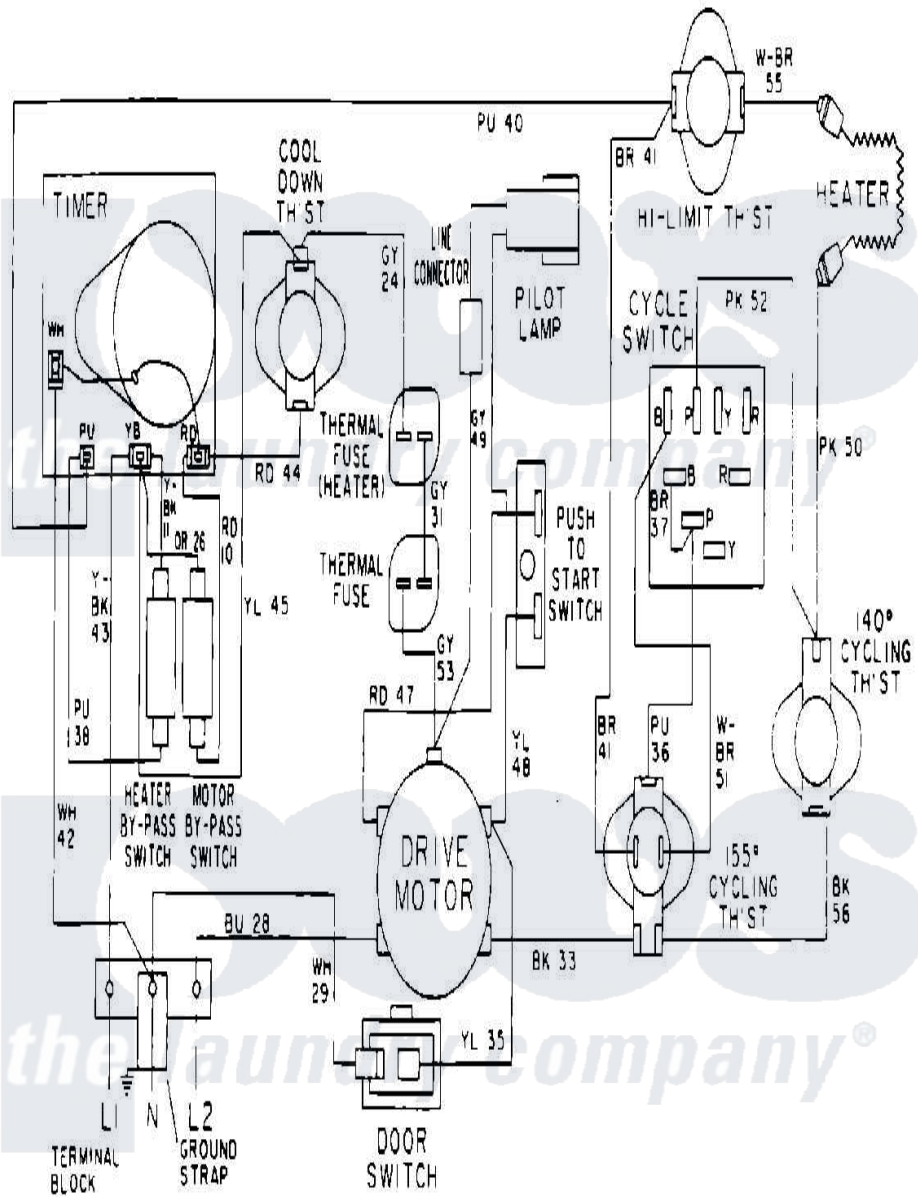

Maytag MDE13CSACW 09 - WIRING INFORMATION

Maytag [Commercial Maytag MDE13CSACW Dryer Parts](#) Parts Diagram 09 - WIRING INFORMATION
 Click on the part number to view part

Item	Original Part Number	Replaced By	Status	Part Description
001	NLA		Not Available	WIRING INFORMATION