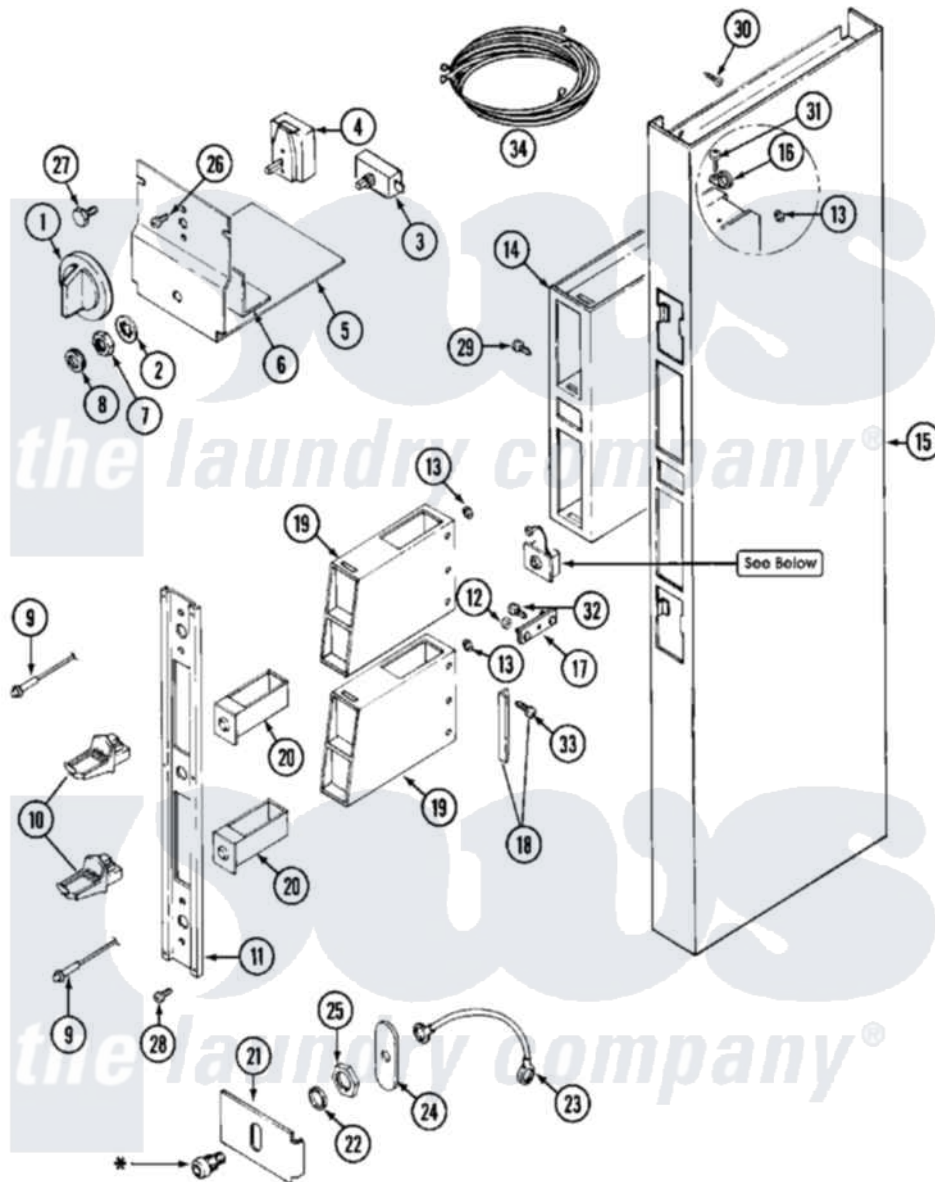

# Maytag MDE13CSAGW 01 - CONTROL CENTER SHROUD

\* Contact your Commercial Distributor For Security Items.

Maytag [Commercial Maytag MDE13CSAGW Dryer Parts](#) Parts Diagram 01 - CONTROL CENTER SHROUD  
 Click on the part number to view part

Item	Original Part Number	Replaced By	Status	Part Description
001	<a href="#">205663</a>			Knob For Selector Switch
002	<a href="#">312751</a>			Lockwasher, Start Switch
003	306940	<a href="#">W10149462</a>		Switch, Push-To-Start
004	<a href="#">307253</a>			Switch, Cycle Selector
005	<a href="#">Y314261</a>			Switch And Relay Bracket
006	NLA		Not Available	INSULATOR, SWITCH
007	Y312706	<a href="#">422617</a>		Nut
008	<a href="#">Y312702</a>			Knurled Nut, Start Switch
009	303963		Not Available	LIGHT, INDICATOR
"	NLA		Not Available	LIGHT, INDICATOR
010	NLA		Not Available	SLIDE, MAYTAG COIN
011	NLA		Not Available	PANEL, VAULT
012	<a href="#">Y052740</a>	<a href="#">62739</a>		Nut, Lock
013	Y313671	<a href="#">33001303</a>		Grommet, Plate Hole
014	<a href="#">211294</a>	<a href="#">90767</a>		Screw, 8A X 3/8 HeX Washer Head Tapping
"	305534		Not Available	VAULT ASSEMBLY